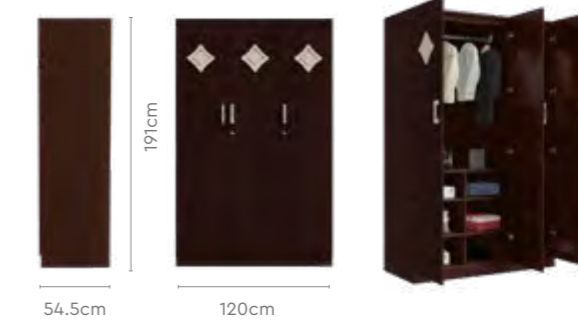

Proportion

Astra 3 Door Wardrobe