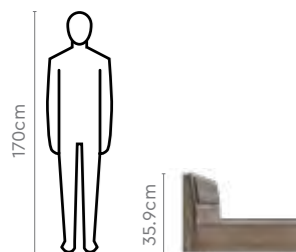

Proportion