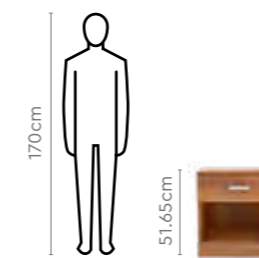

Proportion