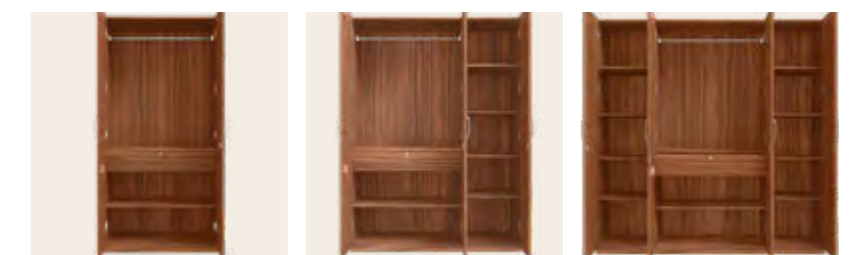

Alina Bed

With Wardrobe

Download PDF ↓

Features

- Great style and functionality blend together in the Alina bed with its warm, Walnut finish and spacious storage.
- The tufted V-shape headboard creates visual interest and is upholstered in synthetic leather for easy cleaning.
- The under-bed storage space is large and can store extra clutter or seasonal bedding.
- Pair with a matching bedside table, with a drawer and an open shelf for easy storage and access to bedtime items. Can also be matched with the Alina wardrobe.

In the set

Alina King Bed / Queen Bed

Alina Bedside Table + 3 Door Wardrobe

Half Drawer Half Manual Storage

Pair with

Alina 2 Door Wardrobe

Alina 3 Door Wardrobe

Alina 4 Door Wardrobe

Colour & Material

Engineered Wood

Walnut & Brown

Download PDF ↓

Alina Bed Set

Measurements

Alina King Bed

Alina Queen Bed

Proportion

Alina Bedside Table

Proportion

Details

Alina Wardrobe

Features

- The Alina wardrobe, with its natural wood finish, adds warmth and style to any setting.
- Available in 3 sizes, the wardrobe is built with durable craftsmanship and top-notch hardware to withstand everyday use.
- The 2-, 3- and 4-door units have an adjustable shelf, hanging space, and a lockable drawer for valuables. 3- and 4-door units offer extra shelf storage space.
- With a Walnut finish, the Alina wardrobe can be paired with 5 of our bed models.

Alina 2 Door Wardrobe

Alina 3 Door Wardrobe

Alina 4 Door Wardrobe

Details