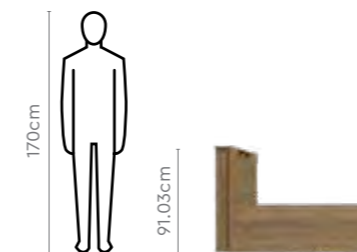

Proportion