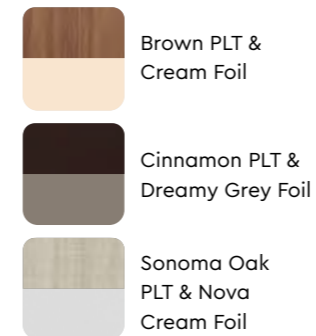

Colour & Material

Headboard Upholstery

PLT Shade & Membrane