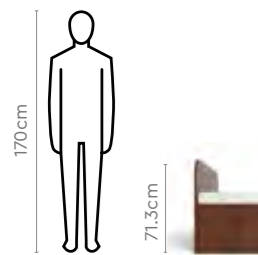

Proportion