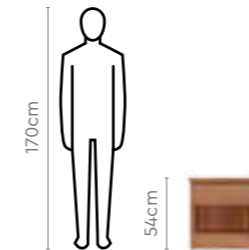

Proportion