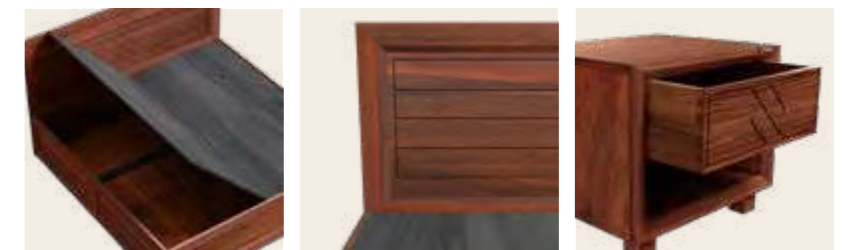

Crisscross Bedside Table

Details

Goldust V2 Bed Set

With Riga Wardrobe

Download PDF

Features

- The Goldust V2 is an exciting mix of rustic charm and contemporary elegance. The set is crafted from high-quality Sheesham wood, ensuring durability and a natural, warm finish.
- Comes with bedside table and dresser with striking golden accents, complementing the overall aesthetics.
- Full pneumatic storage makes it easy to access the storage.