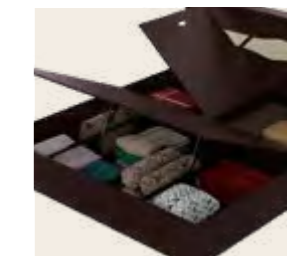

Eden Bedroom Set

With Genesys® Series

Download PDF ↓

Design Registration No: 334914-001

Features

- A very simple design that also gives priority to comfort, thanks to a completely cushioned headboard.
- The large storage underneath is separated into a drawer with box compartments, for ease of storing things depending on their frequency of usage.
- Pair it with other furniture in Genesys® Series to give your space a uniform look.

In the set

Eden King Bed / Queen Bed

Genesys®
2 Door
Wardrobe

Genesys®
Premium
Dresser

Genesys®
Premium
Bedside
Table

Half Drawer
Half Manual Storage

Colour & Material

Headboard Upholstery

Fabric

Gun-Metal
Grey Fabric

Bed Base

Wood

Dark Walnut
PLT

Pair with

Genesys® Series

Genesys®
2 Door
Wardrobe

Genesys®
3 Door
Wardrobe
with Mirror

Genesys®
2 Door
Wardrobe
with Mirror

Download PDF ↓

Eden Bed Set

Measurements

Eden King Bed

Eden Queen Bed

Proportion

Genesys® 3 Door Wardrobe
with Mirror

Details

Proportion

Genesys® Premium
Bedside Table

Genesys®
Premium
Dresser

Genesys® Series

→Pg328

Features

- A complete bedroom makeover in one collection to create a cohesive look.
- Select from different styles and options depending on your storage requirements and enhance the look of your bedroom with Genesys® Series.
- Can be combined with different bed sets.