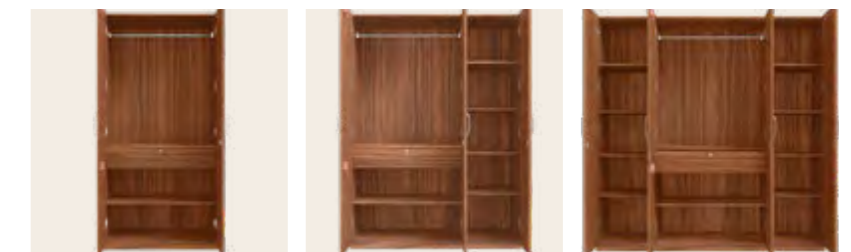

Diana Nx Bed

With Wardrobe

Download PDF ↓

Features

- Designed with convenience in mind, the Diana bed is both cosy and stylish, featuring a warm, wood finish and a spacious, cushioned headboard.
- The sleek headboard upholstered in synthetic leather has an eye-catching V-shaped shelf in the centre for easy access to personal items. The broad built-in ledge provides space for photo frames and décor pieces.
- A spacious box storage underneath the bed is segmented into quadrants for organized storage.
- Easy to maintain, the Diana bed is a practical and stylish choice for any bedroom.

In the set

Diana King Bed / Queen Bed

Alina Bedside Table + 3 Door Wardrobe

Box Storage

Pair with

Alina 2 Door Wardrobe

Alina 4 Door Wardrobe

Colour & Material

Bed Base & Headboard

Engineered Wood

Walnut

Download PDF ↓

Diana Nx Bed Set

Measurements

Diana King Bed

Diana Queen Bed

Proportion

Alina Bedside Table

Proportion

Details

Alina Wardrobe

Features

- The Alina wardrobe, with its natural wood finish, adds warmth and style to any setting.
- Available in 3 sizes, the wardrobe is built with durable craftsmanship and top-notch hardware to withstand everyday use.
- The 2-, 3- and 4-door units have an adjustable shelf, hanging space, and a lockable drawer for valuables. 3- and 4-door units offer extra shelf storage space.
- With a Walnut finish, the Alina wardrobe can be paired with 5 of our bed models.

Alina 2 Door Wardrobe

Alina 3 Door Wardrobe

Alina 4 Door Wardrobe

Details