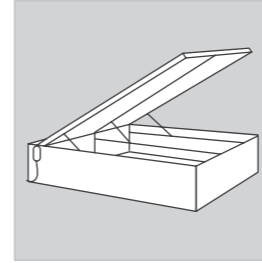

Bed Storages

Choose from 5 different kinds of bed storage to suit your needs.

Motorized Lift-up
(Available only in 78')