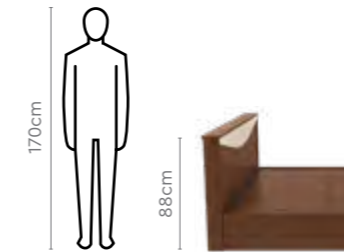

Allura Bed Set

Proportion