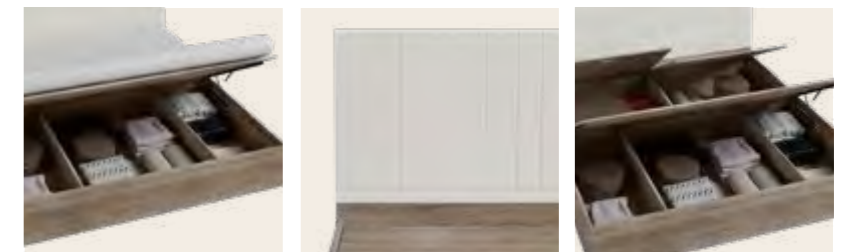

Zyne Dresser

Proportion

Details

Lean Bed

Download PDF ↓

interio
by *Goorej*

Features

- The Lean bed is a luxuriously modern design that elevates the aesthetics of your bedroom décor with its lustrous finish.
- The distinct patterns of natural wood grain and knots emphasize the uniqueness of each bed, rendering each piece truly special.
- The rustic bench-like headboard adds a charming touch reminiscent of the outdoors.
- Crafted from the finest Acacia wood, the Lean bed is designed to last for generations to come.