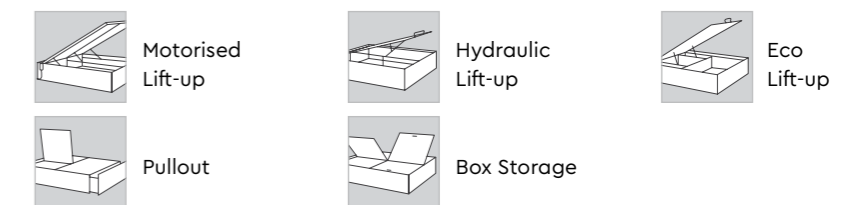

In the set

Flutes King Bed / Queen Bed

Upmods®
Bedside
Table

Upmods®
Dresser