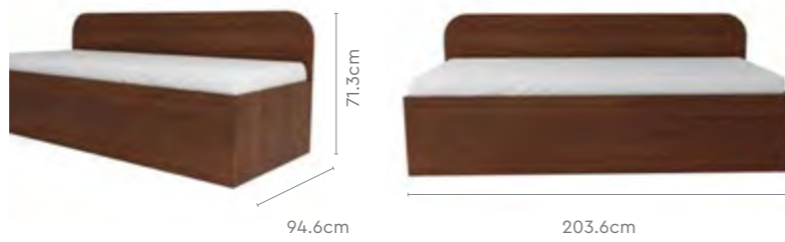

Measurements

Diwan V2 Bed