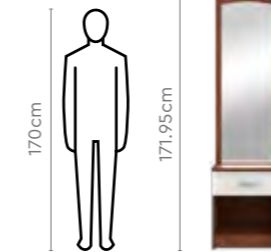

Grove Nx Bedside Table

Grove Nx
2 Door
Wardrobe

Details

Proportion

Grove Nx Dresser

Details

Apex Nx Bed Set

With Wardrobe