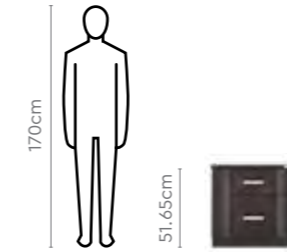

Measurements

Zurina King Bed

Zurina Dresser

Zurina Bedside Table

Zurina 3 Door Wardrobe + Mirror

Zurina 2 Door Wardrobe

Measurements

All sizes in cm