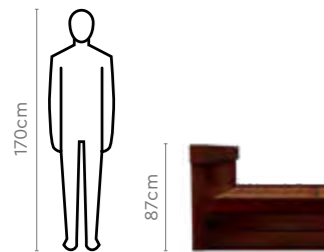

Manual Storage

Colour & Material

Wood

Dark Brown

Proportion

Measurements

Grande Advance Bed

Grande Advance Bedside Table