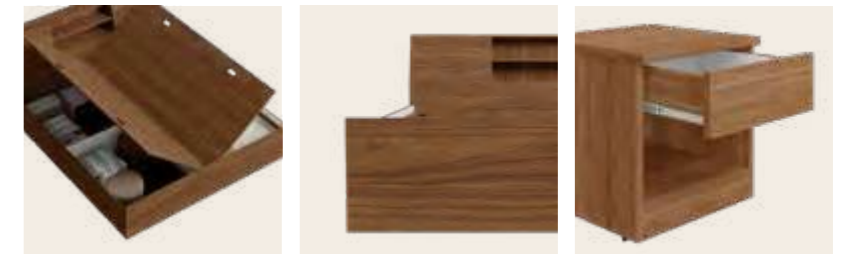

Proportion

Proportion

Alina Bedside Table

Details

Alina Wardrobe

Features

- The Alina wardrobe, with its natural wood finish, adds warmth and style to any setting.
- Available in 3 sizes, the wardrobe is built with durable craftsmanship and top-notch hardware to withstand everyday use.
- The 2-, 3- and 4-door units have an adjustable shelf, hanging space, and a lockable drawer for valuables. 3- and 4-door units offer extra shelf storage space.
- With a Walnut finish, the Alina wardrobe can be paired with 5 of our bed models.