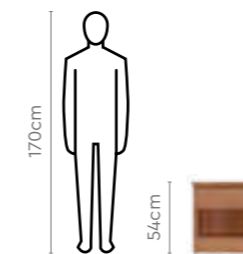

Proportion