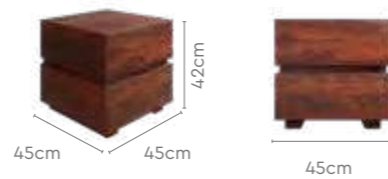

Manual Storage

Colour & Material

Wood

Dark Brown

Proportion

Measurements

Grande Advance Bed

Grande Advance Bedside Table