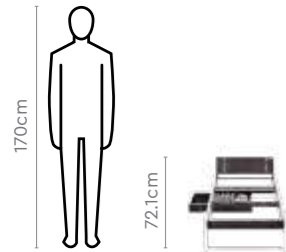

Proportion