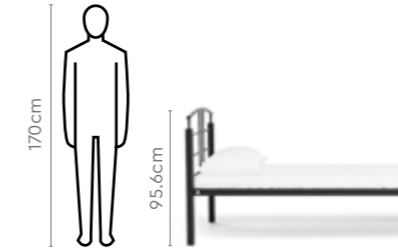

Measurements

Fiona King / Queen Bed + Understorage

Fiona Single Bed

All sizes in cm

	Width	Depth	Height
Single Bed	100.1	206.0	95.6
King Bed	191.5	206.0	95.6
Queen Bed	161.0	206.0	95.6
Bedside Table	40.2	42.2	51.2
Understorage	134.0	75.2	32.0