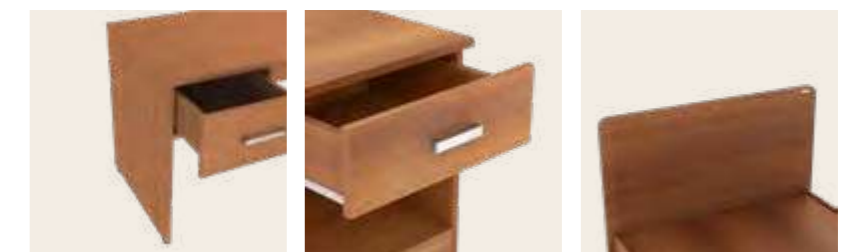

Adria Bedside Table

Adria 2 Door Wardrobe

Adria Study Table

Adria Work Desk

All sizes in cm

	Width	Depth	Height
Single Bed	97.0	204.6	91.0
Dressing Table	46.0	48.6	171.95

Details

Adriana Bed Set