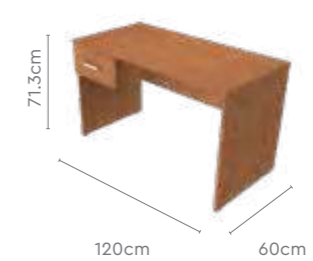

Adria Bedside Table

Adria 2 Door Wardrobe

Adria Study Table

Adria Work Desk

All sizes in cm

	Width	Depth	Height
Single Bed	97.0	204.6	91.0
Dressing Table	46.0	48.6	171.95

Details

Adriana Bed Set