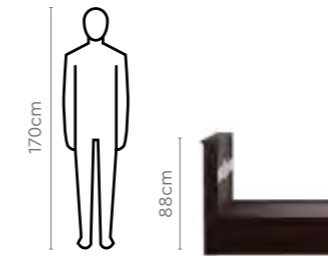

Arcadia Bed Set

Proportion