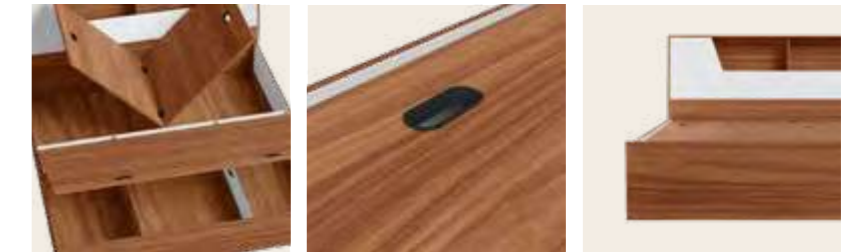

Proportion

Proportion

Alina Bedside Table

Details

Alina Wardrobe

Features

- The Alina wardrobe, with its natural wood finish, adds warmth and style to any setting.
- Available in 3 sizes, the wardrobe is built with durable craftsmanship and top-notch hardware to withstand everyday use.
- The 2-, 3- and 4-door units have an adjustable shelf, hanging space, and a lockable drawer for valuables. 3- and 4-door units offer extra shelf storage space.
- With a Walnut finish, the Alina wardrobe can be paired with 5 of our bed models.