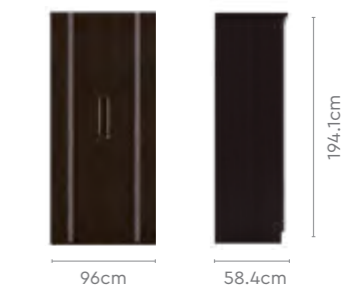

Measurements

Zurina King Bed

Zurina Dresser

Zurina Bedside Table

Zurina 3 Door Wardrobe + Mirror

Zurina 2 Door Wardrobe

Measurements

All sizes in cm