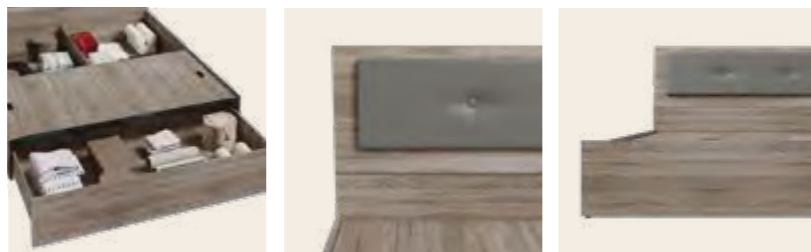

Proportion

Details