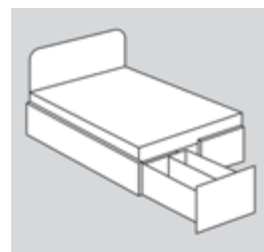

Innovative Storage

Case 1