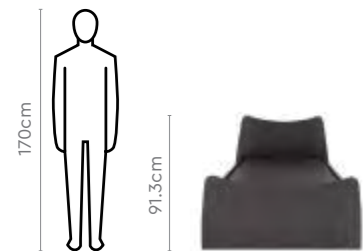

Proportion