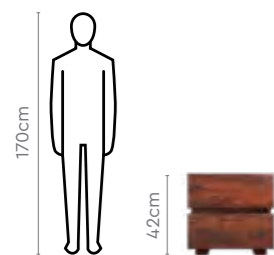

Proportion