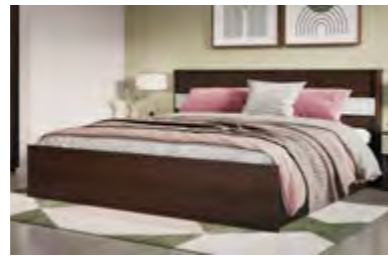

Astra Bed Set

With Genesys® Series

Download PDF

interio
by *Godrej*

Design Registration No: 334910-001, 334906-001

Features

- The simple linear and contrasting design on the headboard blends with the diamond-shaped design feature on the wardrobe.
- Pairs with dressing and bedside table, and the Genesys® wardrobe.
- Under-bed storage solution with half drawers for regular use and a manual lift-up mechanism for occasional storage needs.

In the set

Astra King Bed / Queen Bed

Astra 3 Door Wardrobe

Genesys® Premium Dresser

Genesys® Premium Bedside Table

Half Drawer
Half Manual Storage

Colour & Material

Bed Set

Wood

Cola Rain & Cream

Pair with

Genesys® Series

Genesys® 2 Door Wardrobe

Genesys® 3 Door Wardrobe with Mirror

Genesys® 2 Door Wardrobe with Mirror

Astra Bed Set

Download PDF

interio
by *Godrej*

Proportion

Measurements

Astra King Bed

Astra Queen Bed

Proportion

Astra 3 Door Wardrobe

Proportion

Genesys® Premium Bedside Table

Genesys® Premium Dresser

Genesys® Series

→ Pg 328

Features

- A complete bedroom makeover in one collection to create a cohesive look.
- Select from different styles and options depending on your storage requirements and enhance the look of your bedroom with Genesys® Series.
- Can be combined with different bed sets.