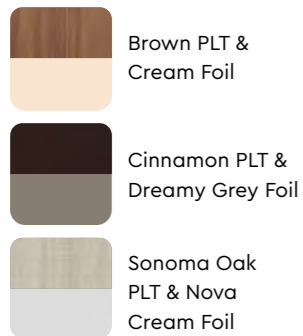

Colour & Material

Headboard Upholstery

PLT Shade & Membrane