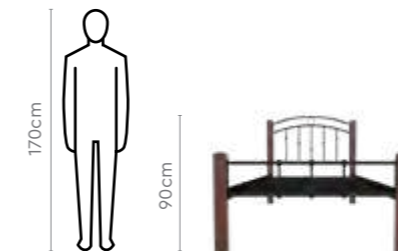

Proportion