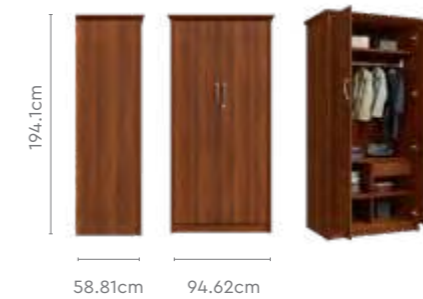

Adriana Queen Bed + Understorage

Bedside Table

Dressing Table

2 Door Wardrobe

2 Door Wardrobe with Mirror

All sizes in cm

	Width	Depth	Height
Stool	36.0	33.5	45.55
Understorage	149.1	75.75	26.5

Understorage (to be bought separately)