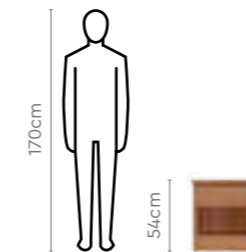

Doze Nx Queen Bed

Proportion

Alina Bedside Table

Proportion

Details

Alina Wardrobe

Features

- The Alina wardrobe, with its natural wood finish, adds warmth and style to any setting.
- Available in 3 sizes, the wardrobe is built with durable craftsmanship and top-notch hardware to withstand everyday use.
- The 2-, 3- and 4-door units have an adjustable shelf, hanging space, and a lockable drawer for valuables. 3- and 4-door units offer extra shelf storage space.
- With a Walnut finish, the Alina wardrobe can be paired with 5 of our bed models.