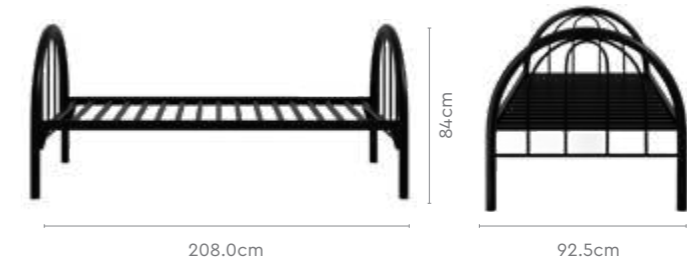

Colour & Material

Metal

Black

Proportion

Measurements

Esca Bed

All sizes in cm

	Width	Depth	Height
Bedstead	91.5	198.0	38.5