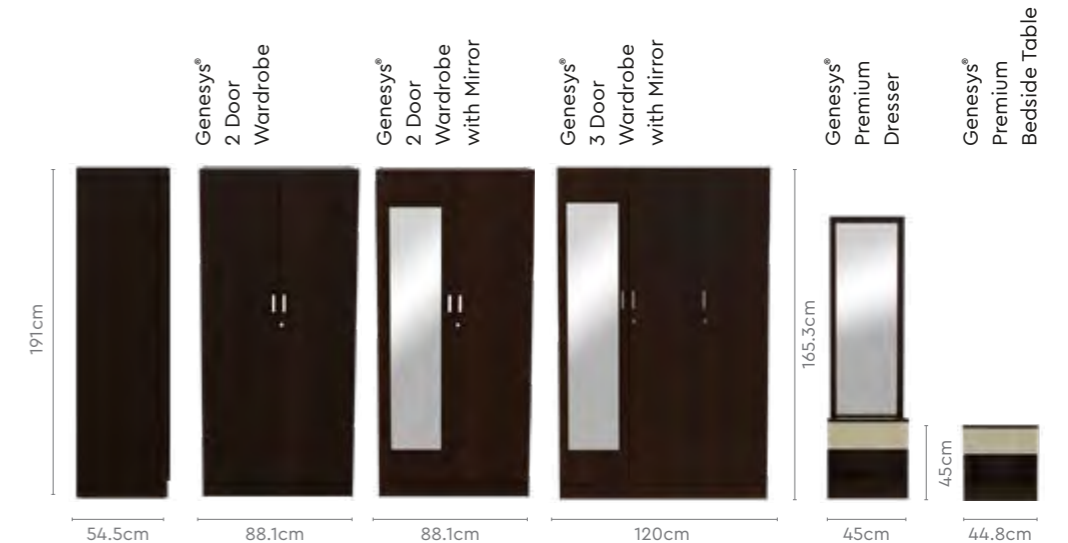

Proportion

Genesys® Premium Bedside Table

Genesys® Premium Dresser

Genesys® Series

→ Pg 328

Features

- A complete bedroom makeover in one collection to create a cohesive look.
- Select from different styles and options depending on your storage requirements and enhance the look of your bedroom with Genesys® Series.
- Can be combined with different bed sets.