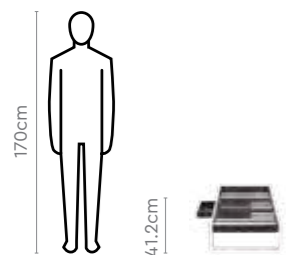

Proportion