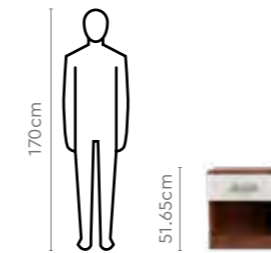

Grove Nx
2 Door
Wardrobe

Pavo Bed Set

Download PDF ↓

Proportion

Proportion

Measurements

Grove Nx King Bed

Grove Nx Queen Bed