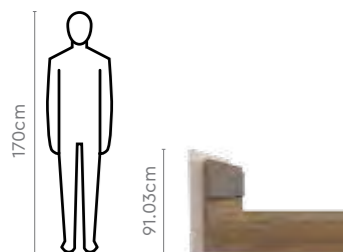

Zyne Dresser

Proportion

Details

Elys Bed

Download PDF ↓

Features

- The impressive design of the Elys bed with its warm wood-like finish adds warmth and style to the bedroom.
- The headboard has convenient storage with two shelves and a top ledge for organizing books, phones, and personal items.
- Under-the-bed storage includes a drawer for easy storage and access to everyday items, keeping your space tidy.
- A sturdy and robust structure, paired with a timeless design, ensures long-lasting use.