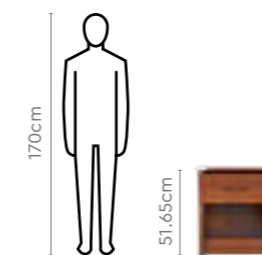

Proportion