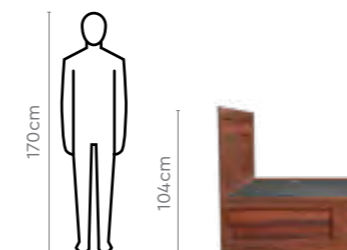

Proportion