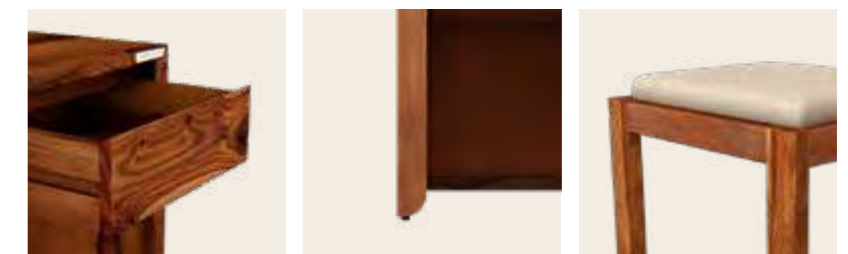

Proportion

Utopia Dresser

Utopia Stool

Details

Waltz Bed Set

Download PDF ↓

Features

- Bedroom furniture set that falls under the Waltz product family focus on clean lines and a warm, natural finish.
- Made of Sheesham wood giving it a neutral tone. The curved upholstered headboard adds a contemporary touch.
- The set includes the bed, bedside table and a bar cabinet with geometric patterns.