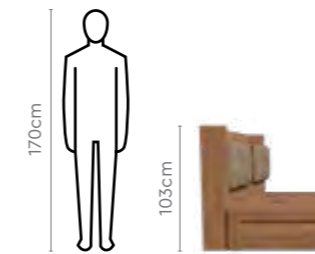

Proportion