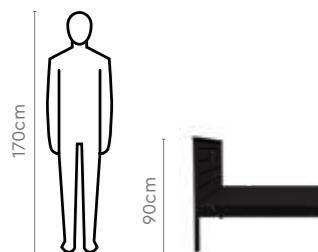

Proportion