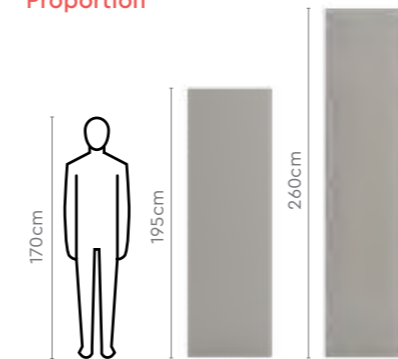

Slimline Wardrobe

Proportion