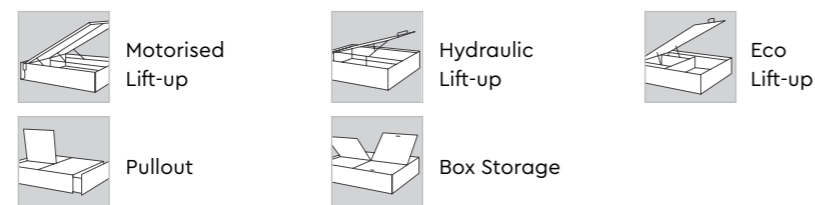

Bed Base

Wood

Sonoma Oak

Brown

Cinnamon