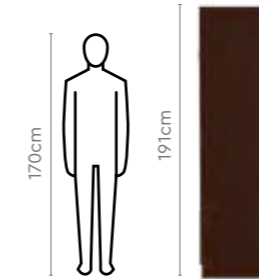

Download PDF

interio
by *Godrej*

Proportion

Measurements

Astra King Bed

Astra Queen Bed

Proportion

Astra 3 Door Wardrobe