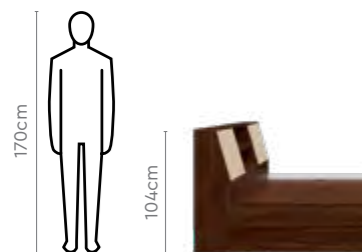

Proportion