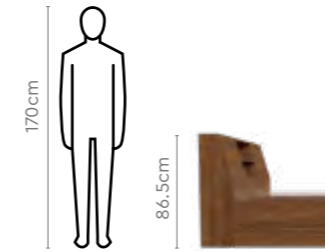

Proportion

Proportion

Alina Bedside Table

Details

Alina Wardrobe

Features

- The Alina wardrobe, with its natural wood finish, adds warmth and style to any setting.
- Available in 3 sizes, the wardrobe is built with durable craftsmanship and top-notch hardware to withstand everyday use.
- The 2-, 3- and 4-door units have an adjustable shelf, hanging space, and a lockable drawer for valuables. 3- and 4-door units offer extra shelf storage space.
- With a Walnut finish, the Alina wardrobe can be paired with 5 of our bed models.