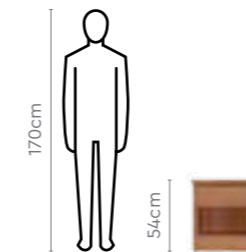

Proportion