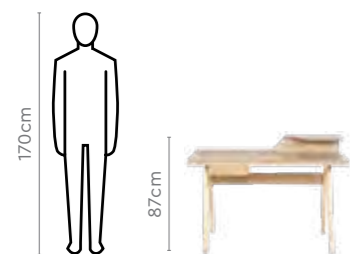

Proportion