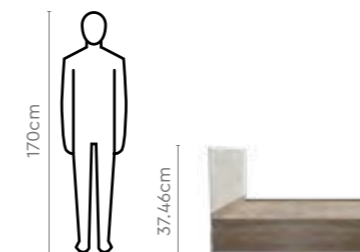

Proportion