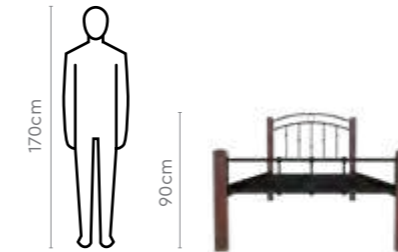

Colour & Material

Metal

Black

Proportion

Measurements

Esca Bed

All sizes in cm

	Width	Depth	Height
Bedstead	91.5	198.0	38.5