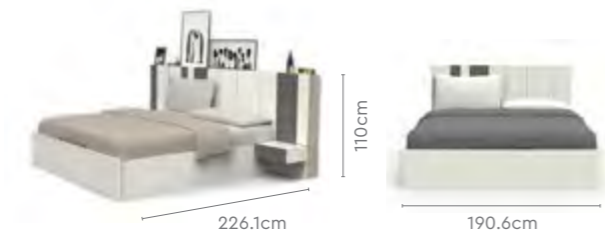

Measurements

Meadow King Bed