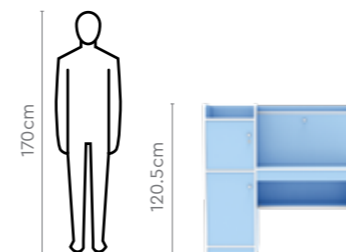

Proportion