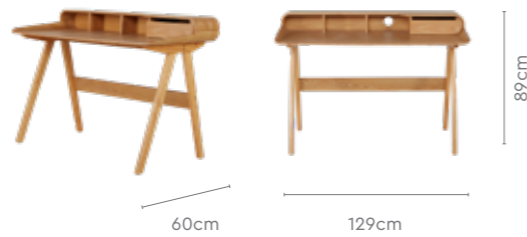

Measurements