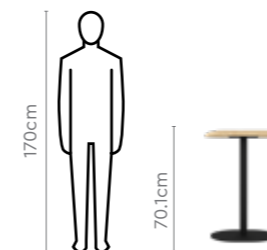

Proportion