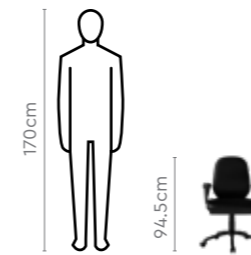

Proportion