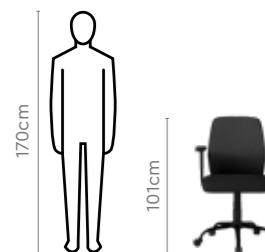

Proportion