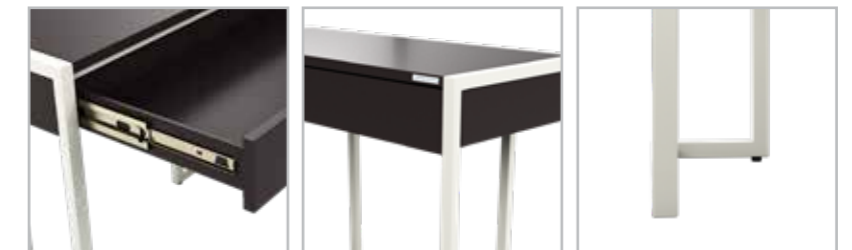

Proportion

Details