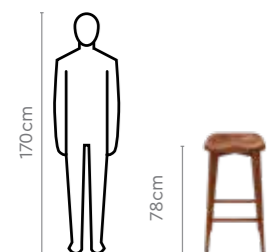

Proportion