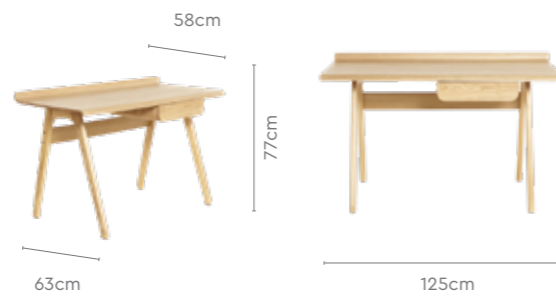

Measurements