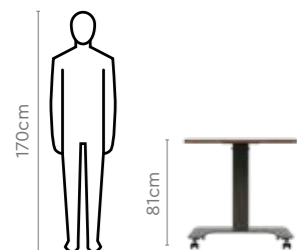

Proportion