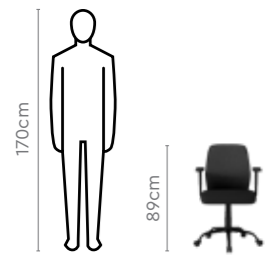

Proportion