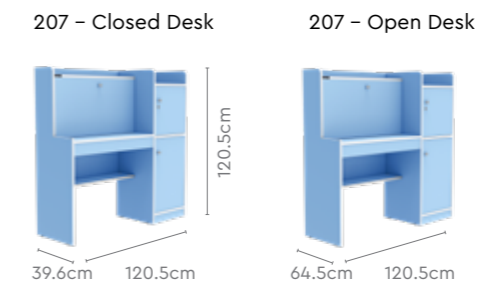

Measurements