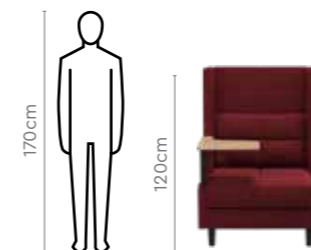

Proportion