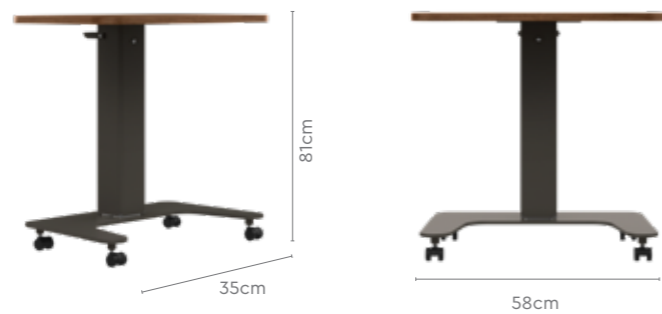

Measurements