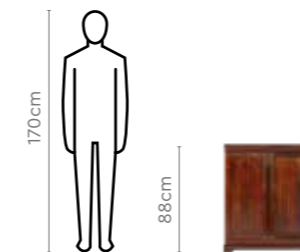

Proportion