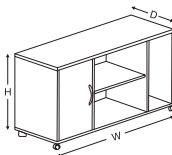

**Line Diagram**

Main Desk

Pedestal

Mobile Cabinet

Back Unit

**Specification**

*All sizes in CM*

Model	Length	Depth	Height
Main Desk	360	108	75
Mobile Cabinet	190.70	48	55
Pedestal	48	64	54.60
Back Unit	100	48	204

**Line Diagram**

Executive Desk

Mobile Side Unit

Mobile Pedestal

Credenza

**Specification**

*All sizes in CM*

Model	Length	Depth	Height
Impress Executive Desk	180/240	90	75
Impress Mobile Side Unit	120	44	65
Impress Mobile Pedestal	44.30	51	63.50
Impress Credenza	221.10	41	200