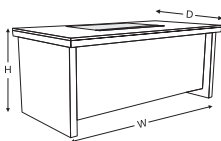

**Line Diagram**

Main Desk

Pedestal

Mobile Cabinet

Back Unit

**Specification**

*All sizes in CM*

Model	Length	Depth	Height
Main Desk	360	108	75
Mobile Cabinet	190.70	48	55
Pedestal	48	64	54.60
Back Unit	100	48	204

**Line Diagram**

Executive Desk

Mobile Side Unit

Mobile Pedestal

Credenza

**Specification**

*All sizes in CM*

Model	Length	Depth	Height
Impress Executive Desk	180/240	90	75
Impress Mobile Side Unit	120	44	65
Impress Mobile Pedestal	44.30	51	63.50
Impress Credenza	221.10	41	200