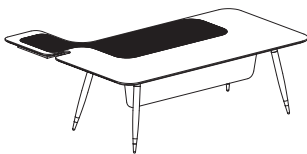

**Line Diagram**

Executive Desk

Mobile Side Unit

Mobile Pedestal

Credenza

**Specification**

*All sizes in CM*

Model	Length	Depth	Height
Impress Executive Desk	180/240	90	75
Impress Mobile Side Unit	120	44	65
Impress Mobile Pedestal	44.30	51	63.50
Impress Credenza	221.10	41	200

**Line Diagram**

Main Table

Return Unit

Storage Unit

Discussion Table

Marker Board

**Specification**

*All sizes in CM*