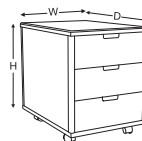

Mobile Pedestal