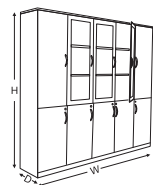

**Line Diagram**

Executive Desk

Mobile Side Unit

Mobile Pedestal

Credenza

**Specification**

*All sizes in CM*

Model	Length	Depth	Height
Impress Executive Desk	180/240	90	75
Impress Mobile Side Unit	120	44	65
Impress Mobile Pedestal	44.30	51	63.50
Impress Credenza	221.10	41	200