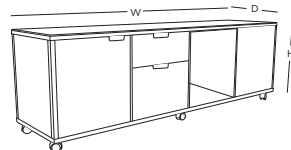

**Line Diagram**

**Specification**

All sizes in CM

Model	Length	Depth	Height
Main Table + Eru With Pedestal	165 180 210 235	195 210 225 235	75 75 75 75
Main Table + Eru (W/o Eru Pedestal)	165	165	75
Back Unit 1	235	50	180
Back Unit 2	165 180	50 50	180 180
Back Unit 3	165 180 235	50 50 50	115 115 115
Back Unit 4	165 180 235	50 50 50	75 75 75

**Line Diagram**

Main Desk

Pedestal

Mobile Cabinet

Back Unit

**Specification**

*All sizes in CM*

Model	Length	Depth	Height
Main Desk	360	108	75
Mobile Cabinet	190.70	48	55
Pedestal	48	64	54.60
Back Unit	100	48	204