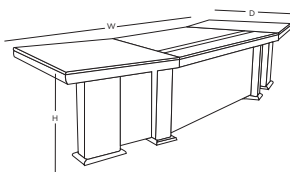

**Line Diagram**

**Specification**

All sizes in CM

Model	Length	Depth	Height
Main Table + Eru With Pedestal	165 180 210 235	195 210 225 235	75 75 75 75
Main Table + Eru (W/o Eru Pedestal)	165	165	75
Back Unit 1	235	50	180
Back Unit 2	165 180	50 50	180 180
Back Unit 3	165 180 235	50 50 50	115 115 115
Back Unit 4	165 180 235	50 50 50	75 75 75

**Line Diagram**

Main Desk

Pedestal

Mobile Cabinet

Back Unit

**Specification**

*All sizes in CM*

Model	Length	Depth	Height
Main Desk	360	108	75
Mobile Cabinet	190.70	48	55
Pedestal	48	64	54.60
Back Unit	100	48	204