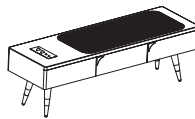

**Line Diagram**

Executive Desk

Mobile Side Unit

Mobile Pedestal

Credenza

**Specification**

*All sizes in CM*

Model	Length	Depth	Height
Impress Executive Desk	180/240	90	75
Impress Mobile Side Unit	120	44	65
Impress Mobile Pedestal	44.30	51	63.50
Impress Credenza	221.10	41	200

**Line Diagram**

Main Table

Return Unit

Storage Unit

Discussion Table

Marker Board

**Specification**

*All sizes in CM*