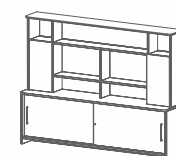

W	D	H
BACK UNIT	235	50	180