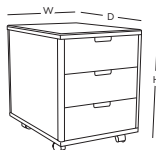

**Line Diagram**

**Specification**

All sizes in CM

Model	Length	Depth	Height
Main Table + Eru With Pedestal	165 180 210 235	195 210 225 235	75 75 75 75
Main Table + Eru (W/o Eru Pedestal)	165	165	75
Back Unit 1	235	50	180
Back Unit 2	165 180	50 50	180 180
Back Unit 3	165 180 235	50 50 50	115 115 115
Back Unit 4	165 180 235	50 50 50	75 75 75

**Line Diagram**

Main Desk

Pedestal

Mobile Cabinet

Back Unit

**Specification**

*All sizes in CM*

Model	Length	Depth	Height
Main Desk	360	108	75
Mobile Cabinet	190.70	48	55
Pedestal	48	64	54.60
Back Unit	100	48	204