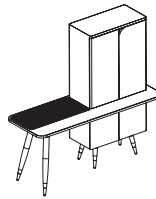

**Line Diagram**

Executive Desk

Mobile Side Unit

Mobile Pedestal

Credenza

**Specification**

*All sizes in CM*

Model	Length	Depth	Height
Impress Executive Desk	180/240	90	75
Impress Mobile Side Unit	120	44	65
Impress Mobile Pedestal	44.30	51	63.50
Impress Credenza	221.10	41	200

**Line Diagram**

Main Table

Return Unit

Storage Unit

Discussion Table

Marker Board

**Specification**

*All sizes in CM*