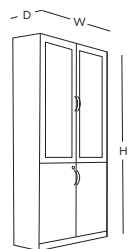

**Line Diagram**

**Specification**

All sizes in CM

Model	Length	Depth	Height
Main Desk option 1	240	105	75
Main Desk option 2	210	90	75
Return Unit 700D	202	70	185
Return Unit 550D	150	55	75
Independent Low Height	120	52	75
Return Unit			
Display Unit	120	52	185
Flap Up Unit	120	52	185
Wardrobe unit	80	52	185
Medium Height Back Unit	120	52	120
Table Height Back Unit	120	52	75
Pedestal	40	58.50	54.70

**Line Diagram**

Main Desk

Pedestal

Mobile Cabinet

Back Unit

**Specification**

*All sizes in CM*

Model	Length	Depth	Height
Main Desk	360	108	75
Mobile Cabinet	190.70	48	55
Pedestal	48	64	54.60
Back Unit	100	48	204