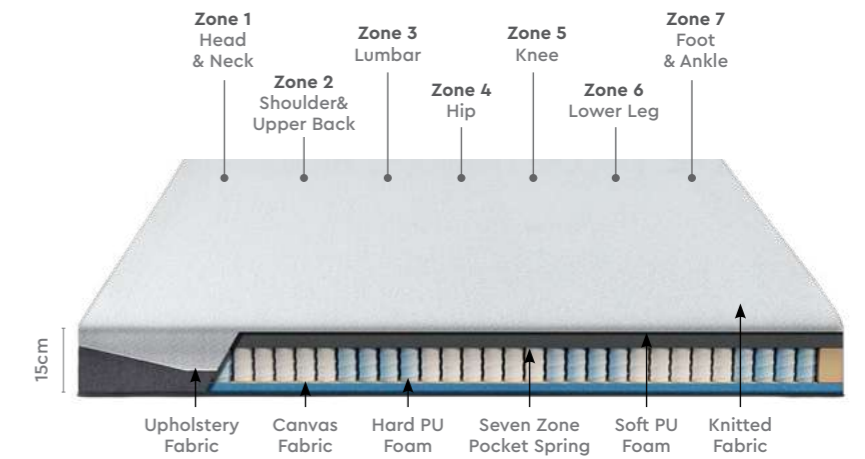

## Features

- Mattress with seven zone pocket spring system according to the different zones of the body.
- It supports and comforts your body shape accurately. It holds you from head to toe and gives you a very comfortable sleep.
- By offering the best support required for different parts of our body, this mattress helps keep the spine's natural shape while sleeping.
- Sleep Grande has unique styling. The top cover is made of soft knitted fabric, and the side cover is made with upholstered fabric for durability and strength.
- The sizes of the mattress can be customized.