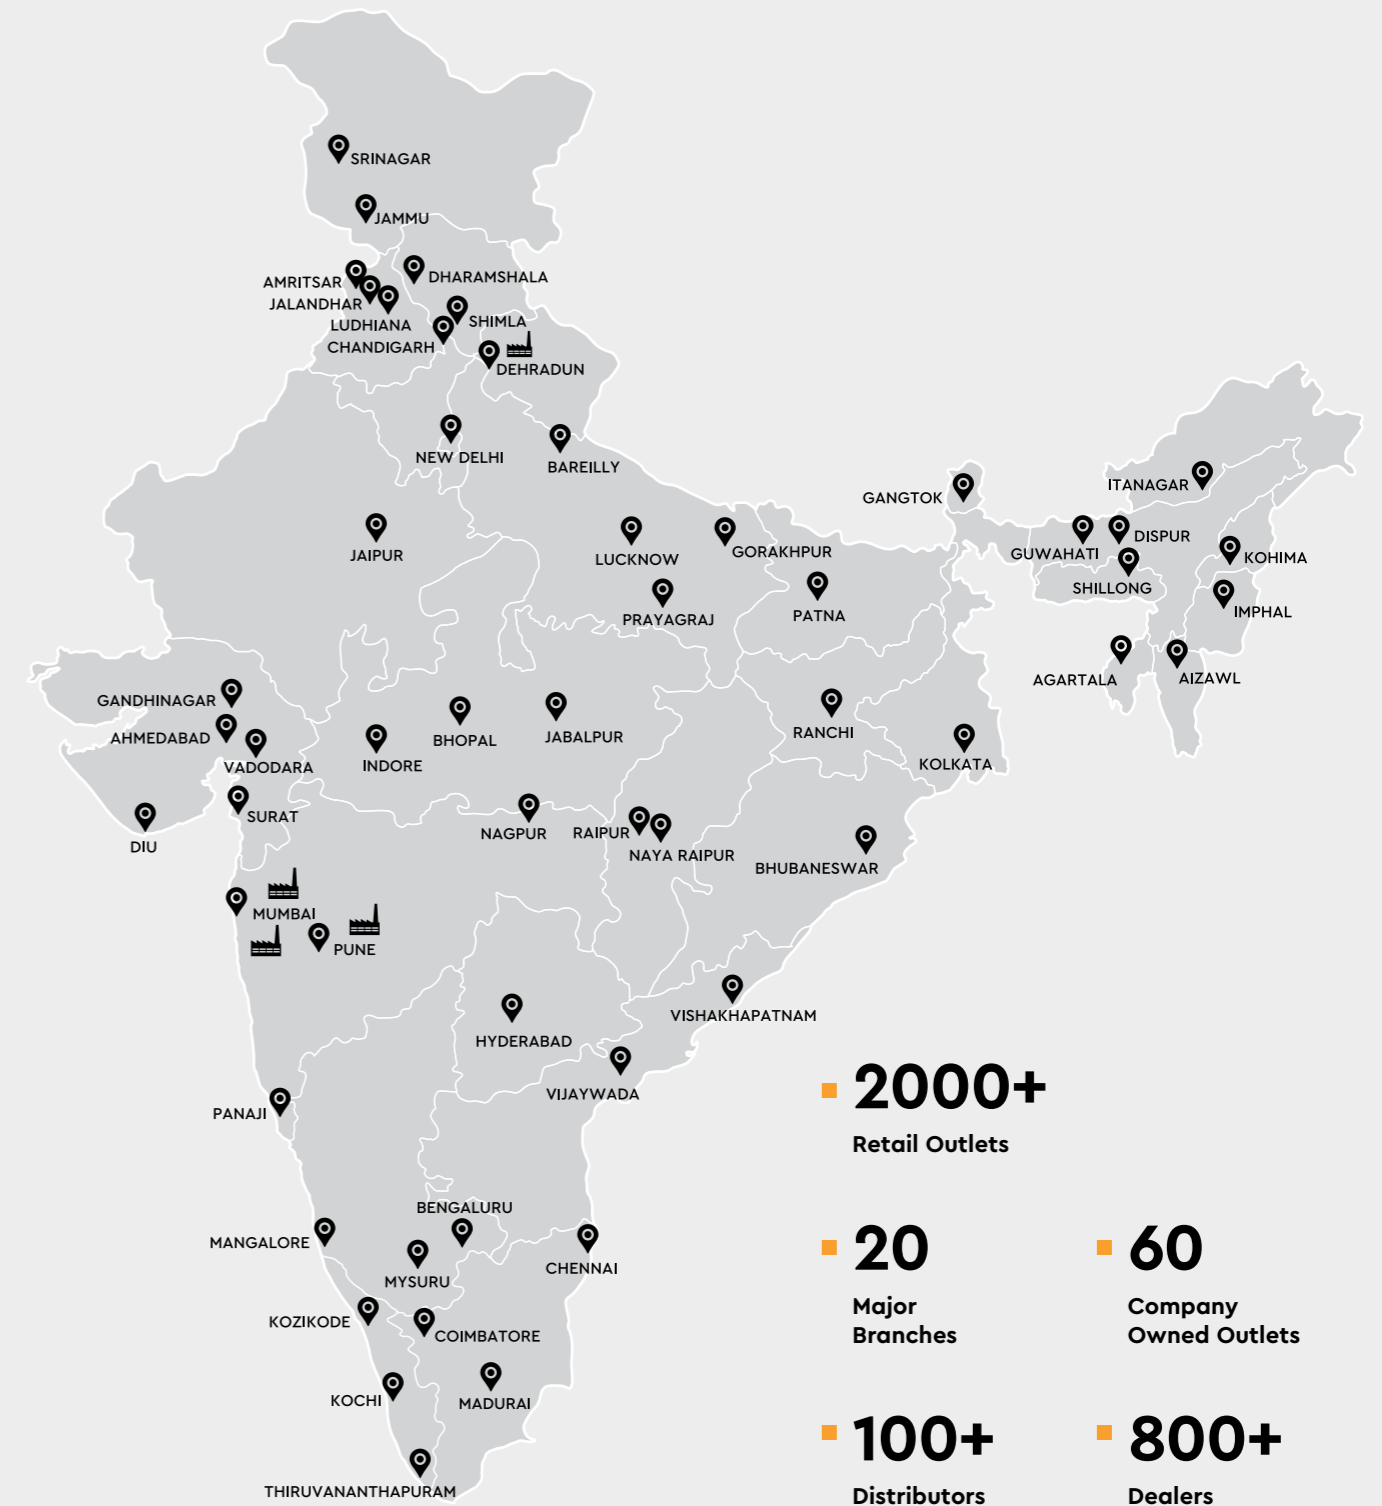

Enhancing Homes. Enriching Lives.

With a rich legacy that spans over 125 years, Godrej is a pioneer across industries in India. With Godrej Interio, we have now made it our mission to make aspirational lifestyles achievable.

A recipient of 34 India Design Mark Awards till date, Godrej Interio aims to create brighter homes by crafting products with the highest design quotient in terms of aesthetics, functionality, and technology. Only the best of materials are used in our products, providing you with furniture that will last a lifetime and more.

To have a home is to have hope. And to have a beautiful home is to have an everlasting source of joy and inspiration. What are you waiting for? Allow us to help you make your home and your lives a whole lot brighter.

Our Presence: 200+ Exclusive Mattress Outlets