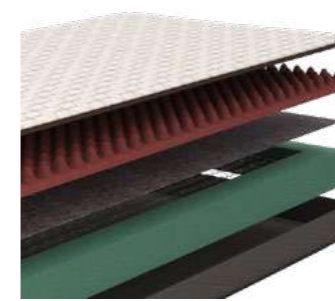

Available in Bonnell Spring

5 Years Warranty