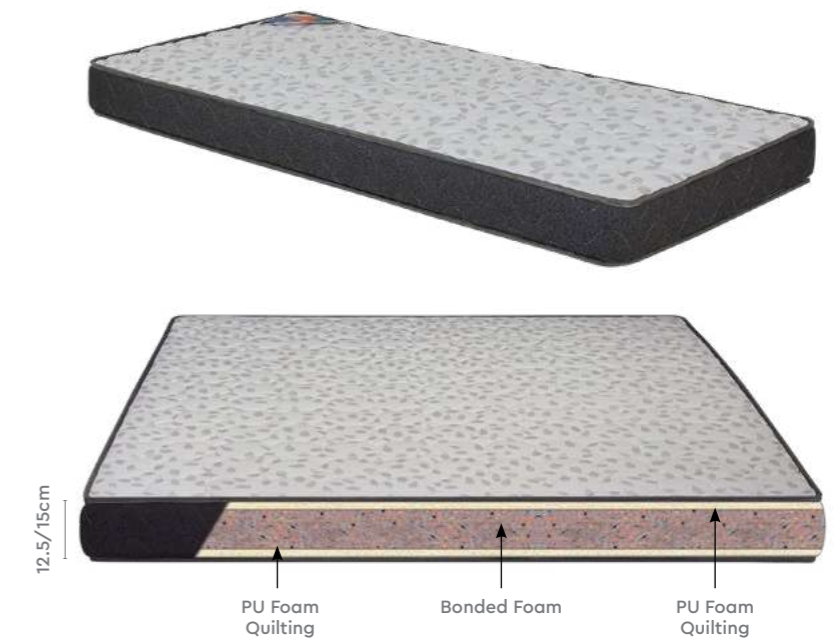

## Features

- The mattress comes with multiple foam layers, where each layer of foam is added to aid your sleep.
- Core layer made of rebounded foam for highest durability and ortho-support.
- This conforms to the shape of your body every time you move.
- The top and bottom are constructed in a manner that enhances your comfort further.
- It comes with colour-coordinated knitted fabric, and offers the best overall aesthetics.