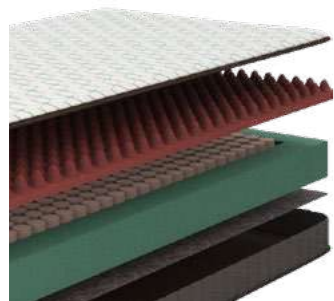

Aqmatic Series

Features

- Comes with a combination of convoluted profile foam with different types of cores to best suit your individual body type.
- These convolutions in the foam also help improve blood circulation, and its varying pressure points help in faster recovery of muscle strain.
- Finished with a quilted top cover with soft knitted fabric for premium touch and feel.

Available in Pocket Spring

5 Years Warranty