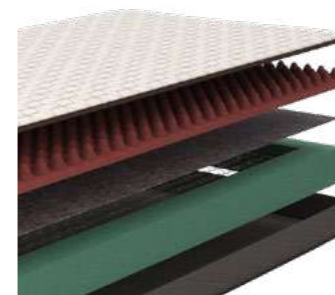

Neofeel

Features

- Designed for the ideal comfort and support required for a good night's sleep.
- The memory foam contours around the natural shape of the body, and allows proper spinal alignment and better back support.
- The mattress offers relief to pressure points by distributing body weight evenly, instead of creating resistance.

Details

Fabrics are only indicative. Colour, material, and pattern are subject to change for product improvement. Tolerance limit of mattress: Length/Width: +/- 1.2cm, Thickness: +/- 0.5cm

Available in Custom Sizes

Ortho Aer

Features

- Comes with a combination of convoluted profile foam with different types of cores to best suit your individual body type.
- These convolutions in the foam also help improve blood circulation, and its varying pressure points help in faster recovery of muscle strain.
- Finished with a quilted top cover with soft knitted fabric for premium touch and feel.

Details

Fabrics are only indicative. Colour, material, and pattern are subject to change for product improvement. Tolerance limit of mattress: Length/Width: +/- 1.2cm, Thickness: +/- 0.5cm

Available in Custom Sizes