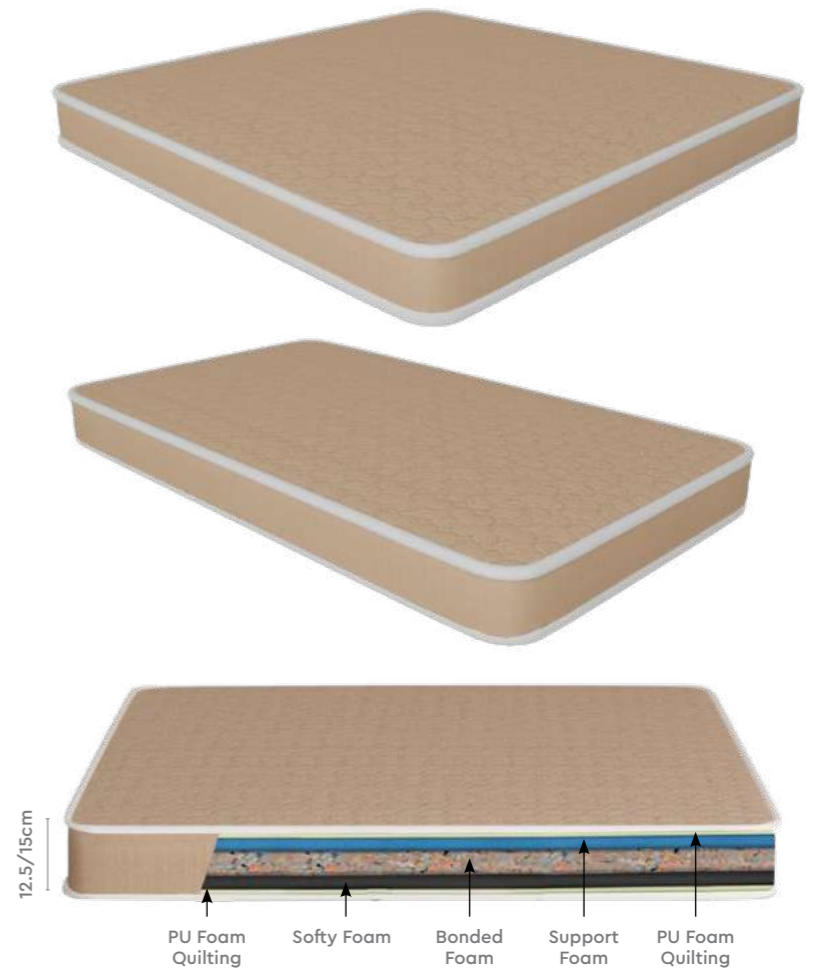

## Features

- Combination of support foam and soft foam built for the best sleep.
- Flexibility of being usable on both sides.
- Quilted fabric lends it a luxurious feel and comfort.
- Mid layer bonded foam lends balance and support to mattress structure.
- The lighter side fabric indicates softer surface while darker side fabric indicates firm surface.