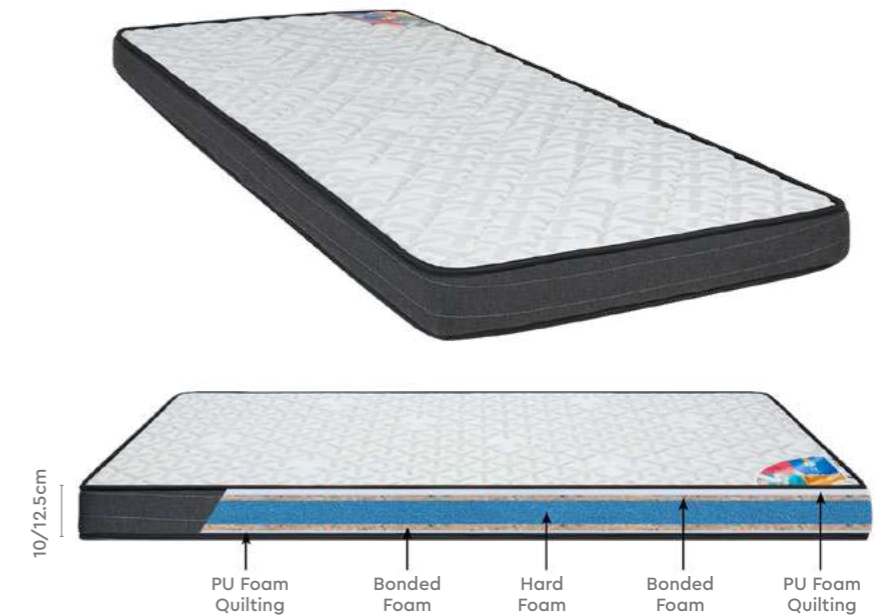

Orthomatic® Range

The pioneering technology behind the Godrej Interio Posture Support Range understands sleep and more importantly, understands your body-weight to guarantee a perfect sleep.

Whatever position your body finds itself while you sleep, there's adequate support to your spine to retain its natural shape and avoid needless stress at the touchpoints. This means that a peaceful sleep comes naturally, leading to lasting freshness the following day. A range of mattresses that truly has your back in more ways than one.

Sensyl

Features

- Specially designed with a combination of multiple foam layers to provide the best comfort and support.
- Its core has a thick layer of hard foam sandwiched between two bonded foam layers.
- PU foam quilting on both sides provides additional cushioning.
- Comes with an anti-skid bottom that ensures the mattress stays in place.

3 Years
Warranty