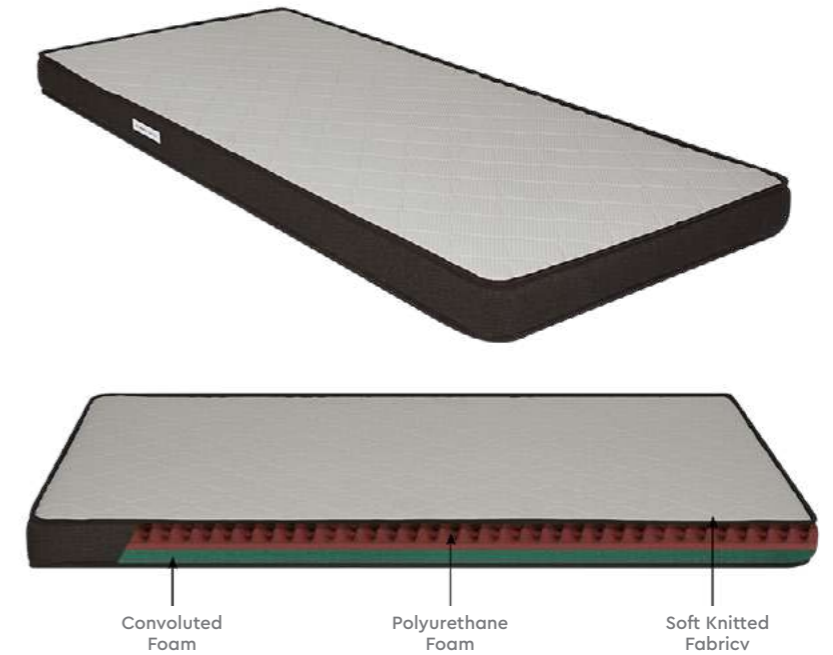

Neofeel

Features

- Designed for the ideal comfort and support required for a good night's sleep.
- The memory foam contours around the natural shape of the body, and allows proper spinal alignment and better back support.
- The mattress offers relief to pressure points by distributing body weight evenly, instead of creating resistance.

Details

Fabrics are only indicative. Colour, material, and pattern are subject to change for product improvement. Tolerance limit of mattress: Length/Width: +/- 1.2cm, Thickness: +/- 0.5cm

Available in Custom Sizes

Ortho Aer

Features

- Comes with a combination of convoluted profile foam with different types of cores to best suit your individual body type.
- These convolutions in the foam also help improve blood circulation, and its varying pressure points help in faster recovery of muscle strain.
- Finished with a quilted top cover with soft knitted fabric for premium touch and feel.

Details

Fabrics are only indicative. Colour, material, and pattern are subject to change for product improvement. Tolerance limit of mattress: Length/Width: +/- 1.2cm, Thickness: +/- 0.5cm

Available in Custom Sizes