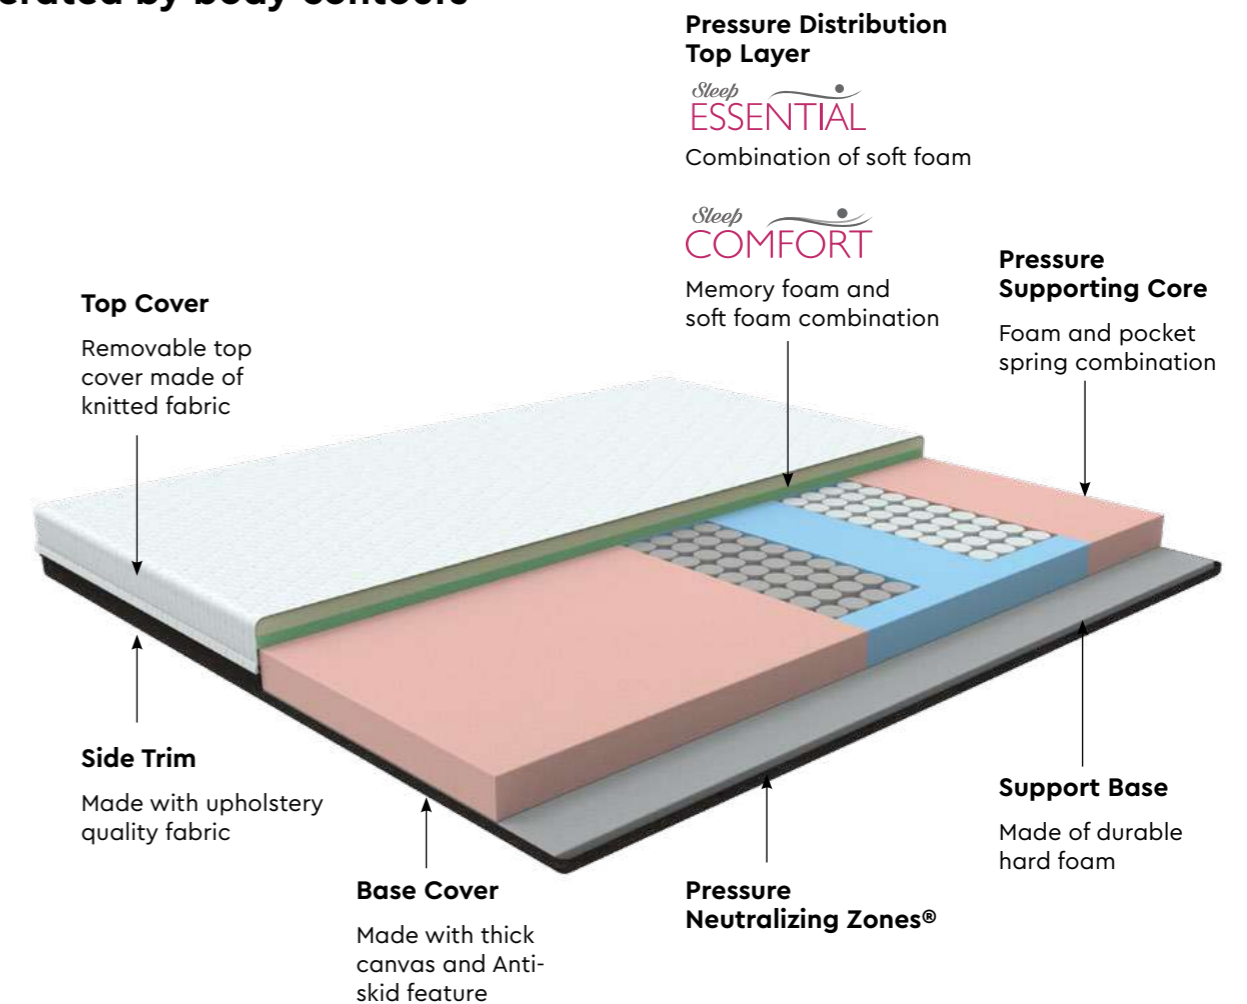

Posture Support Range

The pioneering technology behind the Godrej Interio Posture Support Range is that it is designed and personalised based on your body weight. The best mattress is the one which supports the body weight when you are sleeping. As each one of us are different, we need specific mattresses to suit our body type.

Whatever position your body finds itself while you sleep, there is adequate support to your spine to retain its natural shape and avoid needless stress at the touchpoints. A peaceful sleep hence comes naturally, leading to lasting freshness the following day. A range of mattresses that truly gives you all the support you need.

Posture Support Mattress

Posture Support Mattress is constructed by arranging materials with a logic developed from our research (pressure neutralising logic) to neutralise the pressure-points generated by body contours

Sleep COMFORT Sleep ESSENTIAL

Designed with materials of variable support value to take care of the body-weight variations	Body Weight	Mattress Type
	40—60 kg	Lean Built (LB)
	50—90 kg	Moderate Built (LB)
	80—120 kg	High Built (LB)

Sleep Comfort

Sleep Essential