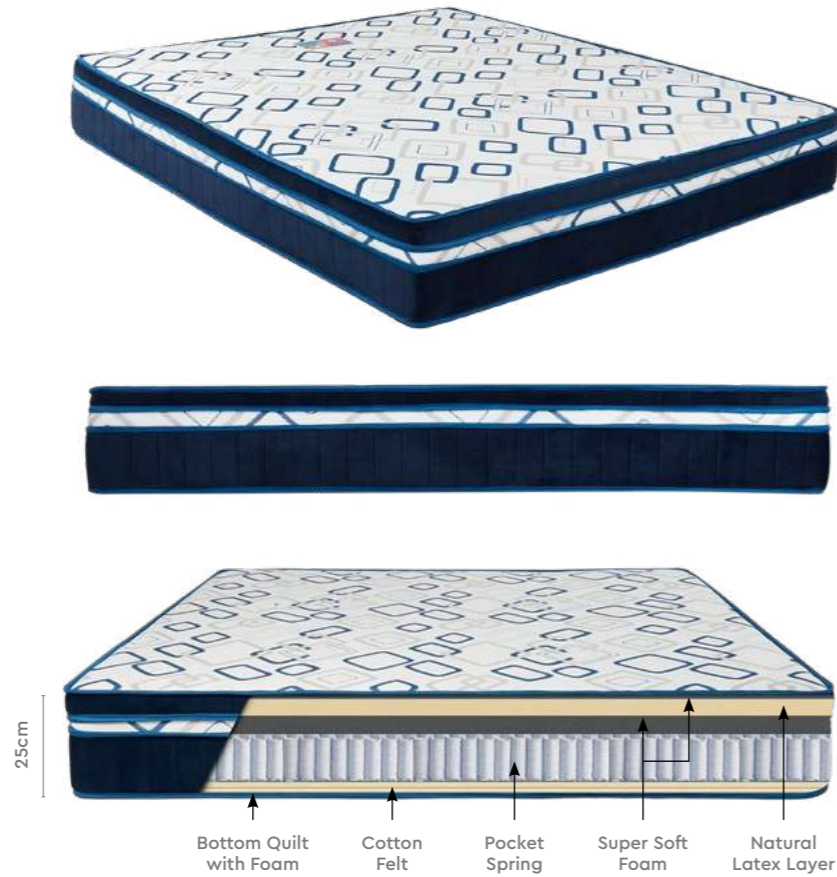

Mesmerize

Features

- Derives its elegance from the double Euro Top style made of velvet fabric.
- Natural latex on top to reduce pressure, reduces tossing and turning.
- Spring carcass in the base for adequate support to body.
- Premium double knitted Jacquard fabric with 400 GSM for plush look.
- Increased thickness for more cushioning.

Make the right choice assisted by the Godrej Interio ComfyMeter