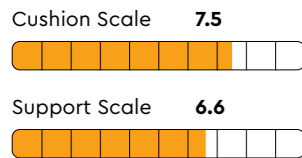

3 3 Years Warranty

7 7 Zone Mattress