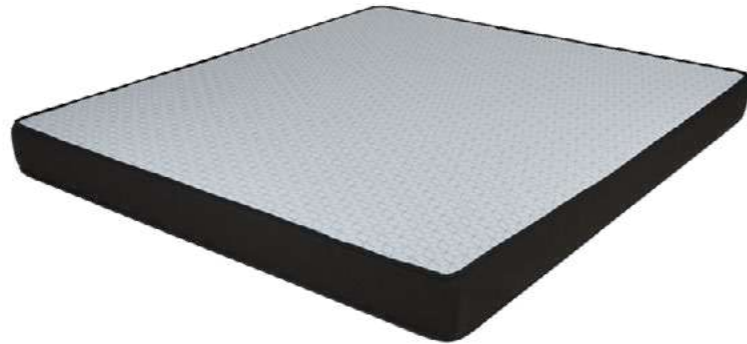

Aqmatic Series

Features

- Comes with a combination of convoluted profile foam with different types of cores to best suit your individual body type.
- These convolutions in the foam also help improve blood circulation, and its varying pressure points help in faster recovery of muscle strain.
- Finished with a quilted top cover with soft knitted fabric for premium touch and feel.

Available in Pocket Spring

5 Years Warranty