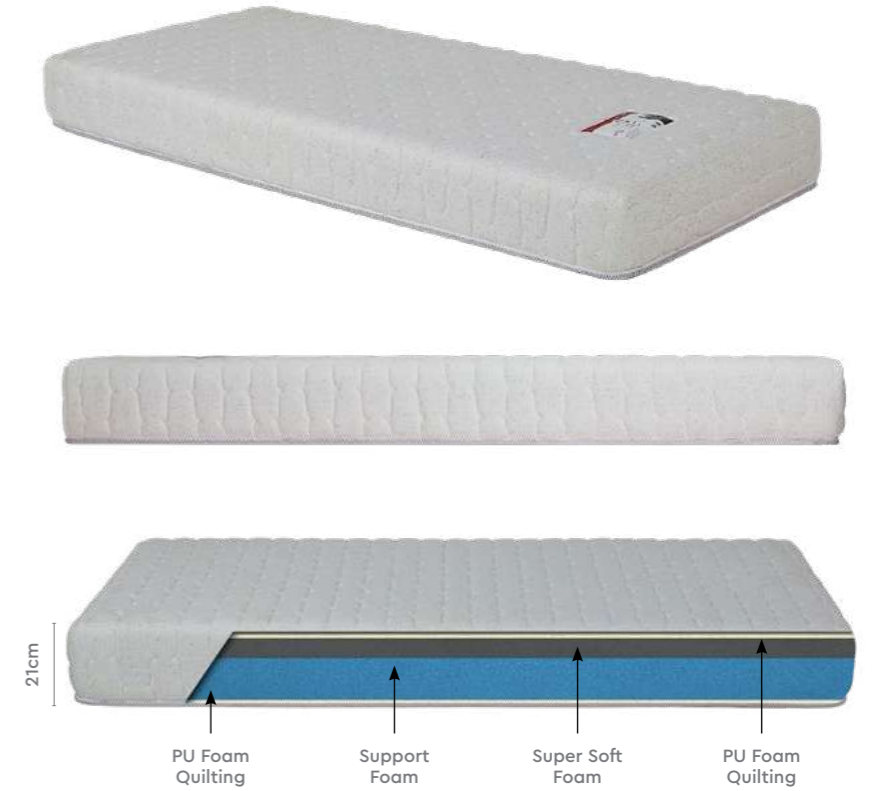

## Features

- Supports all sleeping postures by eliminating pressure points and allowing you to maintain a suitable posture.
- The mattress' unique cap top with crafty quilting sets it apart.
- The super soft foam combines aptly with the base layer to deliver the perfect conjunction of support and cosiness.
- The mattress' sparkling white fabric resonates with sophistication, as it contrasts exquisitely with the doobby tape edging.