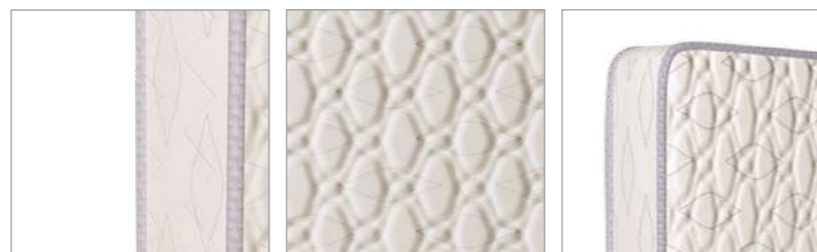

Details

Fabrics are only indicative. Colour, material, and pattern are subject to change for product improvement. Tolerance limit of mattress: Length/Width: +/- 1.2cm, Thickness: +/- 0.5cm

Available in Custom Sizes

Orthomatic® Regular

Features

- Added durability due to bonded foam. Gives complete rest to the spine.
- Usable on both sides. Specially designed for back problems.