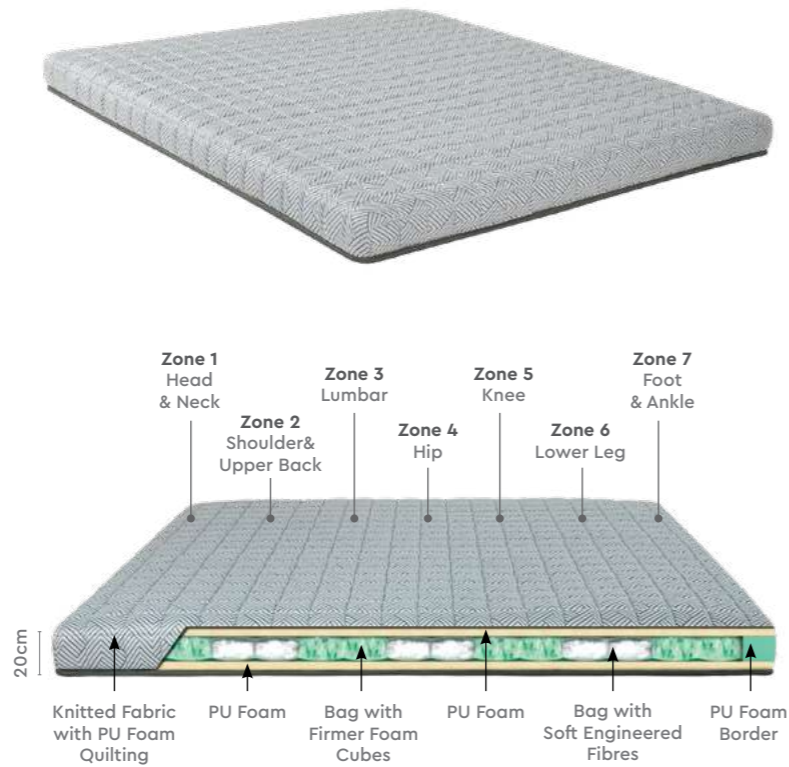

Cuddle Cube

Features

- With seven segments to support the body's contours while sleeping, this mattress aims to give you the best sleep.
- Cuddle Cube helps you sleep longer without getting disturbed by the numbness of the shoulder and hips.
- The segments in this mattress are made out of bags filled with foam cubes and engineered fibres to respond to the body. This mattress is created with the best use of 'traditional knowledge of mattress making'.
- The unique bag construction ensures that the mattress is durable and free of maintenance, unlike traditional mattresses.

Design Registration No: 320490

Make the right choice assisted by the Godrej Interio ComfyMeter

3 3 Years Warranty

7 7 Zone Mattress