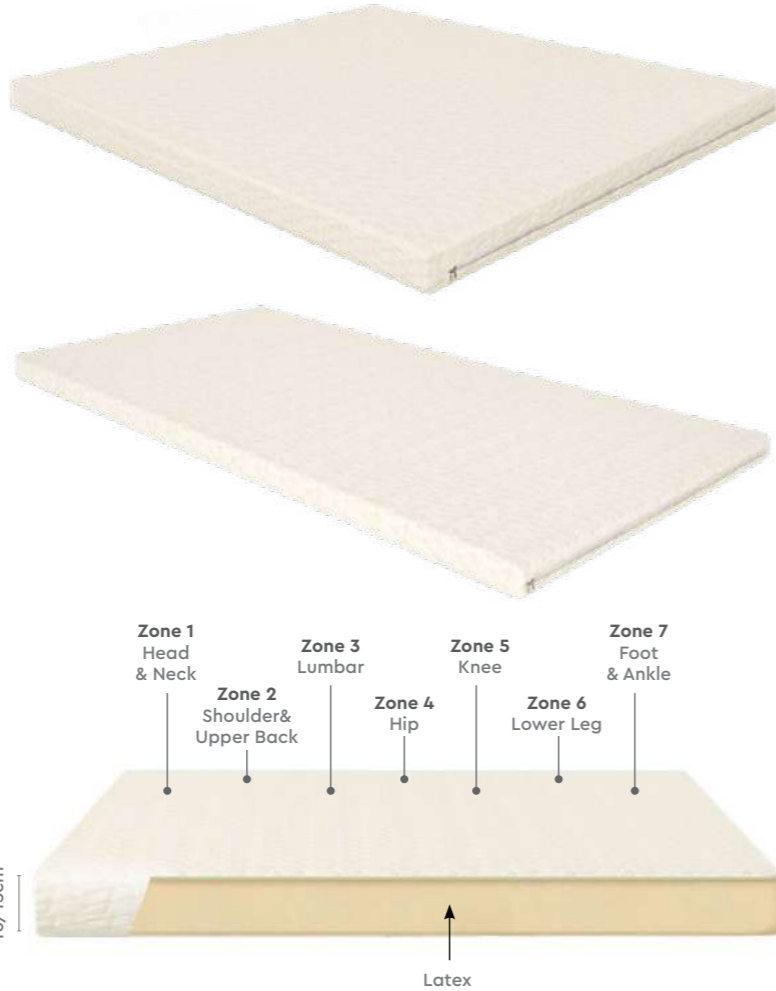

### Features

- Made from 100% natural latex.
- Reduces pressure points while you sleep.
- Is highly durable, naturally hypoallergenic, and antimicrobial.
- Comes with an attractive knitted fabric.

Make the right choice assisted by the Godrej Interio ComfyMeter