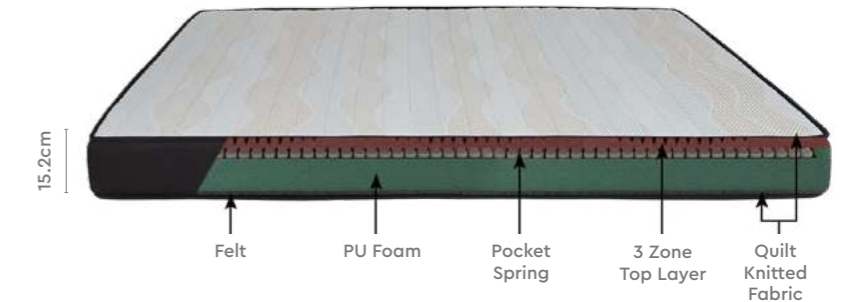

5 Years Warranty

3 Zone Mattress