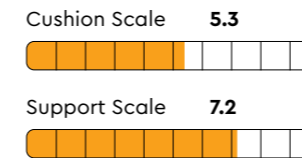

Make the right choice assisted by the Godrej Interio ComfyMeter

3 3 Years Warranty