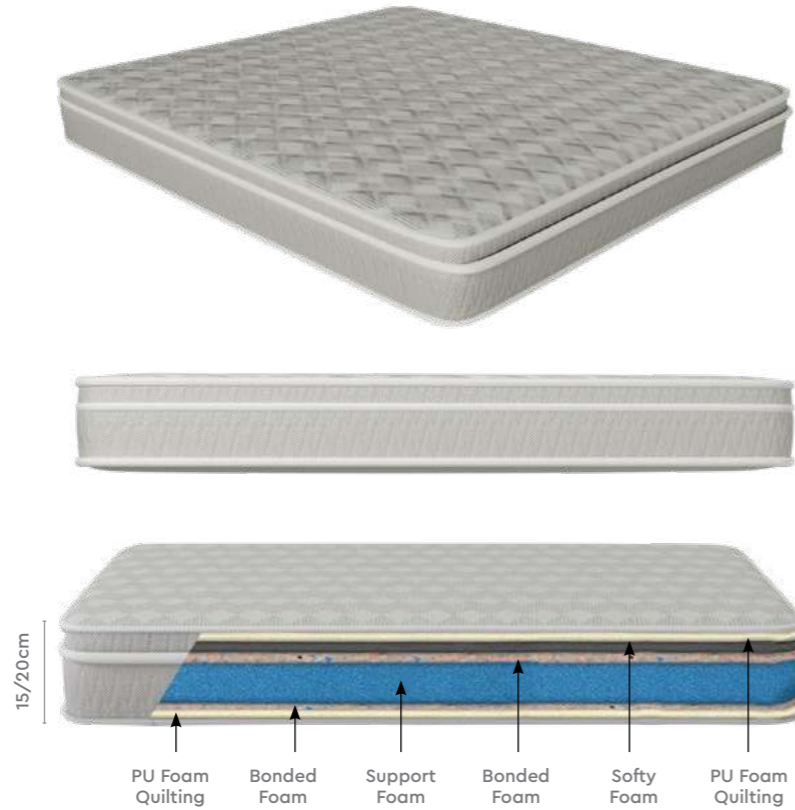

Eleganza®

Features

- The softer and conforming foam hugs to your body while you sleep.
- Its elegant two-tone quilting gives it an aesthetic appeal.
- The breathable knitted fabric allows airflow making summers cooler.
- The unique construction will enable the mattress to stay comfortable for a longer period of time.
- The Euro Top style mattress adds an extra layer of softness and cushioning.

Make the right choice assisted by the Godrej Interio ComfyMeter

Available in Custom Sizes