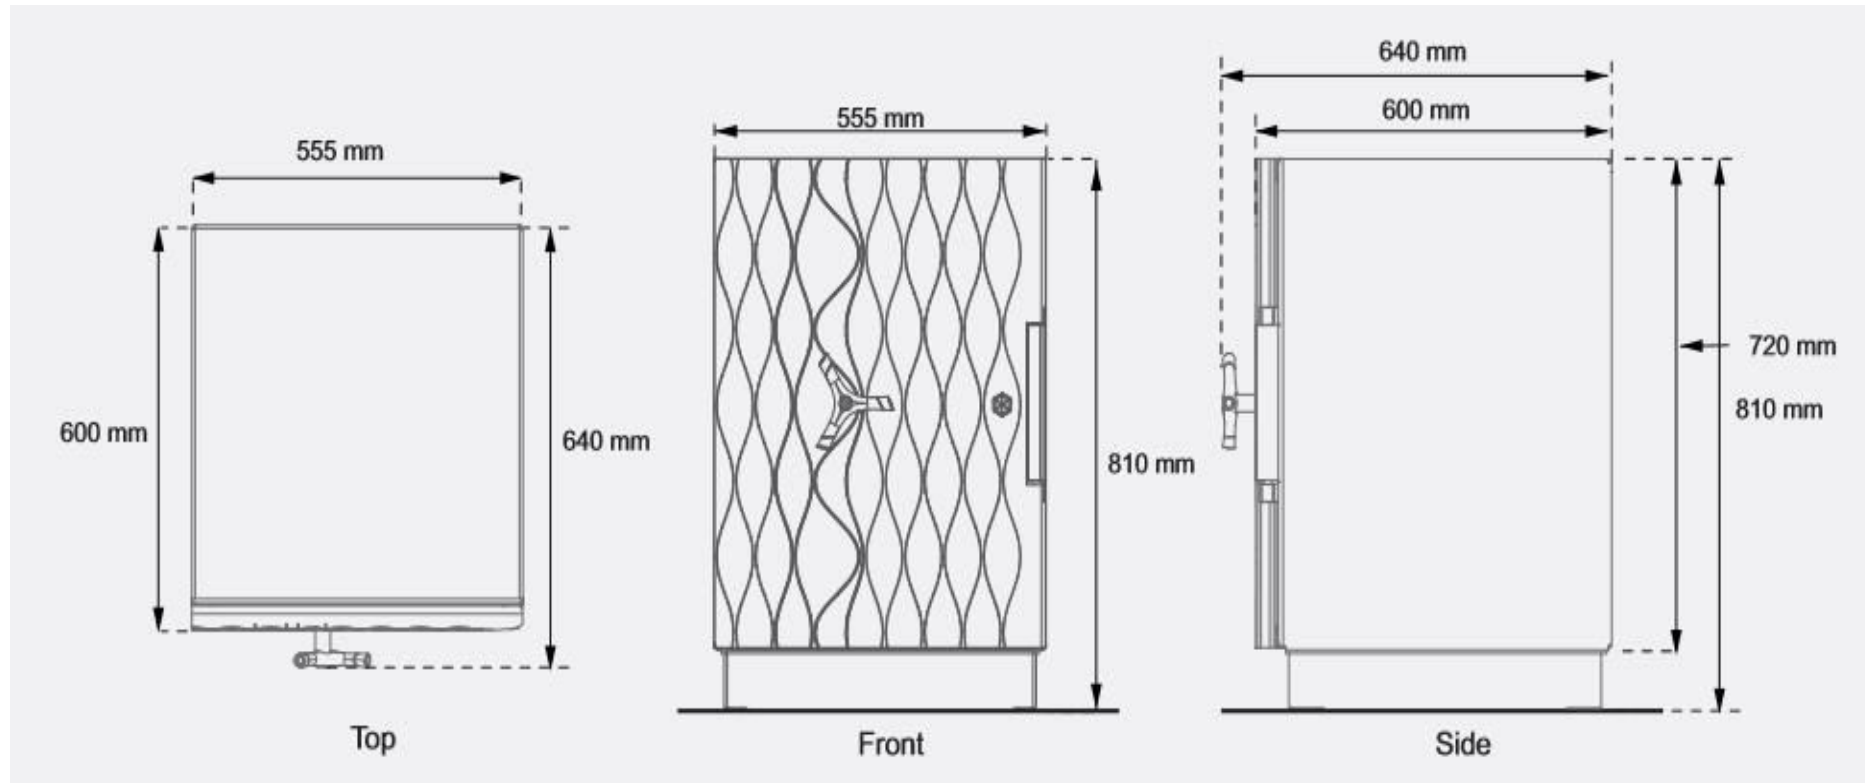

**SNOWFLAKE
WHITE**

GALAXY BLACK

At Home

At Work

Dimensions & Specifications

This is not
just – a safe.

KRUNA

MASTERPIECE SAFES