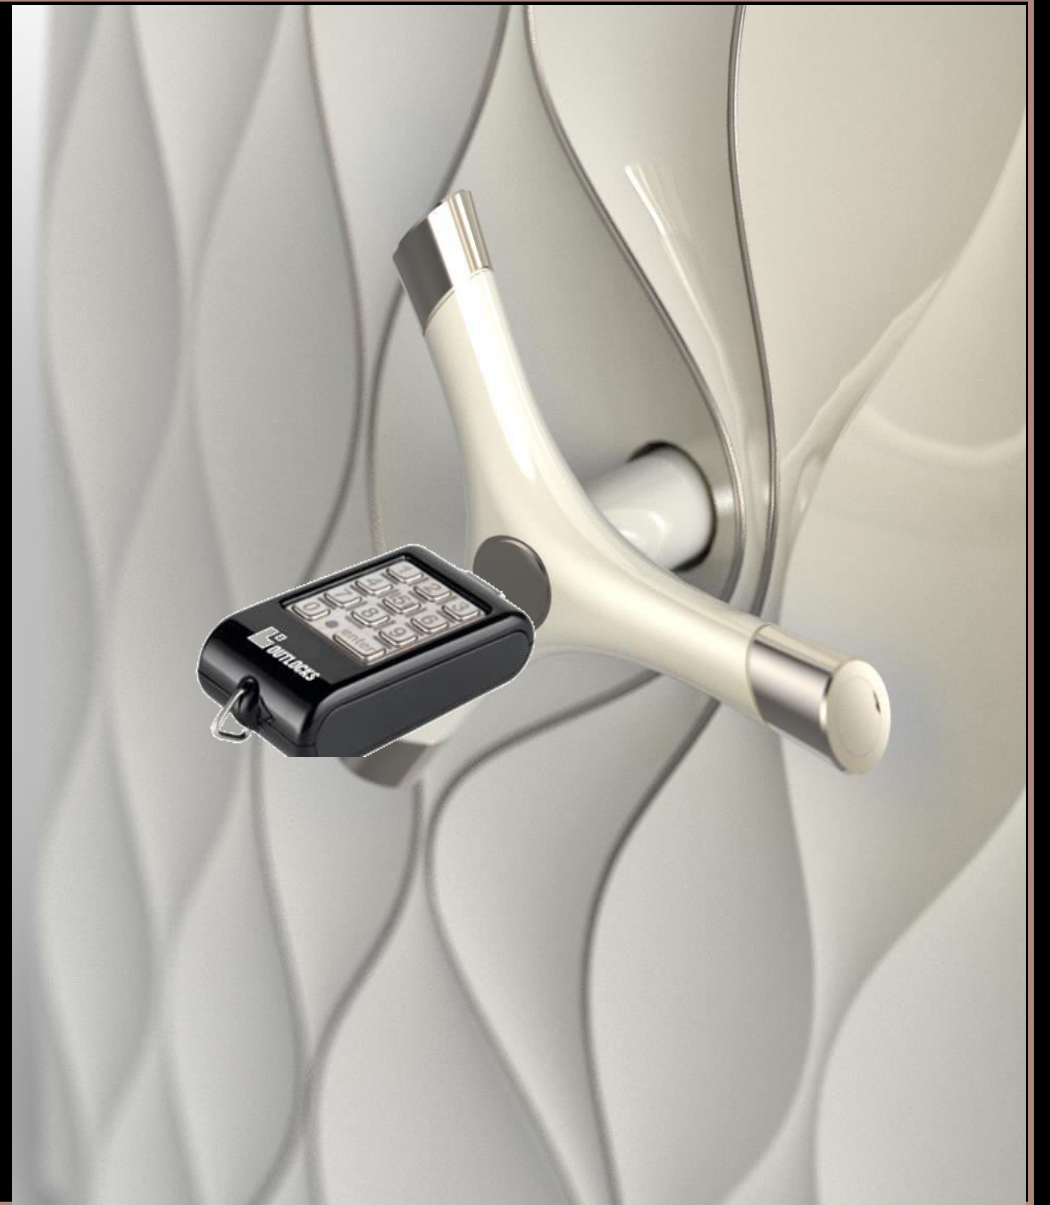

KNOCK LOCK

128 bit Encrypted
access

NORA features the Knock Lock -
A first of its kind in India,
this revolutionary locking
unit is based on patented
Knock Code technology that
works a concealed lock without
any visible access point.

So only you know how to open
your Safe!

How it Works

Key in your password & press the KnockKey against the centre of the safe handle.

A sequence of mechanical pulses specific to your passcode will be deciphered by the embedded sensor and the safe will be unlocked.

Rotate the handle and open the safe door.

I-Warn

Astute craftsmanship meets state-of-the-art technology, the NORA is engineered to alert you if tampered with via Call/SMS.

Intelli-Sense

Our masterpiece safe is equipped with a motion-detecting camera that transmits the live feed of a pre-determined area to your mobile.