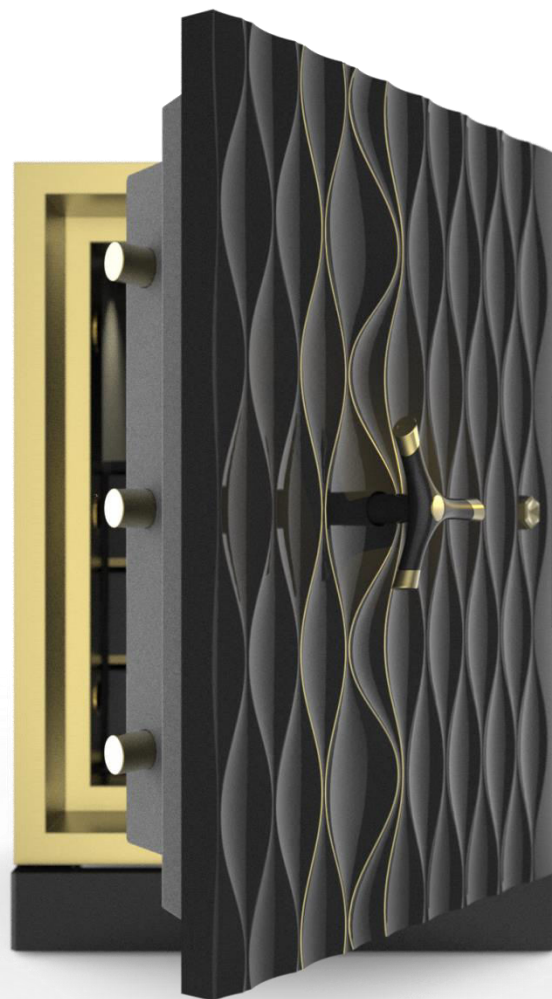

Rotate the handle and open the safe door.

I-Warn

Astute craftsmanship meets state-of-the-art technology, the NORA is engineered to alert you if tampered with via Call/SMS.

Intelli-Sense

Our masterpiece safe is equipped with a motion-detecting camera that transmits the live feed of a pre-determined area to your mobile.

The safe also comes with the Motion Sensing LED light.

Plush Touch

The rich velvety interiors protect your valuables from the minutest of scratches. This is achieved by Flocking, an industry first surface feature that is 100% rip proof.

**SNOWFLAKE
WHITE**

GALAXY BLACK

At Home

At Work

Dimensions & Specifications

This is not
just – a safe.

KRUNA

MASTERPIECE SAFES