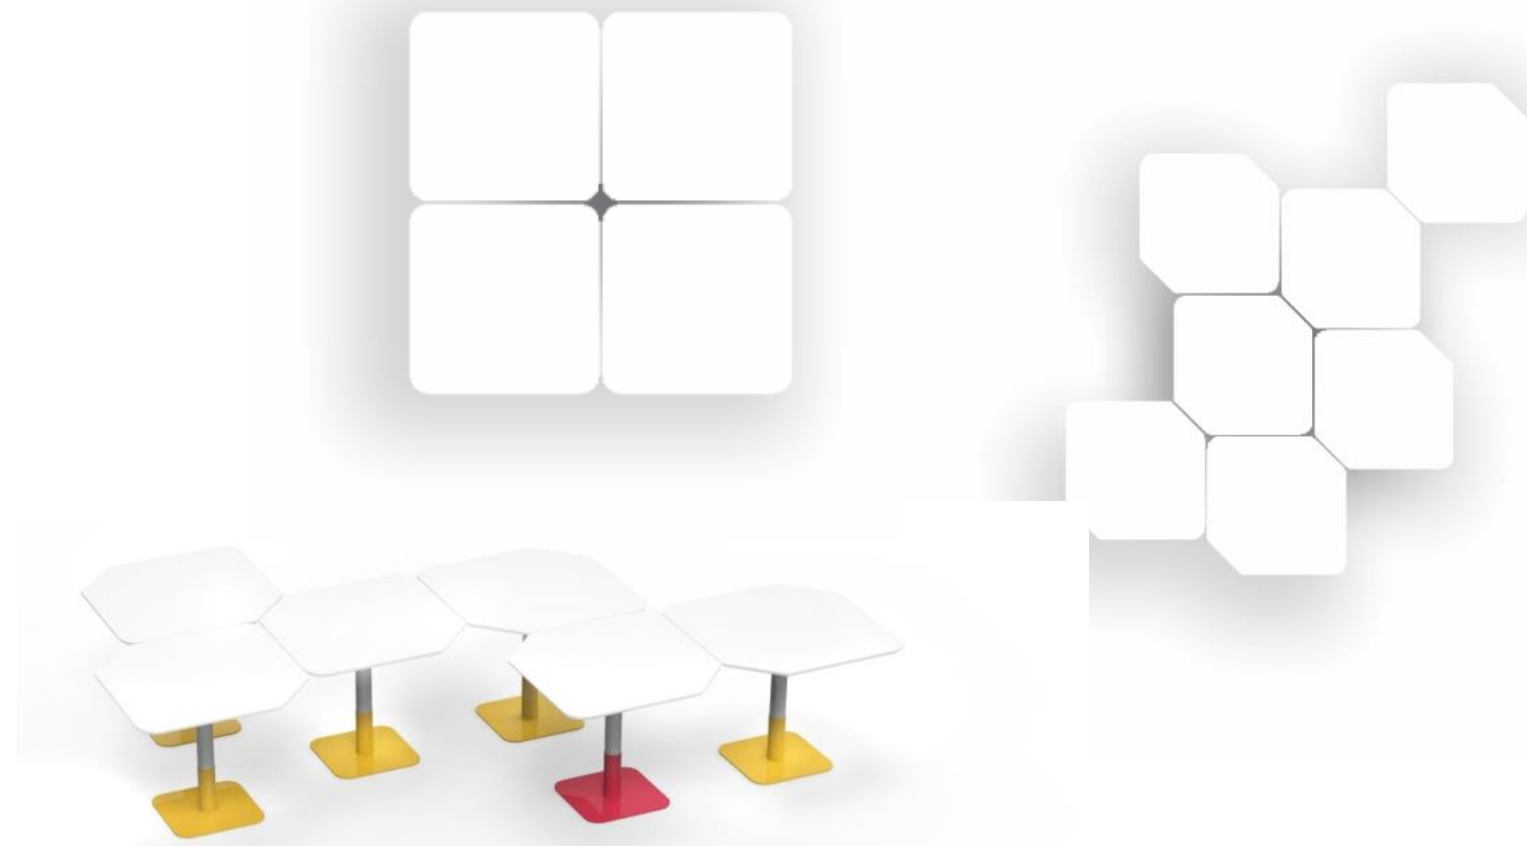

Immerse pod is a product of extensive research on Indian culture, work patterns and privacy requirements. The pod is a workstation within itself with a comfortable seat for extended working hours, an optimum desk for laptop use, integrated power and USB direct charge, in addition to a dedicated space to keep a bag or some snack.

## Omega Planter & Omega Bench

Graph sofa is a comfortable seating system that gauges different work requirements to give an apt solution.

Graph in essence is a bench block with an option of a back rest to make a sofa setting, added variety in sizes gives it a smart modularity. The design is ease to place in café area, informal interactions or team work with added elements like a media screen. Its also an apt solution for reception or visitor lounge that requires linear, clean yet interesting design aesthetic.

Graph also allows to charge a personal device as it integrates a power source on the bench. Using Graph with a desk and privacy or planter walls gives several attractive possibilities of designs that blends with most office interiors.

## Graph Sofa, Bench & BacktoBack

Topo Bite and Hi Bite

Topo Square & Topo Facet

'Topo Tables' is a range of basic geometric shapes to make Interactive work and Social spaces interesting.

The Topo range includes a simple circle, square and recta for standard zones. Moreover, Topo facet tables are derived from a square to multiple in ways that creates interesting nooks and corners for team work, just as Topo Bite tables are derived from a circle to make it multiply in infinite beautiful organic forms for standing zones.