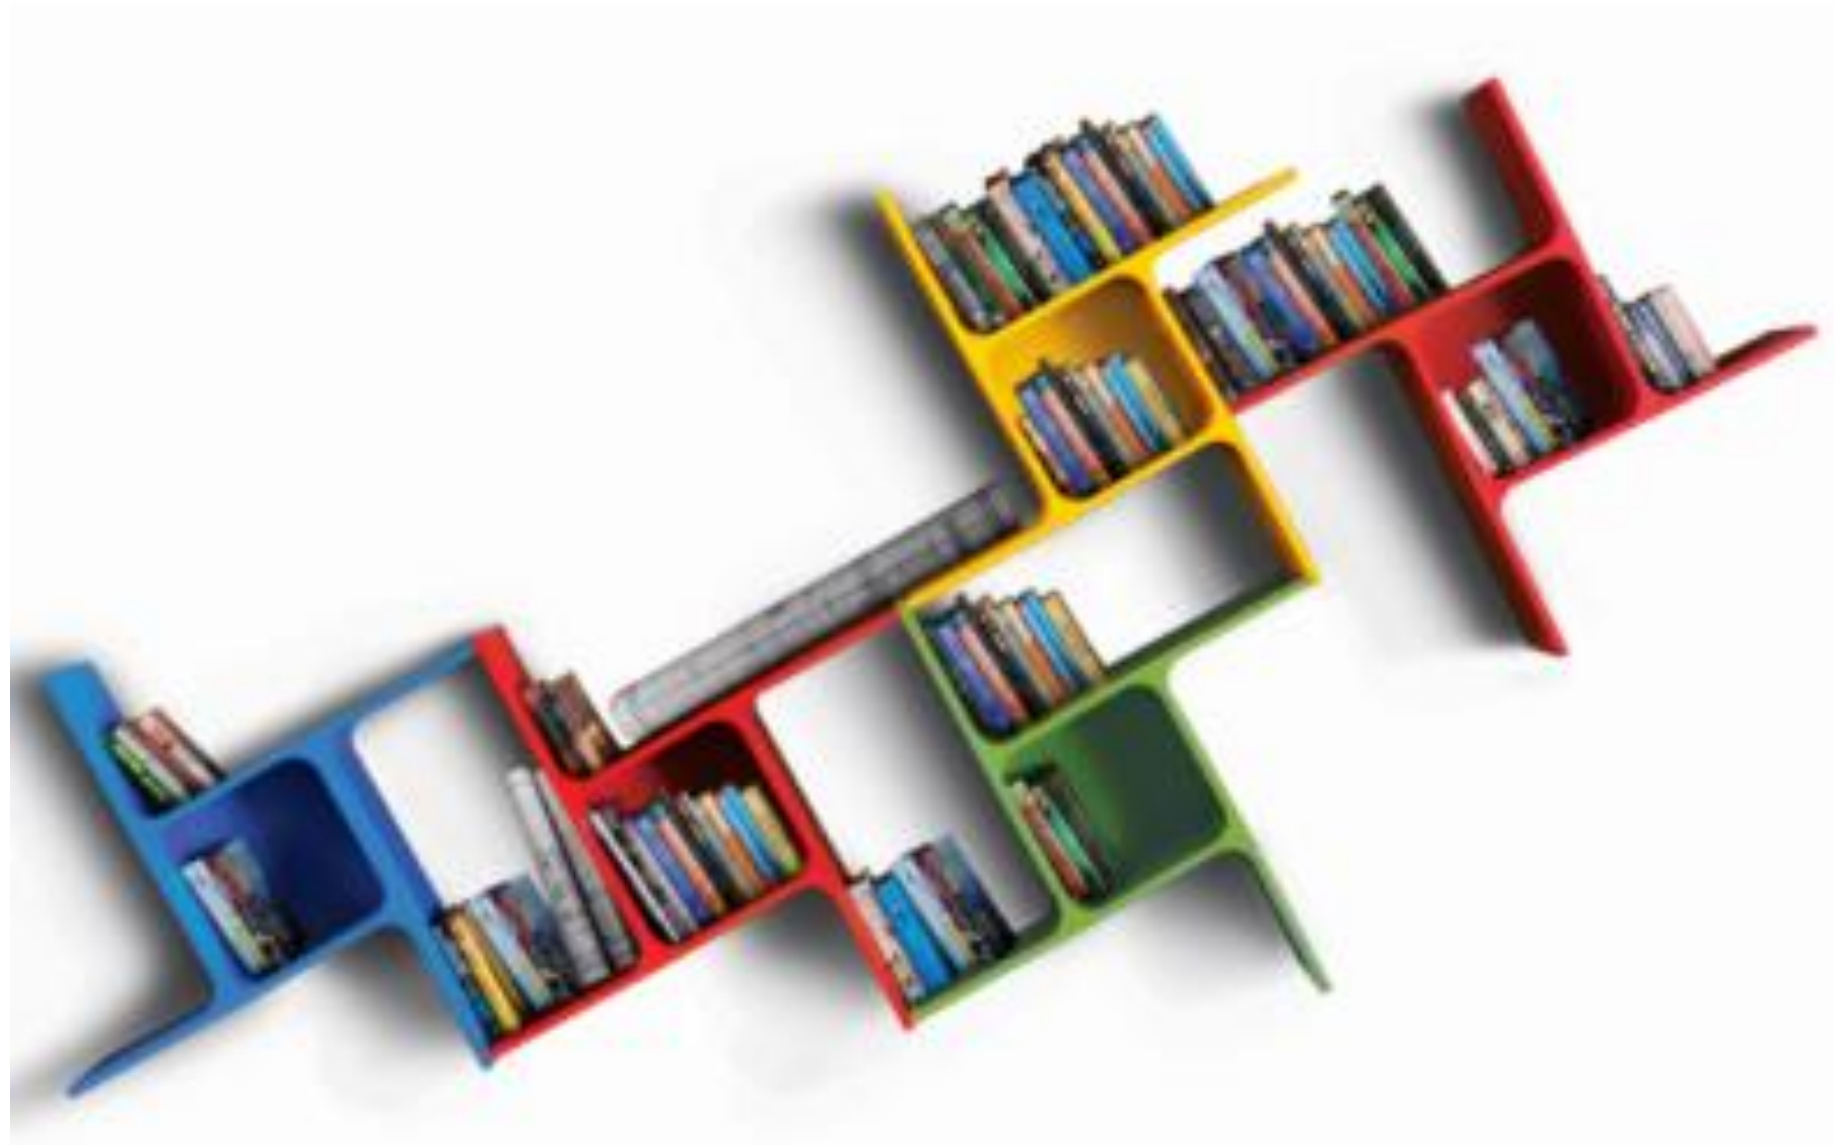

Immerse pod is a product of extensive research on Indian culture, work patterns and privacy requirements. The pod is a workstation within itself with a comfortable seat for extended working hours, an optimum desk for laptop use, integrated power and USB direct charge, in addition to a dedicated space to keep a bag or some snack.

## Graph Sofa, Bench & BacktoBack

Topo Bite and Hi Bite

Topo Square & Topo Facet

'Topo Tables' is a range of basic geometric shapes to make Interactive work and Social spaces interesting.

The Topo range includes a simple circle, square and recta for standard zones. Moreover, Topo facet tables are derived from a square to multiple in ways that creates interesting nooks and corners for team work, just as Topo Bite tables are derived from a circle to make it multiply in infinite beautiful organic forms for standing zones.

## Topo Tables

'Neo Book Shelf' is a individual book display design that when tessellated with play of colors, creates attractive wall patterns.

Neo shelves are designed to liven up a reading space with its interplay of square and rectangular pockets that allows for short, regular and tall books to be on display. Its flat pack design allows for transfer of the shelves with ease.