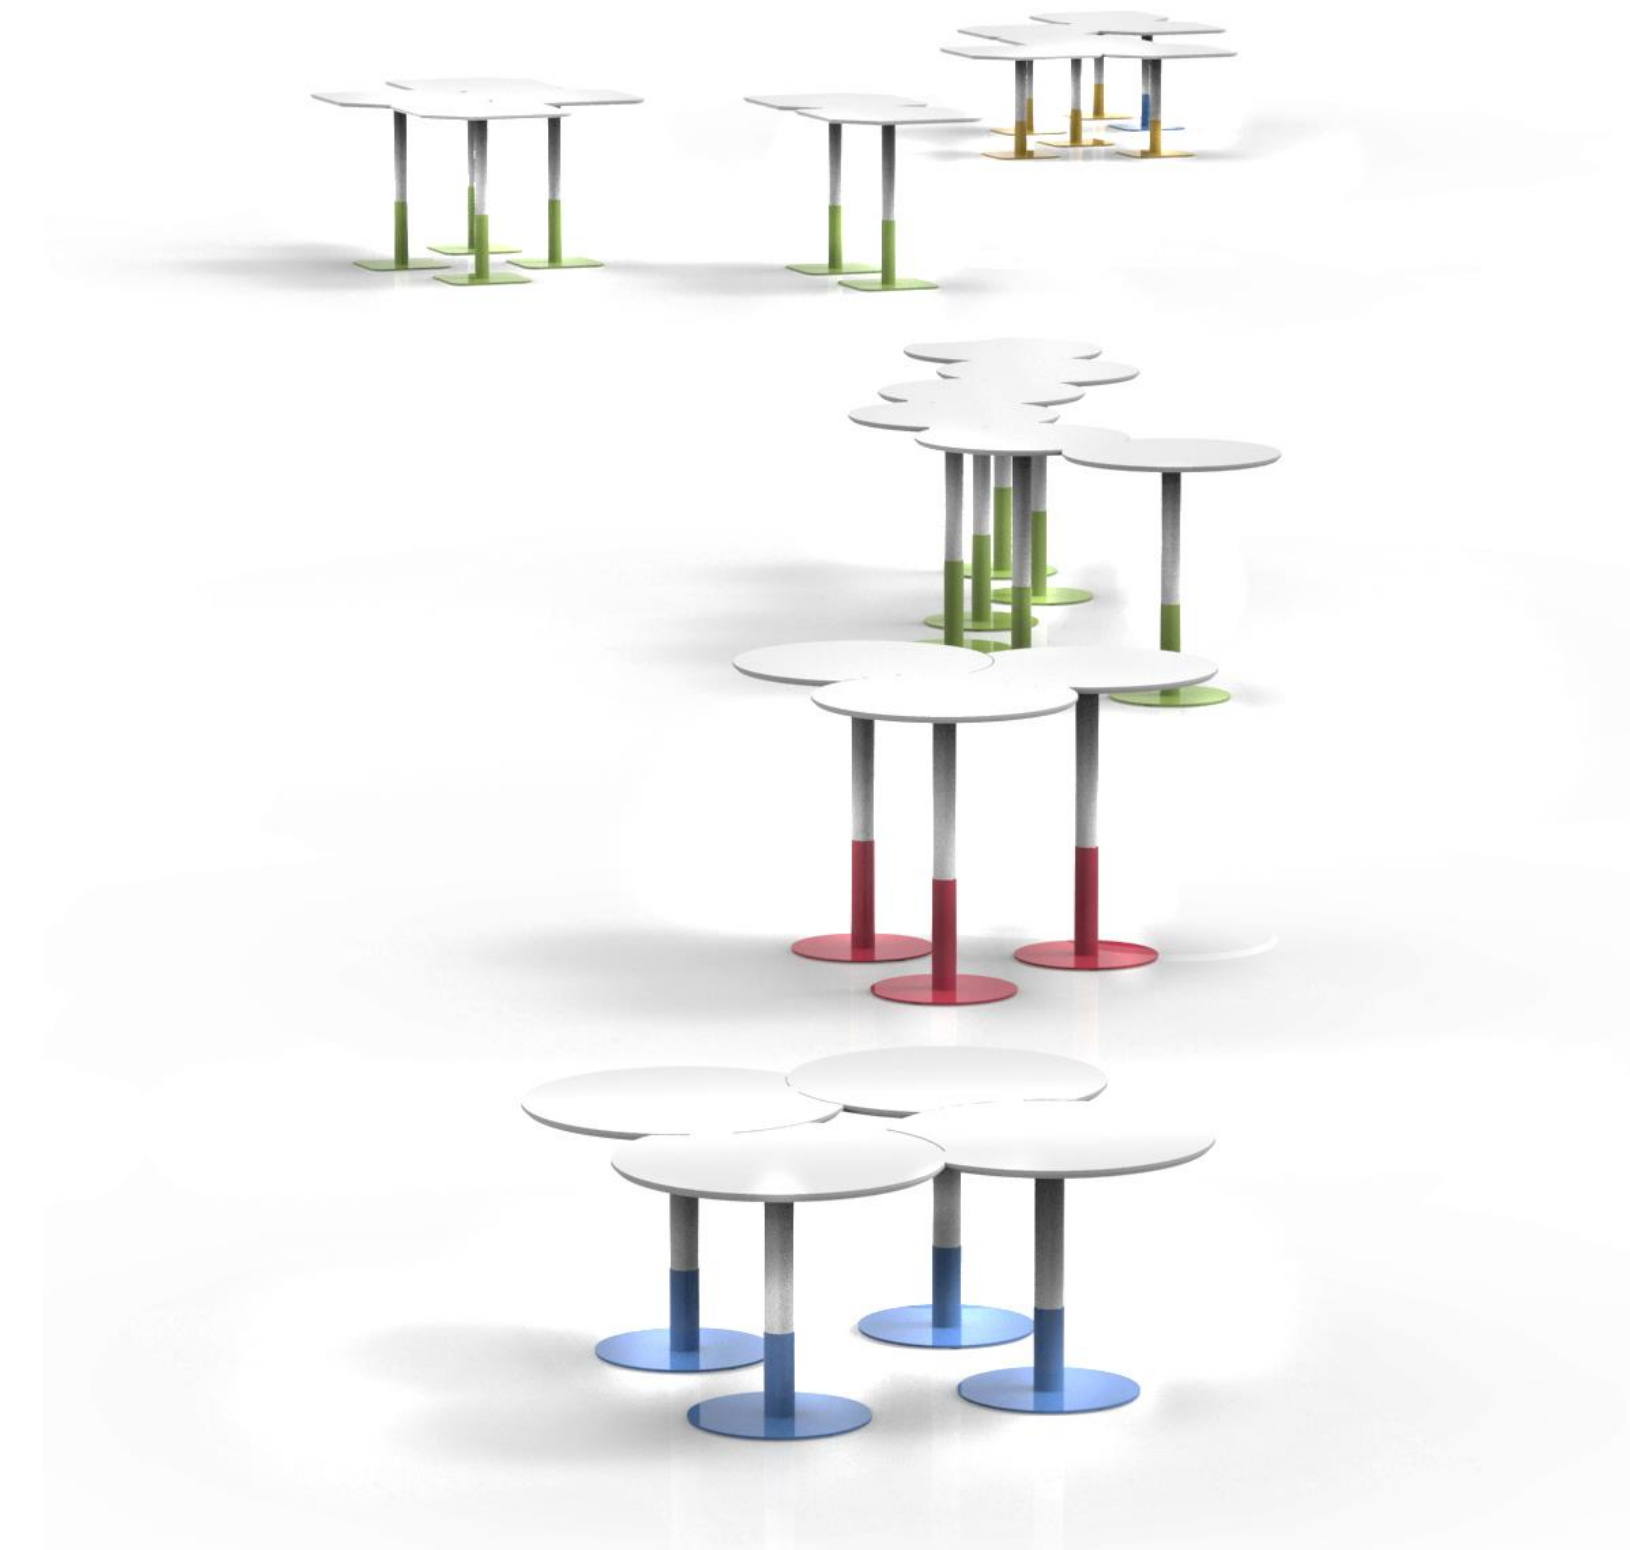

## Immerse Pod

'Tetra lamp' is designed to alter a mundane space in to a cheerful one with its warmth and interesting design.

At Godrej, we look for opportunities for optimal use and reuse of materials. Tetra is just one of such up cycled products that re purposes the 'key punch' metal scrap to make a beautiful lamp pattern with minimal intervention of processes.

## Omega Planter & Omega Bench

Graph sofa is a comfortable seating system that gauges different work requirements to give an apt solution.

Graph in essence is a bench block with an option of a back rest to make a sofa setting, added variety in sizes gives it a smart modularity. The design is ease to place in café area, informal interactions or team work with added elements like a media screen. Its also an apt solution for reception or visitor lounge that requires linear, clean yet interesting design aesthetic.

Graph also allows to charge a personal device as it integrates a power source on the bench. Using Graph with a desk and privacy or planter walls gives several attractive possibilities of designs that blends with most office interiors.

## Graph Sofa, Bench & BacktoBack

Topo Bite and Hi Bite

Topo Square & Topo Facet

'Topo Tables' is a range of basic geometric shapes to make Interactive work and Social spaces interesting.

The Topo range includes a simple circle, square and recta for standard zones. Moreover, Topo facet tables are derived from a square to multiple in ways that creates interesting nooks and corners for team work, just as Topo Bite tables are derived from a circle to make it multiply in infinite beautiful organic forms for standing zones.