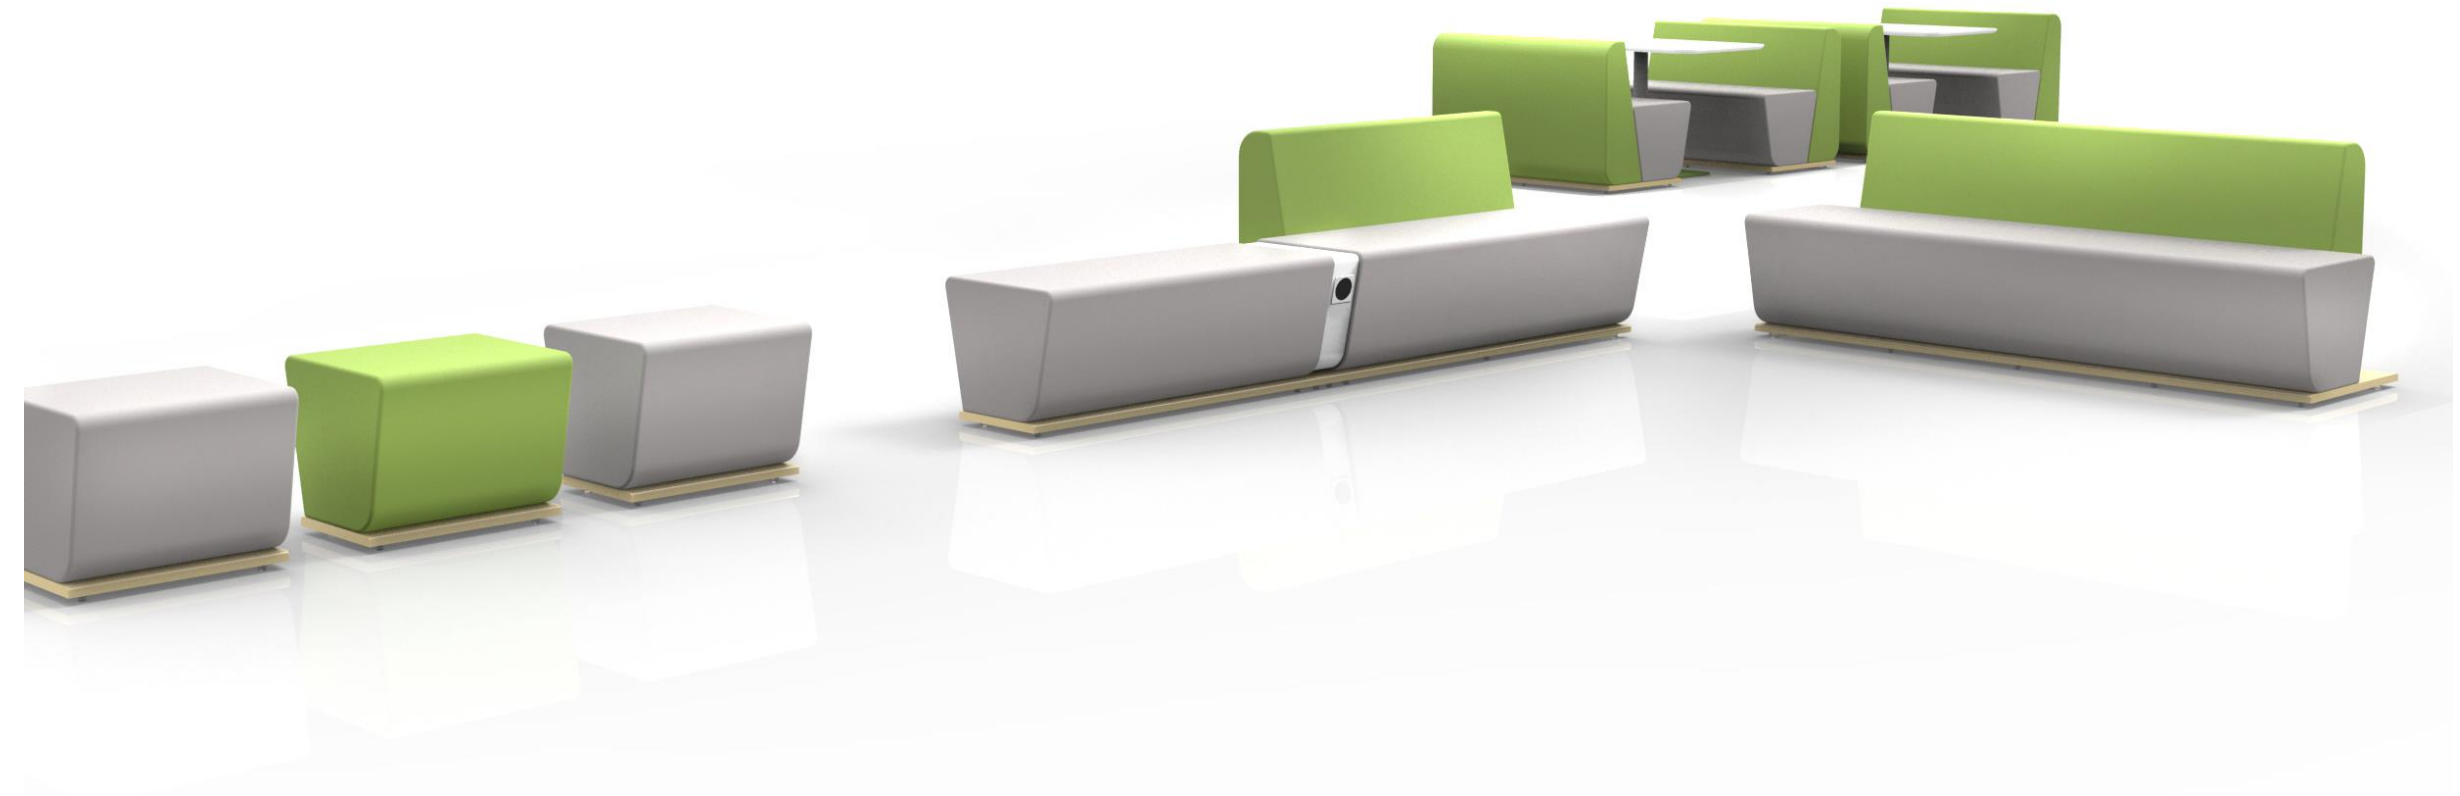

Graph sofa is a comfortable seating system that gauges different work requirements to give an apt solution.

Graph in essence is a bench block with an option of a back rest to make a sofa setting, added variety in sizes gives it a smart modularity. The design is ease to place in café area, informal interactions or team work with added elements like a media screen. Its also an apt solution for reception or visitor lounge that requires linear, clean yet interesting design aesthetic.

Graph also allows to charge a personal device as it integrates a power source on the bench. Using Graph with a desk and privacy or planter walls gives several attractive possibilities of designs that blends with most office interiors.