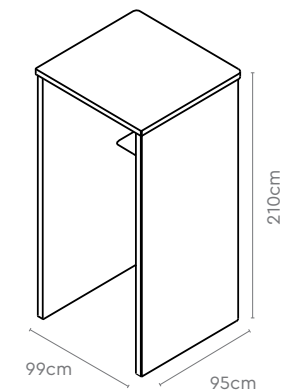

Phone Booth