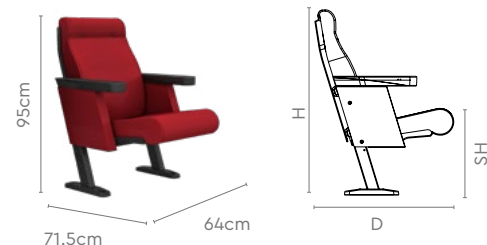

Colour & Material

FOAM LAMINATED FABRIC SEATING

Measurements

High Back

Mid Back

All sizes in cm	Width	Depth	Height	Seat Height
High Back	64.0	71.5	103.5	44.5
Mid Back	64.0	71.5	95.0	44.5

Loop

Features