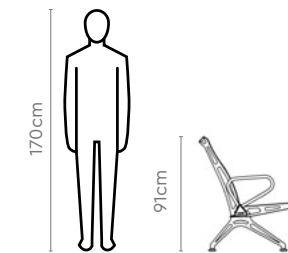

Proportion

All sizes in cm	Width	Depth	Height	Seat Height
MTX2XX/MTX2IX	114.5	63.8	78.5	44.1
MTX2XS/MTX2IS	155.0	63.8	78.5	44.1
MTX3XX/MTX3IX	169.5	63.8	78.5	44.1
MTX3XS	210.0	63.8	78.5	44.1
2 Seater	155.0	63.8	78.5	46.4

Colour & Material

Grey

Measurements

Traverse

Proportion

All sizes in cm	Width	Depth	Height	Seat Height
Traverse	173.5	74.0	91.0	44.0

Pisa

Design Registered