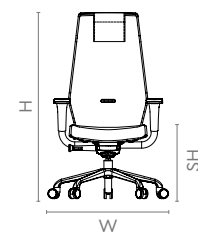

Colour & Material

LEATHER

Measurements

High Back

Mid Back

Visitor

All sizes in cm	Width	Depth	Height	Seat Height
High Back	76.1	76.1	114.0 - 131.5	44.0 - 54.0
Mid Back	76.1	76.1	96.5 - 114.0	44.0 - 54.0
Visitor	60.9	64.7	98.2	46.2

Marvel

Features

- Comes equipped with an active Bio-Synchro mechanism that senses your body weight and tilts accordingly.
- A T-spine structure supports the contoured chair back, providing flexibility during the back height adjustment.
- The wide, soft-edged PU-top armrests provide complete support to your elbows and forearms, and can be height-adjusted as per your need.

Colour & Material

LEATHERETTE CHAIR

Measurements

All sizes in cm	Width	Depth	Height	Seat Height
High Back	76.1	76.1	112.7 - 130.2	43.1 - 53.1
Mid Back	76.1	76.1	96.5 - 114.0	43.1 - 53.1
Visitor	60.9	64.2	98.2	44.8