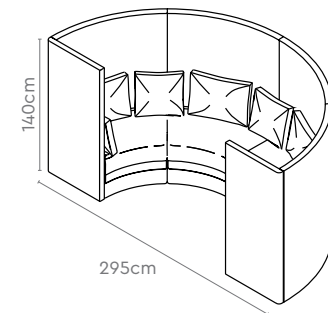

Measurements

1 Seater Sofa with 1400mm

1 Seater Sofa 1400

2 Seater Sofa 1400

3 Seater Sofa 1400

45 Circular 1400

Media Booth

Colour & Material