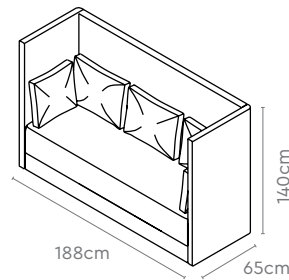

Measurements

1 Seater Sofa with 1400mm

1 Seater Sofa 1400

2 Seater Sofa 1400

3 Seater Sofa 1400

45 Circular 1400

Media Booth

Colour & Material