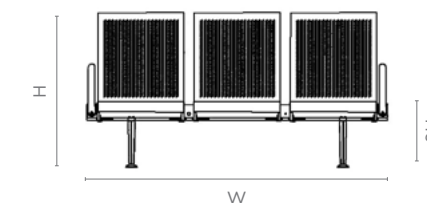

Measurements

Traverse