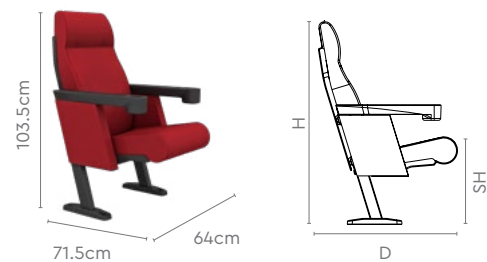

Design Registered

Colour & Material

FABRIC SEATS

Measurements

Eco Mars Flexi-back (HB)

Eco Mars Synchro Slide (MB)

All sizes in cm	Centre To Centre	Width 1, Width 2	Depth 1, Depth 2, Depth 3	Height	Seat Height
Eco Mars Flexi-back (HB)	58.2	67.5, 48.9	52.2, 63.1, 77.0	107.3	44.1
Eco Mars Flexi-back (MB)	58.2	67.5, 48.9	51.4, 62.3, 73.0	95.3	44.1
Eco Mars Synchro Slide (HB)	61.0	70.3, 51.7	51.4, 63.2, 77.0	107.3	44.1
Eco Mars Synchro Slide (MB)	61.0	70.3, 51.7	50.8, 61.6, 76.8	95.3	44.1

Glamour NXT

Features

- The Glamour NXT's injection-moulded seats and back covers give it a contemporary look and feel.
- Features auto seat tip-up mechanism for better aisle space utilisation, and PP armrests for ease and comfort.
- Available with and without cup holder options.
- Can be installed in all linear layout space plans.

Colour & Material

FOAM LAMINATED FABRIC SEATING

Measurements

High Back

Mid Back

All sizes in cm	Width	Depth	Height	Seat Height
High Back	64.0	71.5	103.5	44.5
Mid Back	64.0	71.5	95.0	44.5

Loop

Features