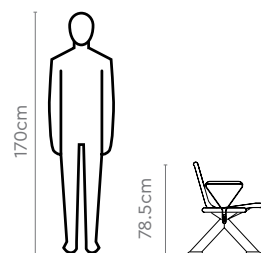

Measurements

All sizes in cm	Width	Depth	Height	Seat Height
High Back (without Headrest)	75.0	75.0	101.0 - 118.0	41.0 - 51.0
Mid Back	75.0	75.0	93.5 - 110.5	41.0 - 51.0
Visitor	51.0	66.5	96.0	48.0

Colour & Material

Measurements

All sizes in cm	Width	Depth	Height	Seat Height
Shine Universal	51.5	52.5	81.5	45.5
Shine Loop	47.5	53.5	81.0	45.0
Shine Junior	44.0	53.5	81.5	46.0
Shine Elevate	47.5	54.0	109.5	73.5

Colour & Material

Proportion

All sizes in cm	Width	Depth	Height	Seat Height
MTX2XX/MTX2IX	114.5	63.8	78.5	44.1
MTX2XS/MTX2IS	155.0	63.8	78.5	44.1
MTX3XX/MTX3IX	169.5	63.8	78.5	44.1
MTX3XS	210.0	63.8	78.5	44.1
2 Seater	155.0	63.8	78.5	46.4