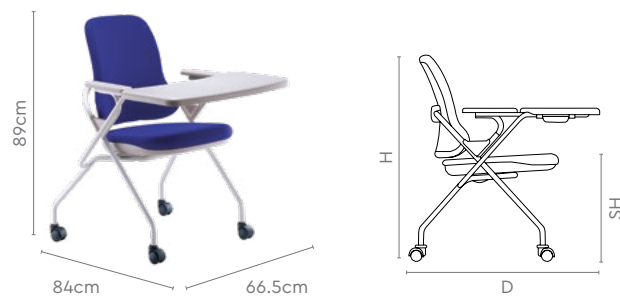

Measurements

All sizes in cm	Width	Depth	Height	Seat Height
Scintilla with Desklet	66.5	84.0	89.0	47.5

Unwind

With Desklet

Features

- This light and portable chair is easy to move around, and can be stacked one atop another to save space.
- Comes with a wide seat that can easily accommodate a cushion for additional comfort.
- The Unwind's flat surfaces make it easy to clean and maintain.
- Comes with a non-lipped desklet that slides forward and backward to accommodate different users.
- You will not face any peel-off issues as the poly-propylene edging is injection-moulded in situ along with the desklet.