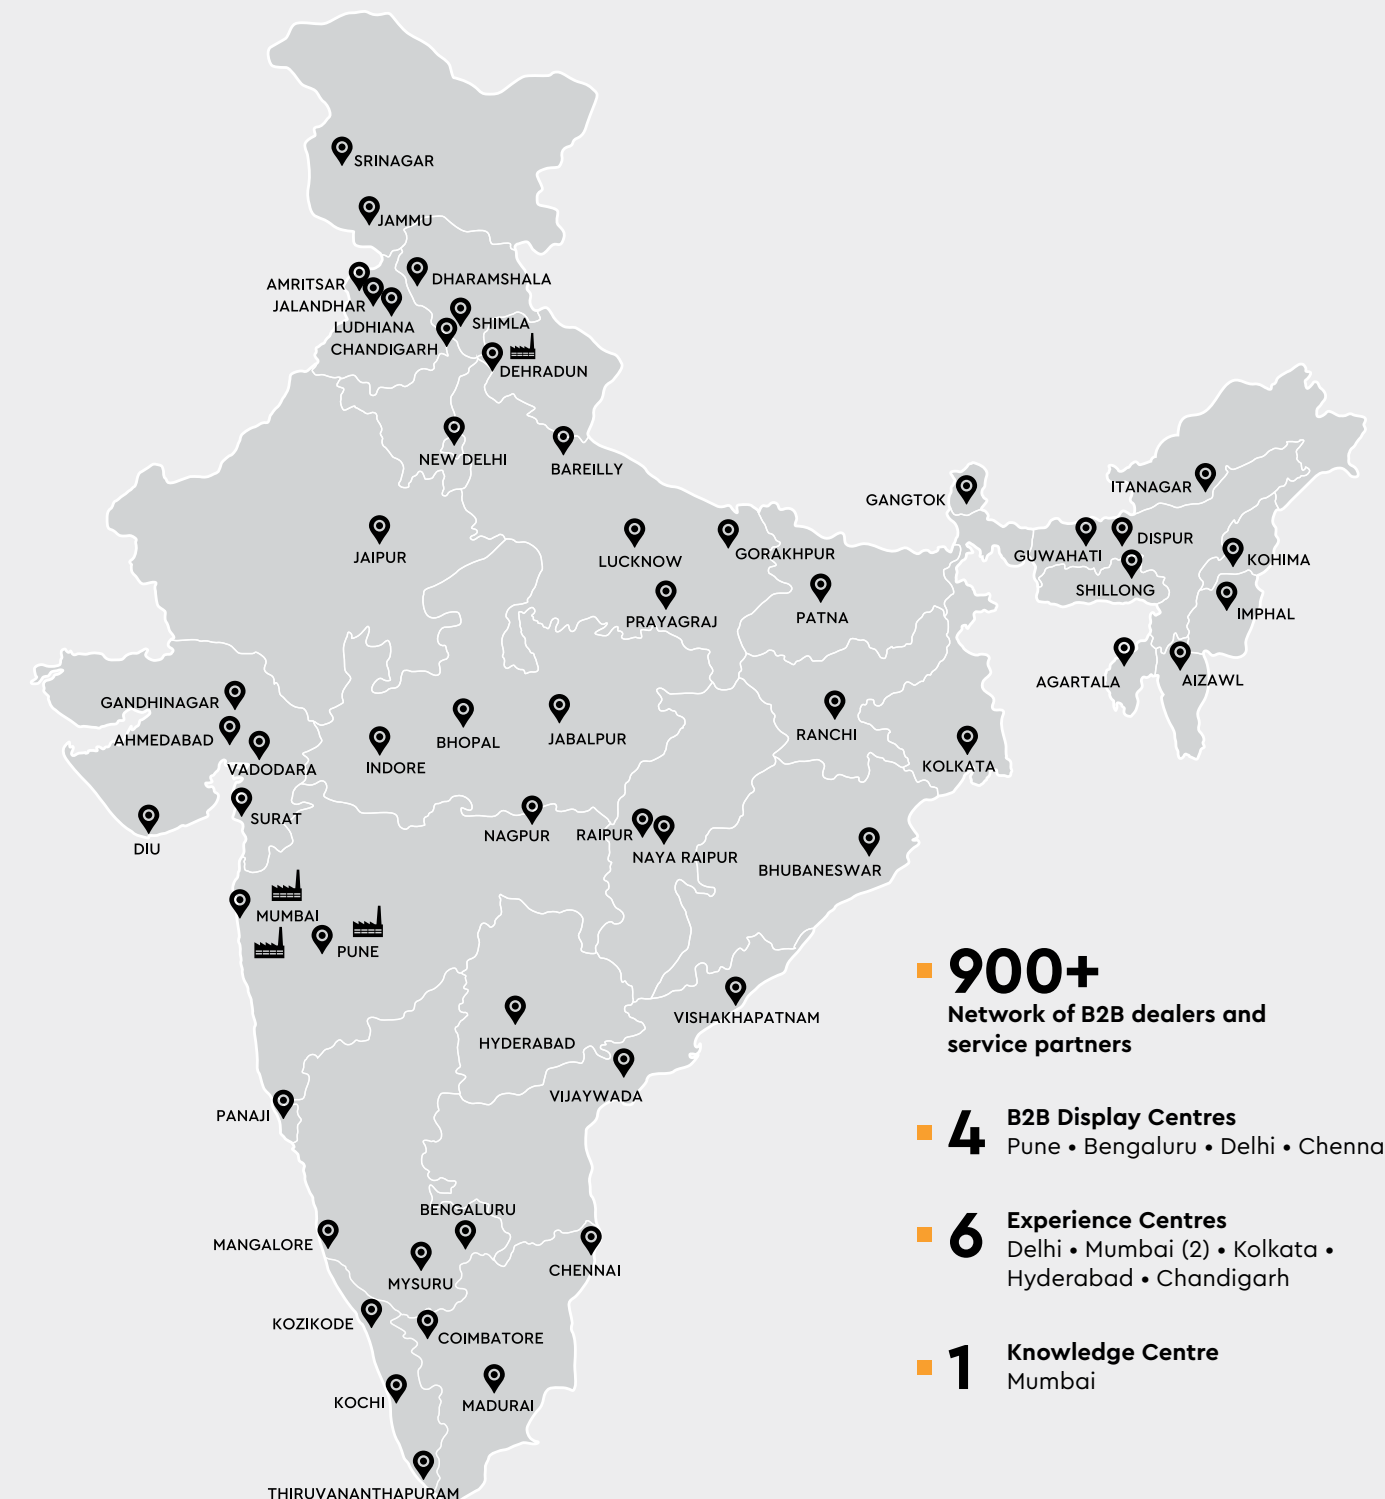

Our All India Presence

Get complete access to our wide range of workplace solutions across our 900+ dealers and partners in India. Manufactured at our facilities in Vikhroli, Shirwal, Khalapur, Haridwar, and Bhagwanpur, all our workplace products pass through multiple stringent quality checks before they reach you.