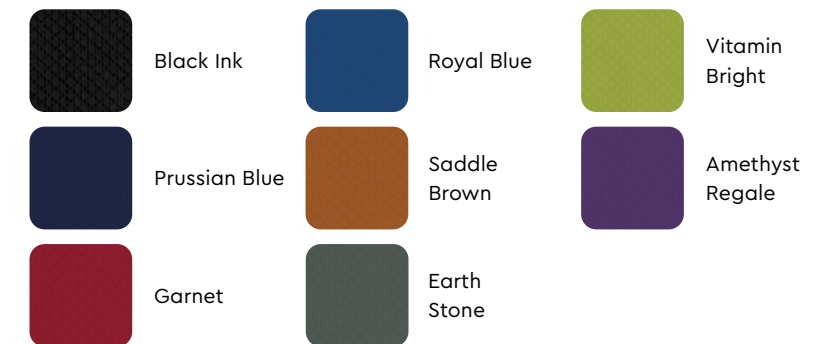

Colour & Material

FOAM LAMINATED FABRIC SEATING