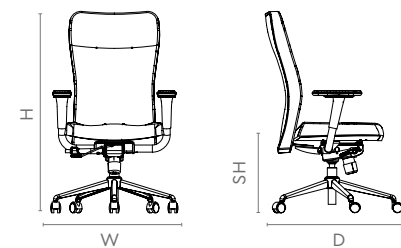

Colour & Material

LEATHERETTE CHAIR

SPACER FABRIC SEATING

Measurements

All sizes in cm	Width	Depth	Height	Seat Height
High Back	76.1	76.1	113.6 - 131.1	44.4 - 54.4
Mid Back	76.1	76.1	98.6 - 116.1	44.4 - 54.4
Visitor	60.9	64.3	99.5	44.8

Kareena NXT

Features

- The Kareena NXT chair is complete with leather upholstery for a luxurious touch and feel.
- Multiple locking positions make it suitable for different tasks, and its contoured seat maximises body contact area, minimising discomfort.
- Comes with a pneumatic seat height adjustment mechanism, fixed chrome-finished armrests, and a five-pronged die cast aluminium pedestal.

Colour & Material

LEATHERETTE CHAIR

Measurements

High Back (with Headrest)

All sizes in cm	Width	Depth	Height	Seat Height
High Back (with Headrest)	75.0	75.0	113.5 - 138.0	41.0 - 51.0

Beat

Features

- The Beat chair is equipped with a lever-less, drop-lift function for intuitive back height adjustment while being seated.
- Its trapezoidal back design gives you an easy grip to adjust its back height.
- Multiple locking positions make it suitable for different tasks, and the Beat's wide upper back and contoured seat maximises body contact area, and therefore minimises discomfort.
- A button underneath the arm pad enables arm height adjustment.

Colour & Material

LEATHERETTE CHAIR

Measurements

High Back

Mid Back

Visitor

All sizes in cm	Width	Depth	Height	Seat Height
High Back	75.0	75.0	102.0 - 119.0	45.0 - 55.0
Mid Back	75.0	75.0	92.0 - 110.0	45.0 - 55.0
Visitor	57.5	58.2	100.8	47.0