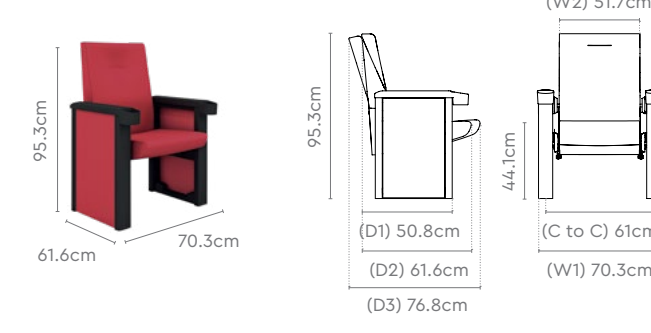

Design Registered

Colour & Material

FABRIC SEATS

Measurements

Eco Mars Flexi-back (HB)

Eco Mars Synchro Slide (MB)

All sizes in cm	Centre To Centre	Width 1, Width 2	Depth 1, Depth 2, Depth 3	Height	Seat Height
Eco Mars Flexi-back (HB)	58.2	67.5, 48.9	52.2, 63.1, 77.0	107.3	44.1
Eco Mars Flexi-back (MB)	58.2	67.5, 48.9	51.4, 62.3, 73.0	95.3	44.1
Eco Mars Synchro Slide (HB)	61.0	70.3, 51.7	51.4, 63.2, 77.0	107.3	44.1
Eco Mars Synchro Slide (MB)	61.0	70.3, 51.7	50.8, 61.6, 76.8	95.3	44.1