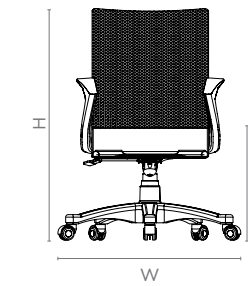

Measurements

All sizes in cm	Width	Depth	Height	Seat Height
3002AS (with Headrest)	75.0	75.0	109.3 - 124.4	45.5 - 55.5
3002AS	75.0	75.0	95.5 - 105.5	45.5 - 55.5
3002AC	70.5	70.5	99.0	49.0
3012AX	65.5	58.2	99.5	48.5

Colour & Material

KNITTED FABRIC SEATING

Oxbo

Oxbo

Features

- The Oxbo is a family of chairs consisting of a High Back, a Mid Back, a Visitor, that caters to a variety of needs.
- Thick seat cushion in solid pop colours that can enliven any office space.
- Its unique tubular-frame back feels designer-made, and the mesh upholstery gives it a trendy aesthetic.
- This light chair is completed with slim, but wide loop armrests.

Measurements

All sizes in cm	Width	Depth	Height	Seat Height
High Back	76.3	76.3	99.5 - 110.5	43.3 - 54.3
Mid Back	76.3	76.3	89.5 - 100.5	43.3 - 54.3
Visitor	61.0	64.5	93.5	46.5

Colour & Material

CREPE FABRIC SEATING

Aero

Features

- The Aero is a patterned mesh chair with a height-adjustable lumbar support.
- Its armrests are height-adjustable as well, offering superior comfort.
- Comes with a coat hanger at the top, and a nylon pedestal at the bottom.
- Enables two seat depth for different body structures, and a four-position locking mechanism.