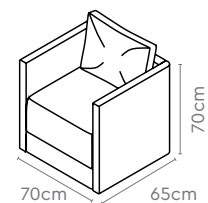

Seater Sofa with 700mm Panels

1 Seater Sofa 700