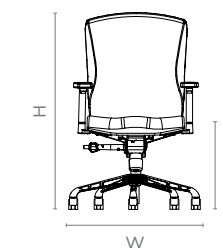

Colour & Material

LEATHERETTE CHAIR

Measurements

High Back (with Headrest)

All sizes in cm	Width	Depth	Height	Seat Height
High Back (with Headrest)	75.0	75.0	113.5 - 138.0	41.0 - 51.0

Beat

Features

- The Beat chair is equipped with a lever-less, drop-lift function for intuitive back height adjustment while being seated.
- Its trapezoidal back design gives you an easy grip to adjust its back height.
- Multiple locking positions make it suitable for different tasks, and the Beat's wide upper back and contoured seat maximises body contact area, and therefore minimises discomfort.
- A button underneath the arm pad enables arm height adjustment.

Colour & Material

LEATHERETTE CHAIR

Measurements

High Back

Mid Back

Visitor

All sizes in cm	Width	Depth	Height	Seat Height
High Back	75.0	75.0	102.0 - 119.0	45.0 - 55.0
Mid Back	75.0	75.0	92.0 - 110.0	45.0 - 55.0
Visitor	57.5	58.2	100.8	47.0

Measurements

All sizes in cm	Width	Depth	Height	Seat Height
Executive HB	77.0	77.0	114.0 - 221.5	45.0 - 54.5
Executive FB	77.0	77.0	100.0 - 109.5	45.0 - 54.5
Task HB	76.1	76.1	115.0 - 225.0	46.0 - 55.5
Task FB	76.1	76.1	101.0 - 110.5	46.0 - 55.5