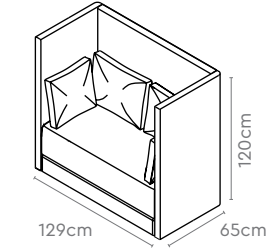

2 Seater Sofa 1200