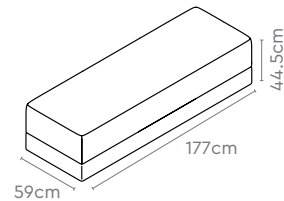

Measurements

Seater Poufs

1 Seater

2 Seater

3 Seater

45 ° Curved Seat

Colour & Material

SOFA FABRIC SEATING