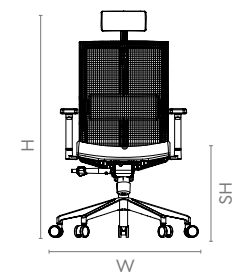

- The Cross is a half mesh and half cushion chair with a height-adjustable lumbar support.
- Its armrests are height-adjustable as well, offering superior comfort.
- Comes with a coat hanger at the top, and nylon pedestal at the bottom.
- Enables two seat depth for different body structures, and a four-position locking mechanism.

Colour & Material

KNITTED FABRIC SEATING

Measurements

High Back

Mid Back

All sizes in cm	Width	Depth	Height	Seat Height
High Back	76.1	76.1	114.0 - 128.2	44.0 - 54.0
Mid Back	76.1	76.1	98.0 - 108.0	44.0 - 54.0

Motion

Features

- The Motion chair's EasyFlex is an innovative system that enables the user to adopt dynamic body movements while seated.
- The unique flexing and spring back motion of this chair is a result of an evolved design construction and hi-tech compounded engineering plastics.
- The seat and back of this chair are firmly connected to the base frame and are cantilevered in a way that allows multi-dimensional movement.