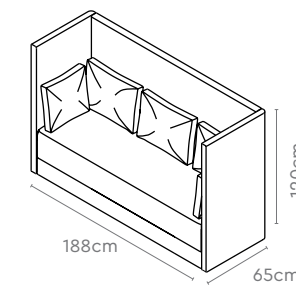

Measurements

1 Seater Sofa with 1200mm

1 Seater Sofa 1200

2 Seater Sofa 1200

3 Seater Sofa 1200

45 Circular 1200

Colour & Material

SOFA FABRIC SEATING