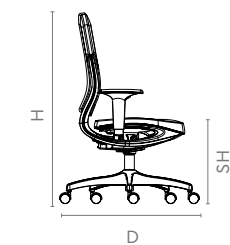

- The Cross is a half mesh and half cushion chair with a height-adjustable lumbar support.
- Its armrests are height-adjustable as well, offering superior comfort.
- Comes with a coat hanger at the top, and nylon pedestal at the bottom.
- Enables two seat depth for different body structures, and a four-position locking mechanism.

Colour & Material

KNITTED FABRIC SEATING

Measurements

High Back

Mid Back

All sizes in cm	Width	Depth	Height	Seat Height
High Back	76.1	76.1	114.0 - 128.2	44.0 - 54.0
Mid Back	76.1	76.1	98.0 - 108.0	44.0 - 54.0

Motion

Features

- The Motion chair's EasyFlex is an innovative system that enables the user to adopt dynamic body movements while seated.
- The unique flexing and spring back motion of this chair is a result of an evolved design construction and hi-tech compounded engineering plastics.
- The seat and back of this chair are firmly connected to the base frame and are cantilevered in a way that allows multi-dimensional movement.

Colour & Material

KNITTED FABRIC SEATING

Measurements

High Back

Visitor

All sizes in cm	Width	Depth	Height	Seat Height
High Back	76.0	76.0	99.5 - 108.8	44.5 - 53.8
Visitor	48.5	58.9	93.3	47.1

Kareena NXT

Kareena NXT