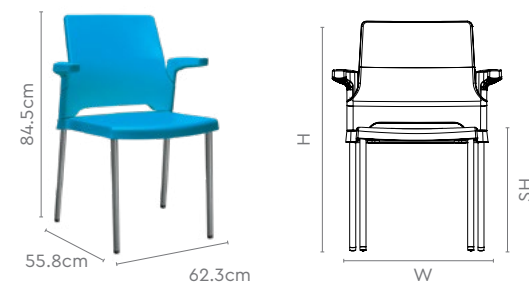

Design Registered

Colour & Material

UNWIND RANGE

Measurements

Unwind with Armrest

All sizes in cm	Width	Depth	Height	Seat Height
With Armrest	62.3	55.8	84.5	45.0

Scintilla

With and without Armrest