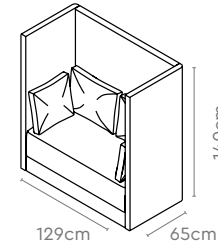

2 Seater Sofa 1400