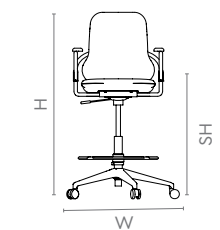

Colour & Material

KNITTED FABRIC SEATING

Measurements

Scintilla with Rolling Castors

Scintilla with Fixed Glides

All sizes in cm	Width	Depth	Height	Seat Height
Scintilla with Rolling Castors	71.6	71.6	104.8 - 122.8	62.0 - 80.0
Scintilla with Fixed Glides	71.6	71.6	101.9 - 119.9	59.1 - 77.1

Measurements

All sizes in cm	Width	Depth	Height	Seat Height
Shine Universal	51.5	52.5	81.5	45.5
Shine Loop	47.5	53.5	81.0	45.0
Shine Junior	44.0	53.5	81.5	46.0
Shine Elevate	47.5	54.0	109.5	73.5

Colour & Material