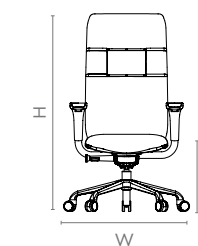

Features

- La Sede's contoured lumbar area can be adjusted to suit your back profile, and comes with a five-position tilt limiter.
- Is equipped with an active Bio-Synchro mechanism that senses your body weight and tilts accordingly.
- A T-spine structure supports the contoured chair back, providing flexibility during back height adjustment.
- The wide, soft-edged PU-top armrests provide complete support to your elbows and forearms, and can be height-adjusted as per your need.

Colour & Material

LEATHER

Measurements

High Back

Mid Back

Visitor

All sizes in cm	Width	Depth	Height	Seat Height
High Back	76.1	76.1	114.0 - 131.5	44.0 - 54.0
Mid Back	76.1	76.1	96.5 - 114.0	44.0 - 54.0
Visitor	60.9	64.7	98.2	46.2

Marvel

Features

- Comes equipped with an active Bio-Synchro mechanism that senses your body weight and tilts accordingly.
- A T-spine structure supports the contoured chair back, providing flexibility during the back height adjustment.
- The wide, soft-edged PU-top armrests provide complete support to your elbows and forearms, and can be height-adjusted as per your need.

Colour & Material

LEATHERETTE CHAIR

Measurements

All sizes in cm	Width	Depth	Height	Seat Height
High Back	76.1	76.1	112.7 - 130.2	43.1 - 53.1
Mid Back	76.1	76.1	96.5 - 114.0	43.1 - 53.1
Visitor	60.9	64.2	98.2	44.8