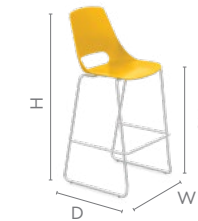

Colour & Material

KNITTED FABRIC SEATING

Measurements

Scintilla with Rolling Castors

Scintilla with Fixed Glides

All sizes in cm	Width	Depth	Height	Seat Height
Scintilla with Rolling Castors	71.6	71.6	104.8 - 122.8	62.0 - 80.0
Scintilla with Fixed Glides	71.6	71.6	101.9 - 119.9	59.1 - 77.1

Shine

Design Registered

Shine

Features

- The Shine collection is marked by a moulded sleek back and seat profile.
- The fluid lines of the chair's spacious seat rise up to form the gentle rose petal-like curve at the top.
- This curve also serves as an easy 'grab zone' when the chair has to be moved around.
- Available with a choice of five robust and efficient frame designs, Shine offers you a versatile collection of chairs that adapt easily and endlessly in different work zones.

Measurements

All sizes in cm	Width	Depth	Height	Seat Height
Shine Universal	51.5	52.5	81.5	45.5
Shine Loop	47.5	53.5	81.0	45.0
Shine Junior	44.0	53.5	81.5	46.0
Shine Elevate	47.5	54.0	109.5	73.5

Colour & Material