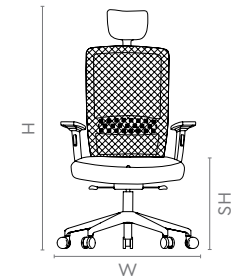

All sizes in cm	Width	Depth	Height	Seat Height
High Back	76.0	76.0	114.0 - 123.5	43.5 - 54.0
Mid Back	76.0	76.0	95.5 - 105.5	43.5 - 54.0

Thrive

Thrive

Features

- Thrive's cushioned headrest provides adequate neck support, while the coat hanger provides smart storage for coats, jackets, or ties.
- Comes with a sliding seat that enables depth adjustment to fit users of different sizes.
- Height-adjustable lumbar support ensures comfort while performing various tasks like reading, typing, interacting, and relaxing.