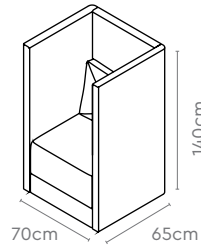

Cue Work Lounge

Features

- The CUE Work Lounge comprises standalone horizontal poufs, curved poufs, sofa sets, phone booths, and discussion carriages.
- You can combine these elements in any number of combinations and layouts, creating workspaces that are perfect for your teams and their activities.

Measurements

1 Seater Sofa with 1400mm

1 Seater Sofa 1400