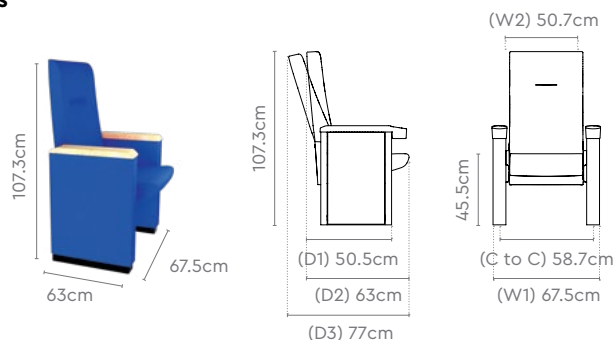

Design Registered

Colour & Material

FOAM LAMINATED FABRIC SEATING

Measurements

Flexi-back (HB)

Synchro Slide (MB)

All sizes in cm	Centre To Centre	Width 1, Width 2	Depth 1, Depth 2, Depth 3	Height	Seat Height
Flexi-back (HB)	58.7	67.5, 50.7	50.5, 63.0, 77.0	107.3	45.5
Flexi-back (MB)	58.7	67.5, 50.7	50.0, 62.0, 73.0	95.3	45.5
Synchro Slide (HB)	61.0	69.9, 52.1	50.5, 63.0, 80.0	107.3	45.5
Synchro Slide (MB)	61.0	69.9, 52.1	49.5, 62.0, 76.8	95.3	45.5

Design Registered

Colour & Material

FABRIC SEATS

Measurements

Eco Mars Flexi-back (HB)

Eco Mars Synchro Slide (MB)

All sizes in cm	Centre To Centre	Width 1, Width 2	Depth 1, Depth 2, Depth 3	Height	Seat Height
Eco Mars Flexi-back (HB)	58.2	67.5, 48.9	52.2, 63.1, 77.0	107.3	44.1
Eco Mars Flexi-back (MB)	58.2	67.5, 48.9	51.4, 62.3, 73.0	95.3	44.1
Eco Mars Synchro Slide (HB)	61.0	70.3, 51.7	51.4, 63.2, 77.0	107.3	44.1
Eco Mars Synchro Slide (MB)	61.0	70.3, 51.7	50.8, 61.6, 76.8	95.3	44.1