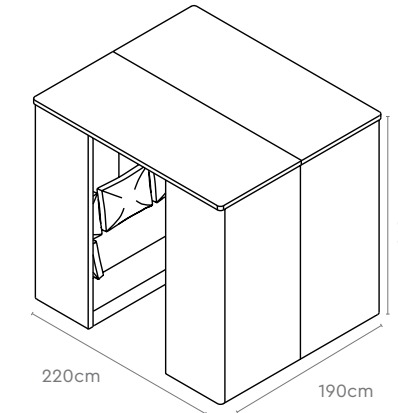

Measurements

Meeting Booth