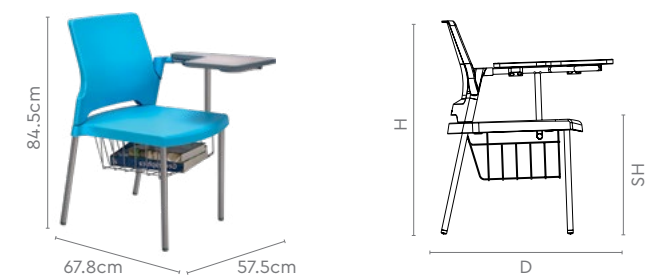

Measurements

All sizes in cm	Width	Depth	Height	Seat Height
With Desklet	57.5	67.8	84.5	45.0