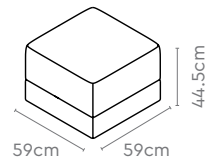

Cue Work Lounge

Features

- The CUE Work Lounge comprises standalone horizontal poufs, curved poufs, sofa sets, phone booths, and discussion carriages.
- You can combine these elements in any number of combinations and layouts, creating workspaces that are perfect for your teams and their activities.

Measurements

Seater Poufs

1 Seater