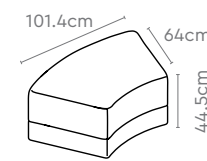

Measurements

Seater Poufs

1 Seater

2 Seater

3 Seater

45 ° Curved Seat

Colour & Material

SOFA FABRIC SEATING