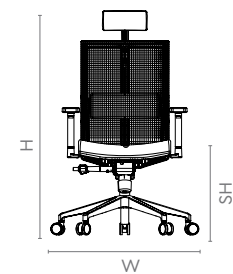

Aero

Features

- The Aero is a patterned mesh chair with a height-adjustable lumbar support.
- Its armrests are height-adjustable as well, offering superior comfort.
- Comes with a coat hanger at the top, and a nylon pedestal at the bottom.
- Enables two seat depth for different body structures, and a four-position locking mechanism.

Colour & Material

KNITTED FABRIC SEATING

Measurements

High Back

Mid Back

All sizes in cm	Width	Depth	Height	Seat Height
High Back	76.1	76.1	114.0 - 128.2	44.0 - 54.0
Mid Back	76.1	76.1	98.0 - 108.0	44.0 - 54.0

Greta 2.0

Features

- The Greta 2.0's minimalistic design and aesthetics lend a sense of style and sophistication to any office space it's in.
- It comes with several in-built ergonomic adjustments that enable comfortable and elongated sitting sessions.
- It's designed to keep you relaxed all day long, and comes equipped with an adjustable lumbar support, seat height, headrest, armrests, multiple back locks, and back tilt positions.
- Conforms to BIFMA X5.1 standards.