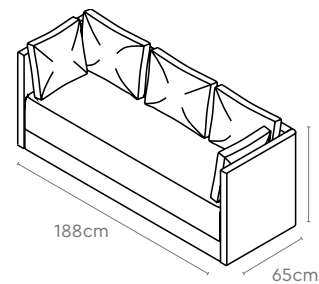

3 Seater Sofa 700

All sizes in cm	Width	Depth	Height	Seat Depth
1 Seater	59.0	59.0	44.5	-
2 Seater	118.0	59.0	44.5	-
3 Seater	177.0	59.0	44.5	-
45° Curved Seat	101.4	64.0	44.5	59.0
1 Seater Sofa 700	70.0	65.0	70.0	-
2 Seater Sofa 700	129.0	65.0	70.0	-
3 Seater Sofa 700	188.0	65.0	70.0	-

Design Registered

Cue Work Lounge

Features

- The CUE Work Lounge comprises standalone horizontal poufs, curved poufs, sofa sets, phone booths, and discussion carriages.
- You can combine these elements in any number of combinations and layouts, creating workspaces that are perfect for your teams and their activities.