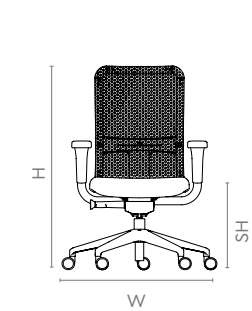

Colour & Material

LEATHERETTE CHAIR

Elite

Features

- The Elite is a quilted leatherette chair with a height-adjustable lumbar support.
- Its armrests are height-adjustable as well, offering superior comfort.
- Comes with a coat hanger at the top, and chrome pedestal at the bottom.
- Enables two seat depth for different body structures, and a four-position locking mechanism.

Colour & Material

LEATHERETTE CHAIR

Measurements

Elite

All sizes in cm	Width	Depth	Height	Seat Height
Elite	76.1	76.1	114.0 - 128.2	44.0 - 54.0

Versa Mesh

Features

- Versa Mesh's ergonomic contour enables long term seating and lets you perform multi-role tasks with ease.
- Comes equipped with an active Bio-Synchro mechanism that sense your body weight and tilts accordingly.
- A T-spine structure supports the contoured chair back, providing flexibility during back height adjustment.
- The wide, soft-edged PU-top armrests provide complete support to your elbows and forearms, and can be height-adjusted as per your need.

Colour & Material

FOAM LAMINATED FABRIC SEATING

Measurements

Versa Mesh - High Back

All sizes in cm	Width	Depth	Height	Seat Height
High Back	76.1	76.1	97.3 - 114.8	43.6 - 53.6

Ace

Ace

Features