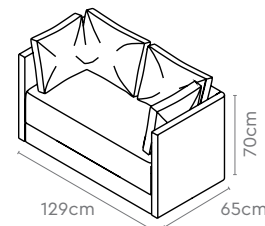

2 Seater Sofa 700