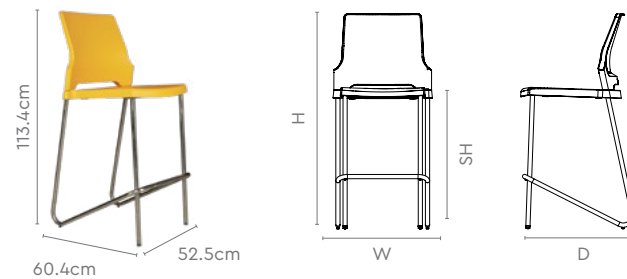

Design Registered

Colour & Material

UNWIND RANGE

Measurements

Without Armrest

High Seating

All sizes in cm	Width	Depth	Height	Seat Height
Without Armrest	52.5	55.8	84.5	45.0
High Seating	52.5	60.4	113.4	74.0

Scintilla High Chair

Features

- The Scintilla's unique back-tilt feature allows for an upright as well as relaxed angle.
- Its body hugging contours comfortably support your back, thus reducing pressure on the intervertebral discs.
- The scratch-resistant Flip-up desklet with a bean-shaped inner curve makes the chair comfortable for different body types.
- Scratch-resistant broad armrest ensures proper comfort to arms during long sitting hours.
- Comes with an adjustable anti-slide footing for added comfort.