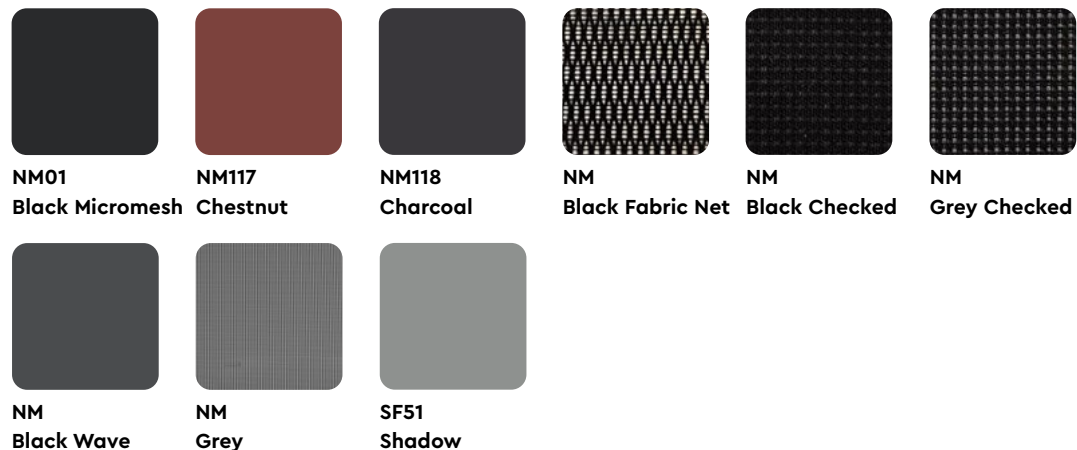

-  FS05
Leaf Green
-  FC02
Dark Tangerine
-  FS20
Cardinal
-  PW11
Vivid Cerulean
-  LM21
Sugar White

Foam Laminated Fabric Seating (FL)

-  FL01
Black Ink
-  FL04
Prussian Blue
-  FL06
Garnet
-  FL07
Royal Blue
-  FL08
Saddle Brown
-  FL10
Earth Stone
-  FL14
Vitamin Bright
-  FL56
Amethyst Regale

Breakout Fabric Seating (FB)

-  FB03
Cement Grey
-  FB04
Ink
-  FB18
Milan Red
-  FB51
Shadow

Sofa Fabric Seating (FS)

-  FS02
Dark Tangerine
-  FS04
Denim
-  FS05
Leaf Green
-  FS11
Vivid Cerulean
-  FS20
Cardinal
-  FS72
Mink
-  Peacock
-  Flame
-  Citron
-  Cement Grey

Crepe Fabric Seating (FC)

Knitted Fabric Seating (FK)

Leatherette Sofa (LS)

Leather (LT)

Leatherette Chair (LC)

Net / Micro Mesh / Spacer Fabric Seating (NM & SF)

Plush Fabric (FP)

Unwind Range

Laminate (LM)

Membrane Range (MB)

Fabric Modular (FO)

						
FO02 Dark Tangerine	FO03 Cement Grey	FO04 Prussian Blue	FO05 Leaf Green	FO06 Garnet	FO07 Royal Blue	FO08 Saddle Brown
						
FO10 Earth Stone	FO11 Vivid Cerulean	FO12 Azure	FO13 Aero Bue	FO14 Vitamin Bright	FO15 Gargoyle	FO16 Sunset Sky
						
FO19 Indian Red Chili	FO20 Cardinal	FO22 Orchid Purple	FO24 Blue Iceberg	FO25 Country Green	FO28 Boysenberry	FO29 Amethyst
						
FO30 Powder Blue	FO31 Blue Grass	FO33 Tree Mist	FO35 Victorian Gold	FO36 Cream	FO38 Oranger Spark	FO39 Burnt Orange
						
FO41 Young Wine	FO42 Copper Moon	FO44 Warm Grey	FO45 Stone Path	FO46 Roasted Bean	FO47 Champagne	FO54 Fresh Leaf
						
FO55 Plum Pastel	FO57 Baby Blue	FO58 Caspian Sea	FO60 Blue Ivy	FO62 Citrus	FO63 Green Sea	FO65 Conifer
						
FO67 Jungle Cane	FO69 Luminous	FO70 Fuscia	FO70 Jaipur Pink	FO73 White Sand	FO75 Acron	FO76 Indian Coffee
						
FO85 Granada	FO86 Latte	FO87 Sliver Line	FO88 Caramel			