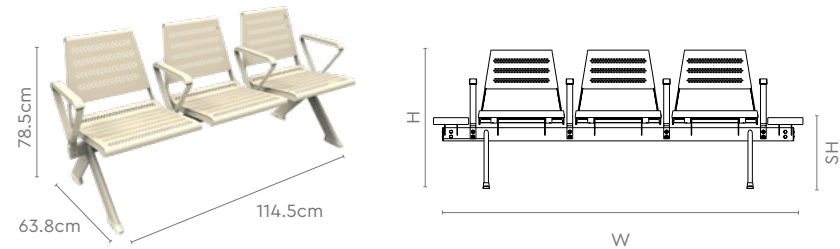

Pair with

Topo Square Table

Proportion

All sizes in cm	Width	Depth	Height	Seat Height
MTX2XX/MTX2IX	114.5	63.8	78.5	44.1
MTX2XS/MTX2IS	155.0	63.8	78.5	44.1
MTX3XX/MTX3IX	169.5	63.8	78.5	44.1
MTX3XS	210.0	63.8	78.5	44.1
2 Seater	155.0	63.8	78.5	46.4

Traverse

Features

- The Traverse is designed to accommodate users of all statures, with its large contoured seat and back offering appropriate lumbar support.
- It also provides ample space to relax, making waiting for long hours more comfortable without straining the body.
- A cushion for the seat and back can be added for enhanced aesthetics and comfort. Common arms can also be retrofitted.
- The seat's neat form reduces the chances of tripping.