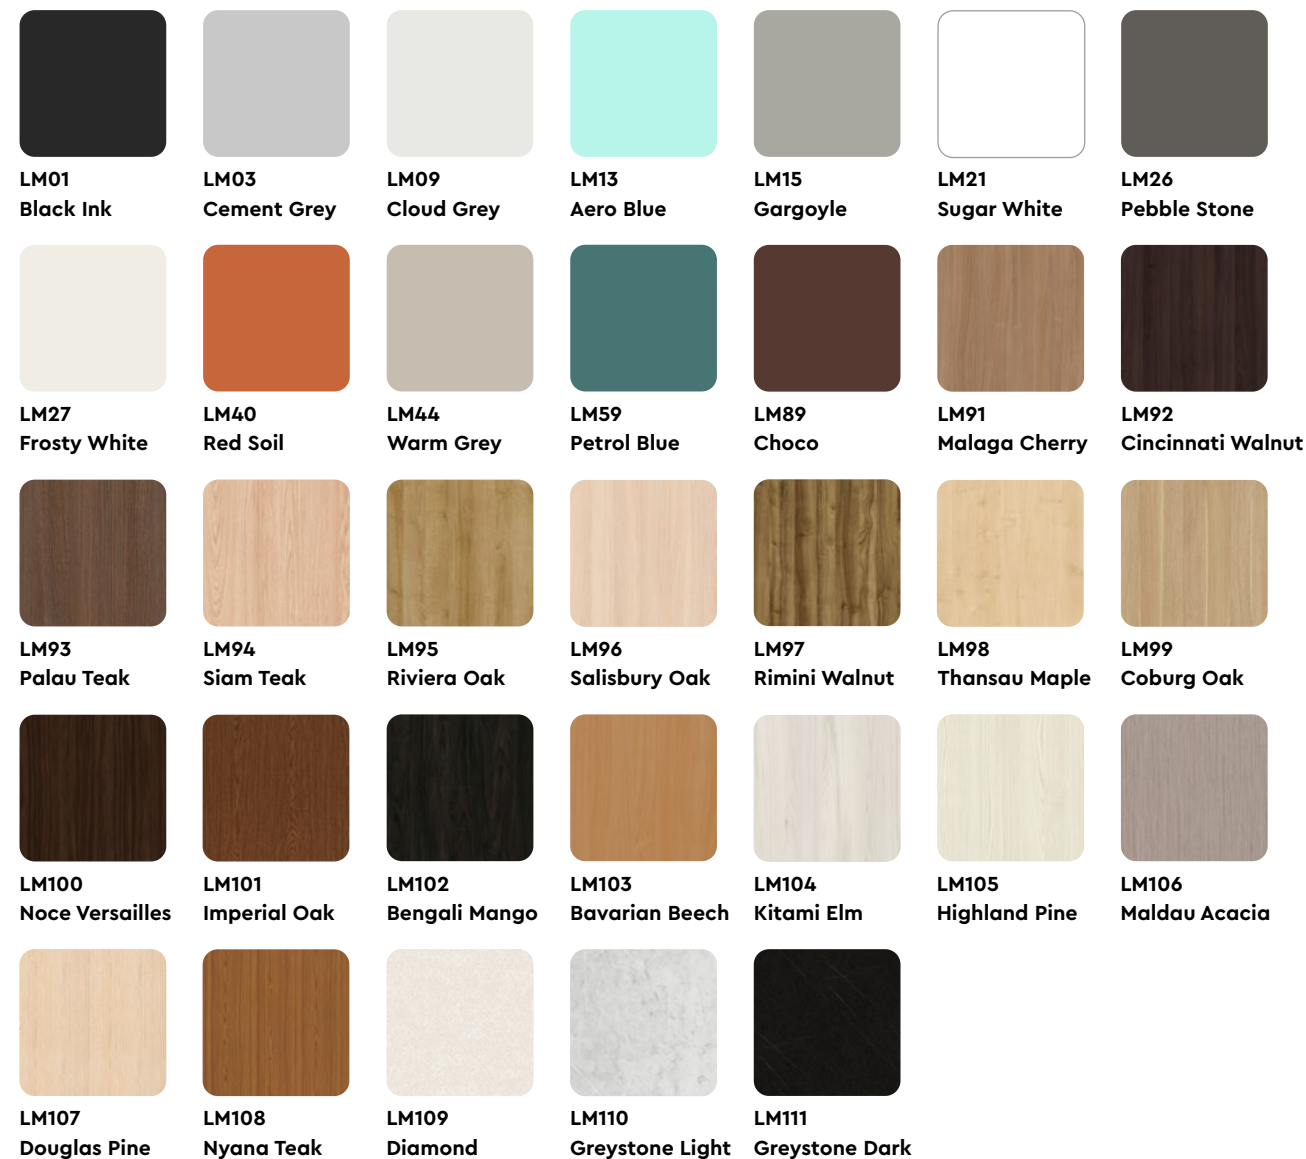

-  FS05
Leaf Green
-  FC02
Dark Tangerine
-  FS20
Cardinal
-  PW11
Vivid Cerulean
-  LM21
Sugar White

Foam Laminated Fabric Seating (FL)

-  FL01
Black Ink
-  FL04
Prussian Blue
-  FL06
Garnet
-  FL07
Royal Blue
-  FL08
Saddle Brown
-  FL10
Earth Stone
-  FL14
Vitamin Bright
-  FL56
Amethyst Regale

Breakout Fabric Seating (FB)

-  FB03
Cement Grey
-  FB04
Ink
-  FB18
Milan Red
-  FB51
Shadow

Sofa Fabric Seating (FS)

-  FS02
Dark Tangerine
-  FS04
Denim
-  FS05
Leaf Green
-  FS11
Vivid Cerulean
-  FS20
Cardinal
-  FS72
Mink
-  Peacock
-  Flame
-  Citron
-  Cement Grey

Laminate (LM)

Membrane Range (MB)

Fabric Modular (FO)

						
FO02 Dark Tangerine	FO03 Cement Grey	FO04 Prussian Blue	FO05 Leaf Green	FO06 Garnet	FO07 Royal Blue	FO08 Saddle Brown
						
FO10 Earth Stone	FO11 Vivid Cerulean	FO12 Azure	FO13 Aero Bue	FO14 Vitamin Bright	FO15 Gargoyle	FO16 Sunset Sky
						
FO19 Indian Red Chili	FO20 Cardinal	FO22 Orchid Purple	FO24 Blue Iceberg	FO25 Country Green	FO28 Boysenberry	FO29 Amethyst
						
FO30 Powder Blue	FO31 Blue Grass	FO33 Tree Mist	FO35 Victorian Gold	FO36 Cream	FO38 Oranger Spark	FO39 Burnt Orange
						
FO41 Young Wine	FO42 Copper Moon	FO44 Warm Grey	FO45 Stone Path	FO46 Roasted Bean	FO47 Champagne	FO54 Fresh Leaf
						
FO55 Plum Pastel	FO57 Baby Blue	FO58 Caspian Sea	FO60 Blue Ivy	FO62 Citrus	FO63 Green Sea	FO65 Conifer
						
FO67 Jungle Cane	FO69 Luminous	FO70 Fuscia	FO70 Jaipur Pink	FO73 White Sand	FO75 Acron	FO76 Indian Coffee
						
FO85 Granada	FO86 Latte	FO87 Sliver Line	FO88 Caramel			