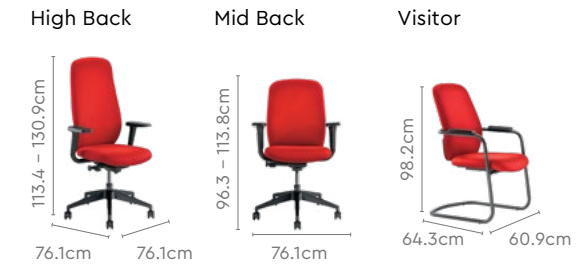

Measurements

All sizes in cm	Width	Depth	Height	Seat Height
High Back	76.1	76.1	102.0 - 119.0	45.0 - 55.0
Mid Back	76.1	76.1	92.0 - 110.0	45.0 - 55.0
Visitor	57.5	58.2	100.8	47.0

Colour & Material

KNITTED FABRIC SEATING

Versa Canvas

Versa Canvas

Features

- Versa Canvas's ergonomic contour enables long term seating and lets you perform multi-role tasks with ease.
- Comes equipped with an active Bio-Synchro mechanism that sense your body weight and tilts accordingly.
- A T-spine structure supports the contoured chair back, providing flexibility during back height adjustment.
- The wide, soft-edged PU-top armrests provide complete support to your elbows and forearms, and can be height-adjusted as per your need.

Measurements

All sizes in cm	Width	Depth	Height	Seat Height
High Back	76.1	76.1	113.4 - 130.9	44.2 - 54.2
Mid Back	76.1	76.1	96.3 - 113.8	44.2 - 54.2
Visitor	60.9	64.3	98.2	44.6

Colour & Material

FOAM LAMINATED FABRIC SEATING