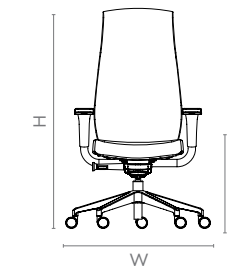

Measurements

All sizes in cm	Width	Depth	Height	Seat Height
High Back	76.1	76.1	102.0 - 119.0	45.0 - 55.0
Mid Back	76.1	76.1	92.0 - 110.0	45.0 - 55.0
Visitor	57.5	58.2	100.8	47.0

Colour & Material

KNITTED FABRIC SEATING

Versa Canvas

Versa Canvas

Features

- Versa Canvas's ergonomic contour enables long term seating and lets you perform multi-role tasks with ease.
- Comes equipped with an active Bio-Synchro mechanism that sense your body weight and tilts accordingly.
- A T-spine structure supports the contoured chair back, providing flexibility during back height adjustment.
- The wide, soft-edged PU-top armrests provide complete support to your elbows and forearms, and can be height-adjusted as per your need.

Measurements

All sizes in cm	Width	Depth	Height	Seat Height
High Back	76.1	76.1	113.4 - 130.9	44.2 - 54.2
Mid Back	76.1	76.1	96.3 - 113.8	44.2 - 54.2
Visitor	60.9	64.3	98.2	44.6

Colour & Material

FOAM LAMINATED FABRIC SEATING