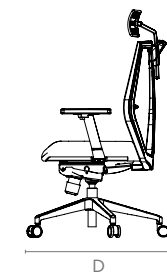

- The Cross is a half mesh and half cushion chair with a height-adjustable lumbar support.
- Its armrests are height-adjustable as well, offering superior comfort.
- Comes with a coat hanger at the top, and nylon pedestal at the bottom.
- Enables two seat depth for different body structures, and a four-position locking mechanism.

Colour & Material

KNITTED FABRIC SEATING

Measurements

High Back

Mid Back

All sizes in cm	Width	Depth	Height	Seat Height
High Back	76.1	76.1	114.0 - 128.2	44.0 - 54.0
Mid Back	76.1	76.1	98.0 - 108.0	44.0 - 54.0

Motion

Features

- The Motion chair's EasyFlex is an innovative system that enables the user to adopt dynamic body movements while seated.
- The unique flexing and spring back motion of this chair is a result of an evolved design construction and hi-tech compounded engineering plastics.
- The seat and back of this chair are firmly connected to the base frame and are cantilevered in a way that allows multi-dimensional movement.