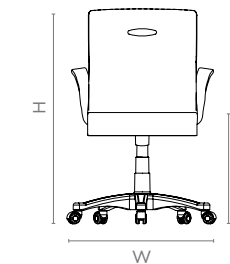

Measurements

All sizes in cm	Width	Depth	Height	Seat Height
High Back (without Headrest)	75.0	75.0	101.0 - 118.0	41.0 - 51.0
Mid Back	75.0	75.0	93.5 - 110.5	41.0 - 51.0
Visitor	51.0	66.5	96.0	48.0

Colour & Material

Measurements

All sizes in cm	Width	Depth	Height	Seat Height
High Back	76.3	76.3	97.0 – 109.0	42.5 – 54.5
Mid Back	76.3	76.3	85.5 – 97.5	42.5 – 54.5
Visitor	61.4	61.4	89.5	46.5

Colour & Material

CREPE FABRIC SEATING