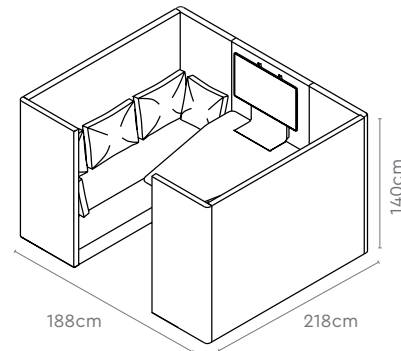

Measurements

1 Seater Sofa with 1400mm

1 Seater Sofa 1400

2 Seater Sofa 1400

3 Seater Sofa 1400

45 Circular 1400

Media Booth

Colour & Material