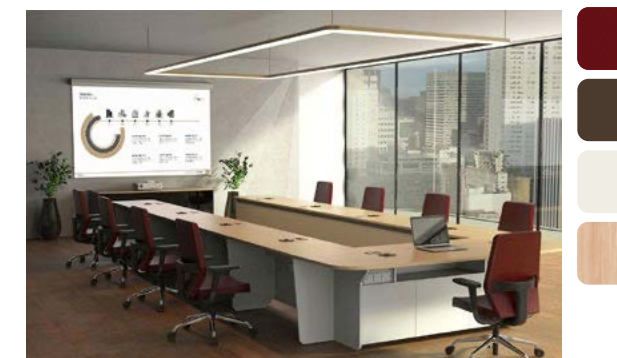

Theme: Secure