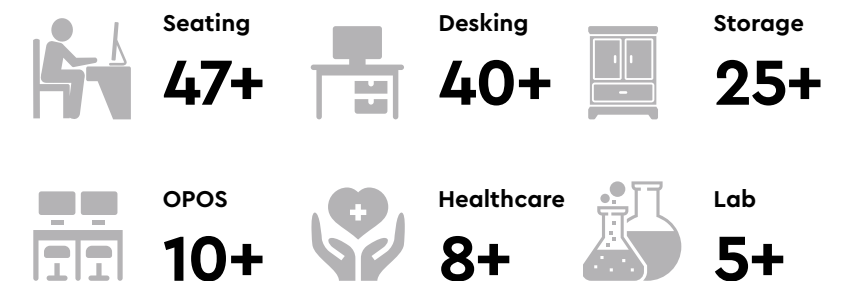

Widest product portfolio across product lines