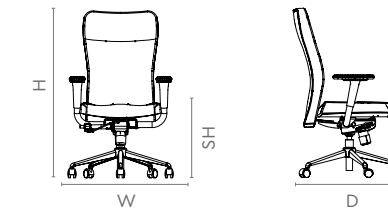

Colour & Material

KNITTED FABRIC SEATING

Measurements

High Back

Visitor

All sizes in cm	Width	Depth	Height	Seat Height
High Back	76.0	76.0	99.5 - 108.8	44.5 - 53.8
Visitor	48.5	58.9	93.3	47.1

Kareena NXT

Kareena NXT

Features

- The Kareena NXT chair is complete with leather upholstery for a luxurious touch and feel.
- Multiple locking positions make it suitable for different tasks, and its contoured seat maximises body contact area, minimising discomfort.
- Comes with a pneumatic seat height adjustment mechanism, fixed chrome-finished armrests, and a five-pronged die cast aluminium pedestal.

Measurements

All sizes in cm	Width	Depth	Height	Seat Height
High Back (without Headrest)	75.0	75.0	101.0 - 118.0	41.0 - 51.0
Mid Back	75.0	75.0	93.5 - 110.5	41.0 - 51.0
Visitor	51.0	66.5	96.0	48.0

Colour & Material