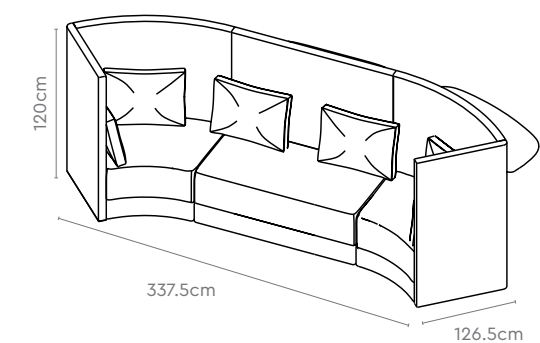

All sizes in cm	Width	Depth	Height
1 Seater Sofa 1200	70.0	65.0	120.0
2 Seater Sofa 1200	129.0	65.0	120.0
3 Seater Sofa 1200	188.0	65.0	120.0
Media Cluster Small	337.5	126.5	120.0
45 Circular 1200	336.5	183.5	120.0