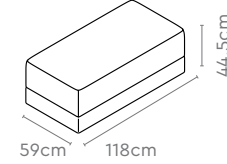

Cue Work Lounge

Features

- The CUE Work Lounge comprises standalone horizontal poufs, curved poufs, sofa sets, phone booths, and discussion carriages.
- You can combine these elements in any number of combinations and layouts, creating workspaces that are perfect for your teams and their activities.

Measurements

Seater Poufs

2 Seater

Colour & Material

SOFA FABRIC SEATING

SEAT

Cardinal

Denim

BREAKOUT FABRIC SEATING

PANELS & BASE

Shadow

Cement Grey

Seater Sofa with 700mm Panels

All sizes in cm	Width	Depth	Height	Seat Depth
1 Seater	59.0	59.0	44.5	-
2 Seater	118.0	59.0	44.5	-
3 Seater	177.0	59.0	44.5	-
45° Curved Seat	101.4	64.0	44.5	59.0
1 Seater Sofa 700	70.0	65.0	70.0	-
2 Seater Sofa 700	129.0	65.0	70.0	-
3 Seater Sofa 700	188.0	65.0	70.0	-

Design Registered

Cue Work Lounge

Features

- The CUE Work Lounge comprises standalone horizontal poufs, curved poufs, sofa sets, phone booths, and discussion carriages.
- You can combine these elements in any number of combinations and layouts, creating workspaces that are perfect for your teams and their activities.

Measurements

1 Seater Sofa with 1200mm

Colour & Material

SOFA FABRIC SEATING

SEAT

Cardinal

Denim

BREAKOUT FABRIC SEATING

PANELS & BASE

Shadow

Cement Grey

Media Cluster Small

All sizes in cm	Width	Depth	Height
1 Seater Sofa 1200	70.0	65.0	120.0
2 Seater Sofa 1200	129.0	65.0	120.0
3 Seater Sofa 1200	188.0	65.0	120.0
Media Cluster Small	337.5	126.5	120.0
45 Circular 1200	336.5	183.5	120.0

Design Registered