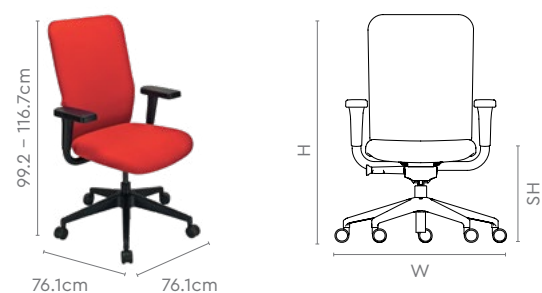

Measurements

All sizes in cm	Width	Depth	Height	Seat Height
High Back	76.1	76.1	113.4 - 130.9	44.2 - 54.2
Mid Back	76.1	76.1	96.3 - 113.8	44.2 - 54.2
Visitor	60.9	64.3	98.2	44.6

Colour & Material

FOAM LAMINATED FABRIC SEATING

Versa Cushion

Features

- Versa Cushion's ergonomic contour enables long term seating and lets you perform multi-role tasks with ease.
- Comes equipped with an active Bio-Synchro mechanism that sense your body weight and tilts accordingly.
- A T-spine structure supports the contoured chair back, providing flexibility during back height adjustment.
- The wide, soft-edged PU-top armrests provide complete support to your elbows and forearms, and can be height-adjusted as per your need.

Colour & Material

FOAM LAMINATED FABRIC SEATING

Measurements

Versa Cushion - High Back

All sizes in cm	Width	Depth	Height	Seat Height
High Back	76.1	76.1	99.2 - 116.7	43.6 - 53.6

Thrill

Features

- The Thrill chairs come with a cushioned seat and back for added luxury, comfort, and aesthetics.
- Equipped with a Central Tilt Synchro Mechanism, making it easy to lock the backrest at a comfortable recline angle.
- Comes with armrests that are height-adjustable, rotatable, and can be pushed to the front and back.
- Finished with a tapered back for increased comfort and convenience during long working hours.