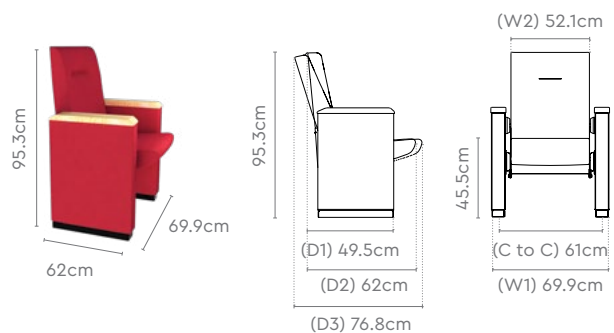

Design Registered

Colour & Material

FOAM LAMINATED FABRIC SEATING

Measurements

Flexi-back (HB)

Synchro Slide (MB)

All sizes in cm	Centre To Centre	Width 1, Width 2	Depth 1, Depth 2, Depth 3	Height	Seat Height
Flexi-back (HB)	58.7	67.5, 50.7	50.5, 63.0, 77.0	107.3	45.5
Flexi-back (MB)	58.7	67.5, 50.7	50.0, 62.0, 73.0	95.3	45.5
Synchro Slide (HB)	61.0	69.9, 52.1	50.5, 63.0, 80.0	107.3	45.5
Synchro Slide (MB)	61.0	69.9, 52.1	49.5, 62.0, 76.8	95.3	45.5