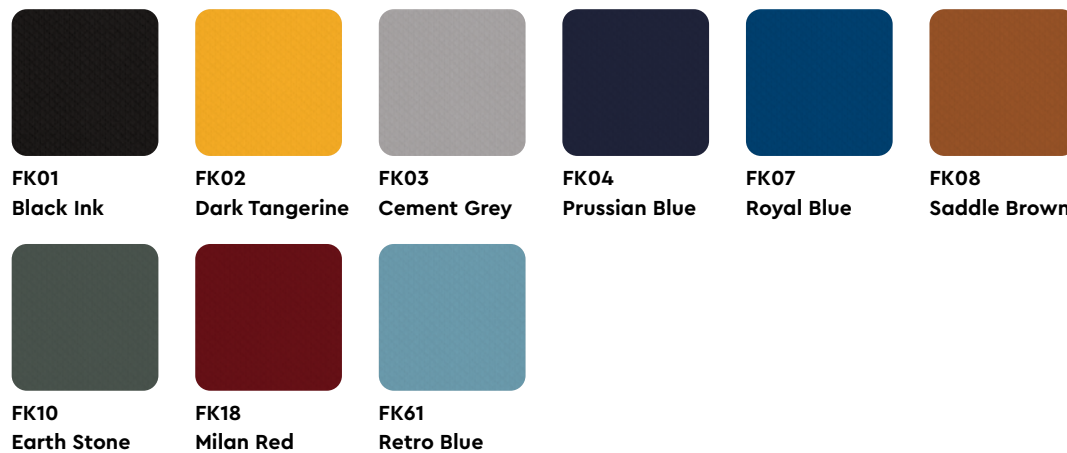

Knitted Fabric Seating (FK)