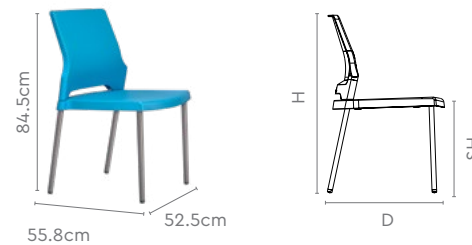

Design Registered

Colour & Material

UNWIND RANGE

Measurements

Without Armrest

High Seating

All sizes in cm	Width	Depth	Height	Seat Height
Without Armrest	52.5	55.8	84.5	45.0
High Seating	52.5	60.4	113.4	74.0