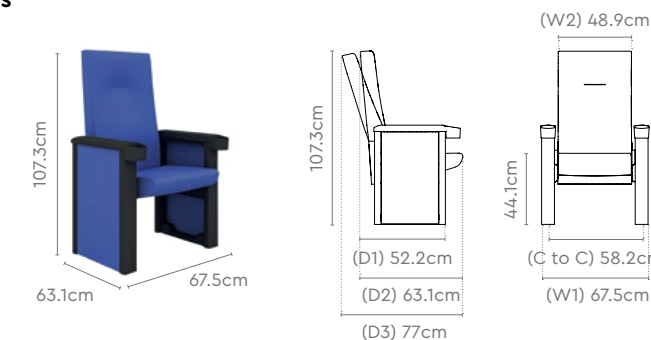

Design Registered

Colour & Material

FABRIC SEATS

Measurements

Eco Mars Flexi-back (HB)

Eco Mars Synchro Slide (MB)

All sizes in cm	Centre To Centre	Width 1, Width 2	Depth 1, Depth 2, Depth 3	Height	Seat Height
Eco Mars Flexi-back (HB)	58.2	67.5, 48.9	52.2, 63.1, 77.0	107.3	44.1
Eco Mars Flexi-back (MB)	58.2	67.5, 48.9	51.4, 62.3, 73.0	95.3	44.1
Eco Mars Synchro Slide (HB)	61.0	70.3, 51.7	51.4, 63.2, 77.0	107.3	44.1
Eco Mars Synchro Slide (MB)	61.0	70.3, 51.7	50.8, 61.6, 76.8	95.3	44.1