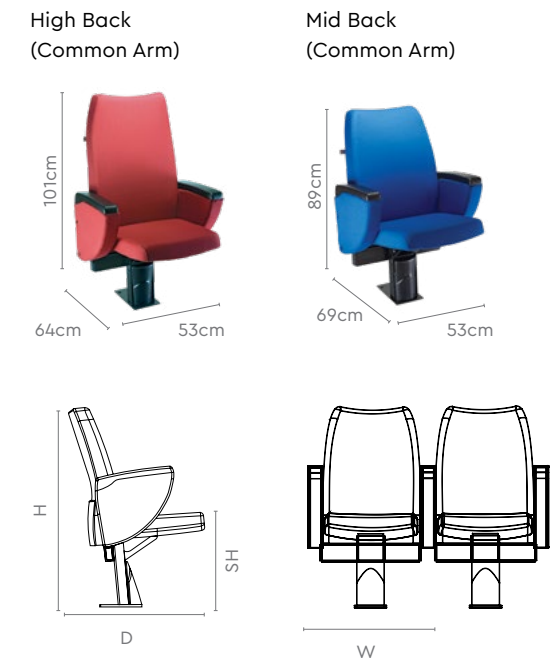

Measurements

Colour & Material

BREAKOUT FABRIC SEATING

All sizes in cm	Width	Depth	Height	Seat Height
U Frame	60.9	65.4	98.4	46.2
I Frame	60.9	65.4	98.4	46.2

Jupiter

Features

- The Jupiter is a modern auditorium seating solution, with a highly functional and aesthetically appealing design.
- Comes with an understructure that's fixed to the ground by foundation expansion bolts for greater stability.
- Is complete with armrests that are made with seasoned wood, and upholstered with PU foam.
- In short, the Jupiter auditorium chair is where great aesthetics meets superior comfort.

Colour & Material

CREPE FABRIC SEATING

Measurements

All sizes in cm	Width	Depth	Height	Seat Height
High Back (Individual arm)	60.0	64.0	101.0	46.5
High Back (Common arm)	53.0	64.0	101.0	46.5
Mid Back (Individual arm)	60.0	69.0	89.0	46.5
Mid Back (Common arm)	53.0	69.0	89.0	46.5