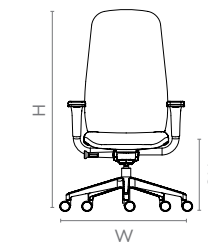

Colour & Material

LEATHERETTE CHAIR

Measurements

All sizes in cm	Width	Depth	Height	Seat Height
High Back	76.1	76.1	112.7 - 130.2	43.1 - 53.1
Mid Back	76.1	76.1	96.5 - 114.0	43.1 - 53.1
Visitor	60.9	64.2	98.2	44.8

Versa Neo

Features

- Versa Neo's ergonomic contour enables long term seating and lets you perform multi-role tasks with ease.
- Comes equipped with an active Bio-Synchro mechanism that senses your body weight and tilts accordingly.
- A T-spine structure supports the contoured chair back, providing flexibility during back height adjustment.
- The wide, soft-edged PU-top armrests provide complete support to your elbows and forearms, and can be height-adjusted as per your need.

Colour & Material

LEATHERETTE CHAIR

SPACER FABRIC SEATING

Measurements

All sizes in cm	Width	Depth	Height	Seat Height
High Back	76.1	76.1	113.6 - 131.1	44.4 - 54.4
Mid Back	76.1	76.1	98.6 - 116.1	44.4 - 54.4
Visitor	60.9	64.3	99.5	44.8

Colour & Material

LEATHERETTE CHAIR

Measurements

High Back (with Headrest)

All sizes in cm	Width	Depth	Height	Seat Height
High Back (with Headrest)	75.0	75.0	113.5 - 138.0	41.0 - 51.0

Beat

Features

- The Beat chair is equipped with a lever-less, drop-lift function for intuitive back height adjustment while being seated.
- Its trapezoidal back design gives you an easy grip to adjust its back height.
- Multiple locking positions make it suitable for different tasks, and the Beat's wide upper back and contoured seat maximises body contact area, and therefore minimises discomfort.
- A button underneath the arm pad enables arm height adjustment.