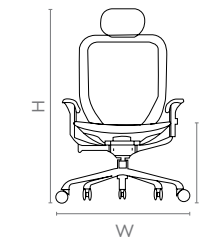

Measurements