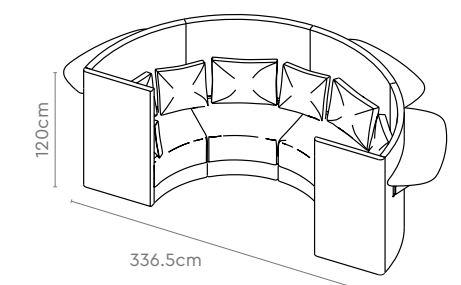

Measurements

1 Seater Sofa with 1200mm

1 Seater Sofa 1200

2 Seater Sofa 1200

3 Seater Sofa 1200

45 Circular 1200

Colour & Material

SOFA FABRIC SEATING