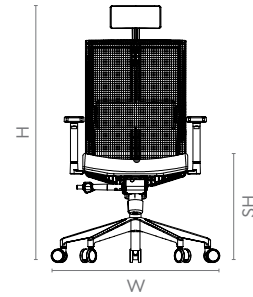

Measurements

All sizes in cm	Width	Depth	Height	Seat Height
Executive HB	77.0	77.0	114.0 - 221.5	45.0 - 54.5
Executive FB	77.0	77.0	100.0 - 109.5	45.0 - 54.5
Task HB	76.1	76.1	115.0 - 225.0	46.0 - 55.5
Task FB	76.1	76.1	101.0 - 110.5	46.0 - 55.5

Colour & Material

LEATHERETTE CHAIR

Elite

Features

- The Elite is a quilted leatherette chair with a height-adjustable lumbar support.
- Its armrests are height-adjustable as well, offering superior comfort.
- Comes with a coat hanger at the top, and chrome pedestal at the bottom.
- Enables two seat depth for different body structures, and a four-position locking mechanism.

Colour & Material

LEATHERETTE CHAIR

Measurements

Elite

All sizes in cm	Width	Depth	Height	Seat Height
Elite	76.1	76.1	114.0 - 128.2	44.0 - 54.0

Versa Mesh

Features

- Versa Mesh's ergonomic contour enables long term seating and lets you perform multi-role tasks with ease.
- Comes equipped with an active Bio-Synchro mechanism that sense your body weight and tilts accordingly.
- A T-spine structure supports the contoured chair back, providing flexibility during back height adjustment.
- The wide, soft-edged PU-top armrests provide complete support to your elbows and forearms, and can be height-adjusted as per your need.