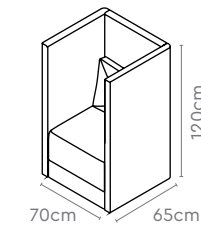

Measurements

1 Seater Sofa with 1200mm

1 Seater Sofa 1200