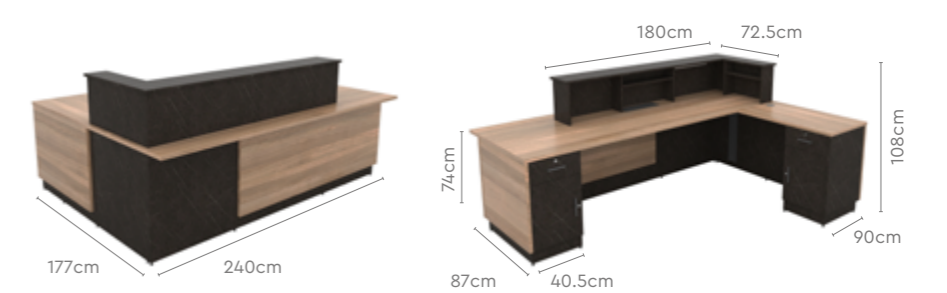

L-Shaped 8 Feet