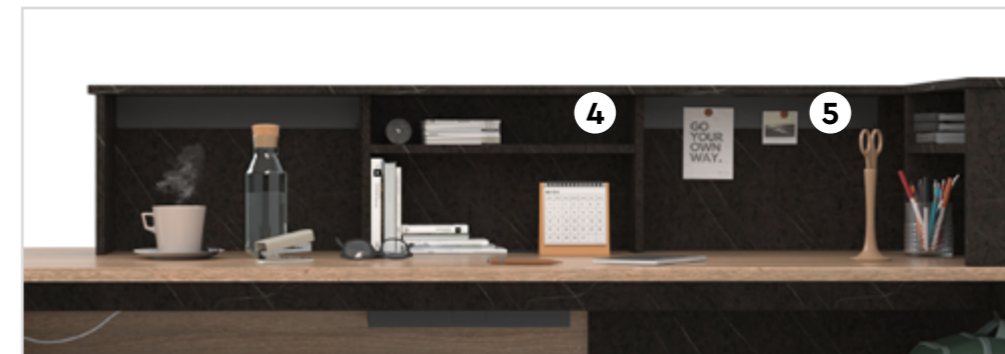

### Integrated And Well-Guided Wire Management

- 1 Wide access flap (A) with provisions for multiple sockets and network ports secured through wire riser (B).
- 2 Grommets included in the desks to tackle cables from landlines and printers.