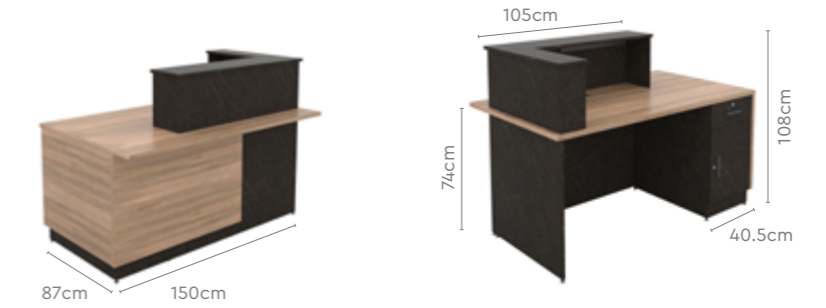

Linear 5 Feet