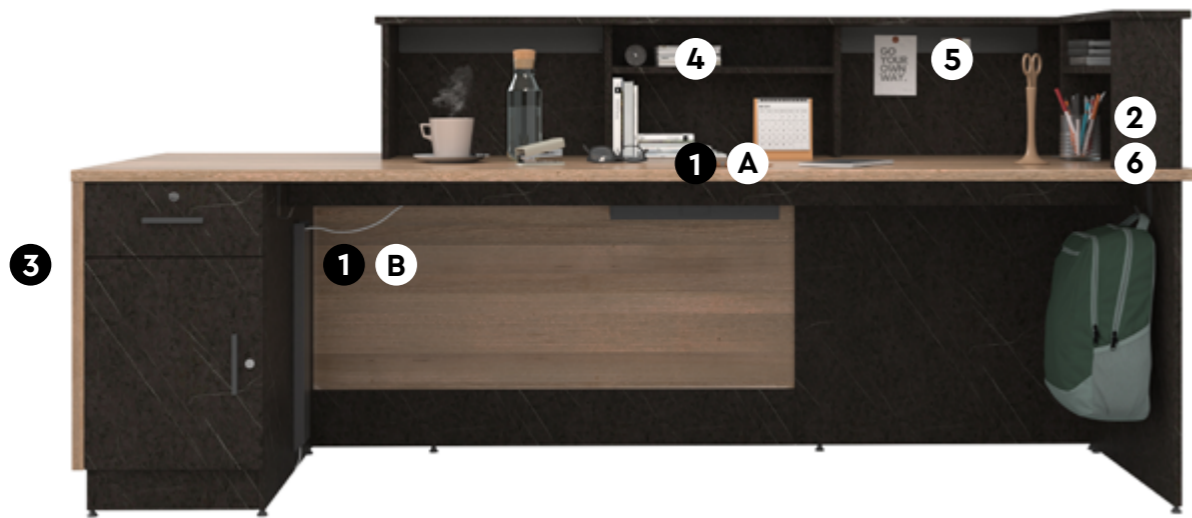

Reflection Reception Desk

A Godrej Interio
Original Design

A GreenGuard
Certified Product

Linear 8 Feet