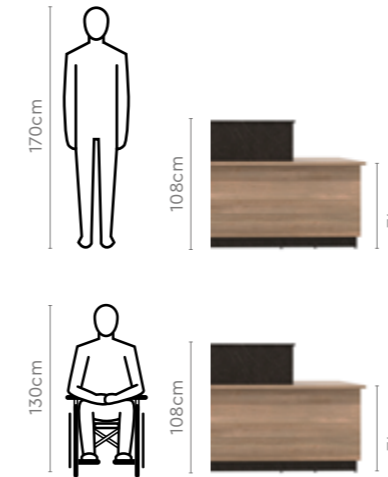

## Reception Desk

L-Shaped 8 Feet

Linear 8 Feet

Linear 5 Feet

### Proportion

### Measurements

All sizes in cm

	Width	Depth	Height
<b>Linear 5 Feet</b>	150.0	87.0	108.0
<b>Linear 8 Feet</b>	240.0	87.0	108.0
<b>L-Shaped 8 Feet</b>	240.0	177.0, 87.0	108.0