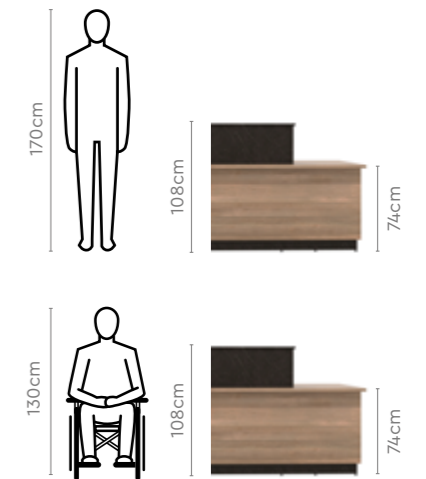

Proportion

In This Set

Linear 8 Feet