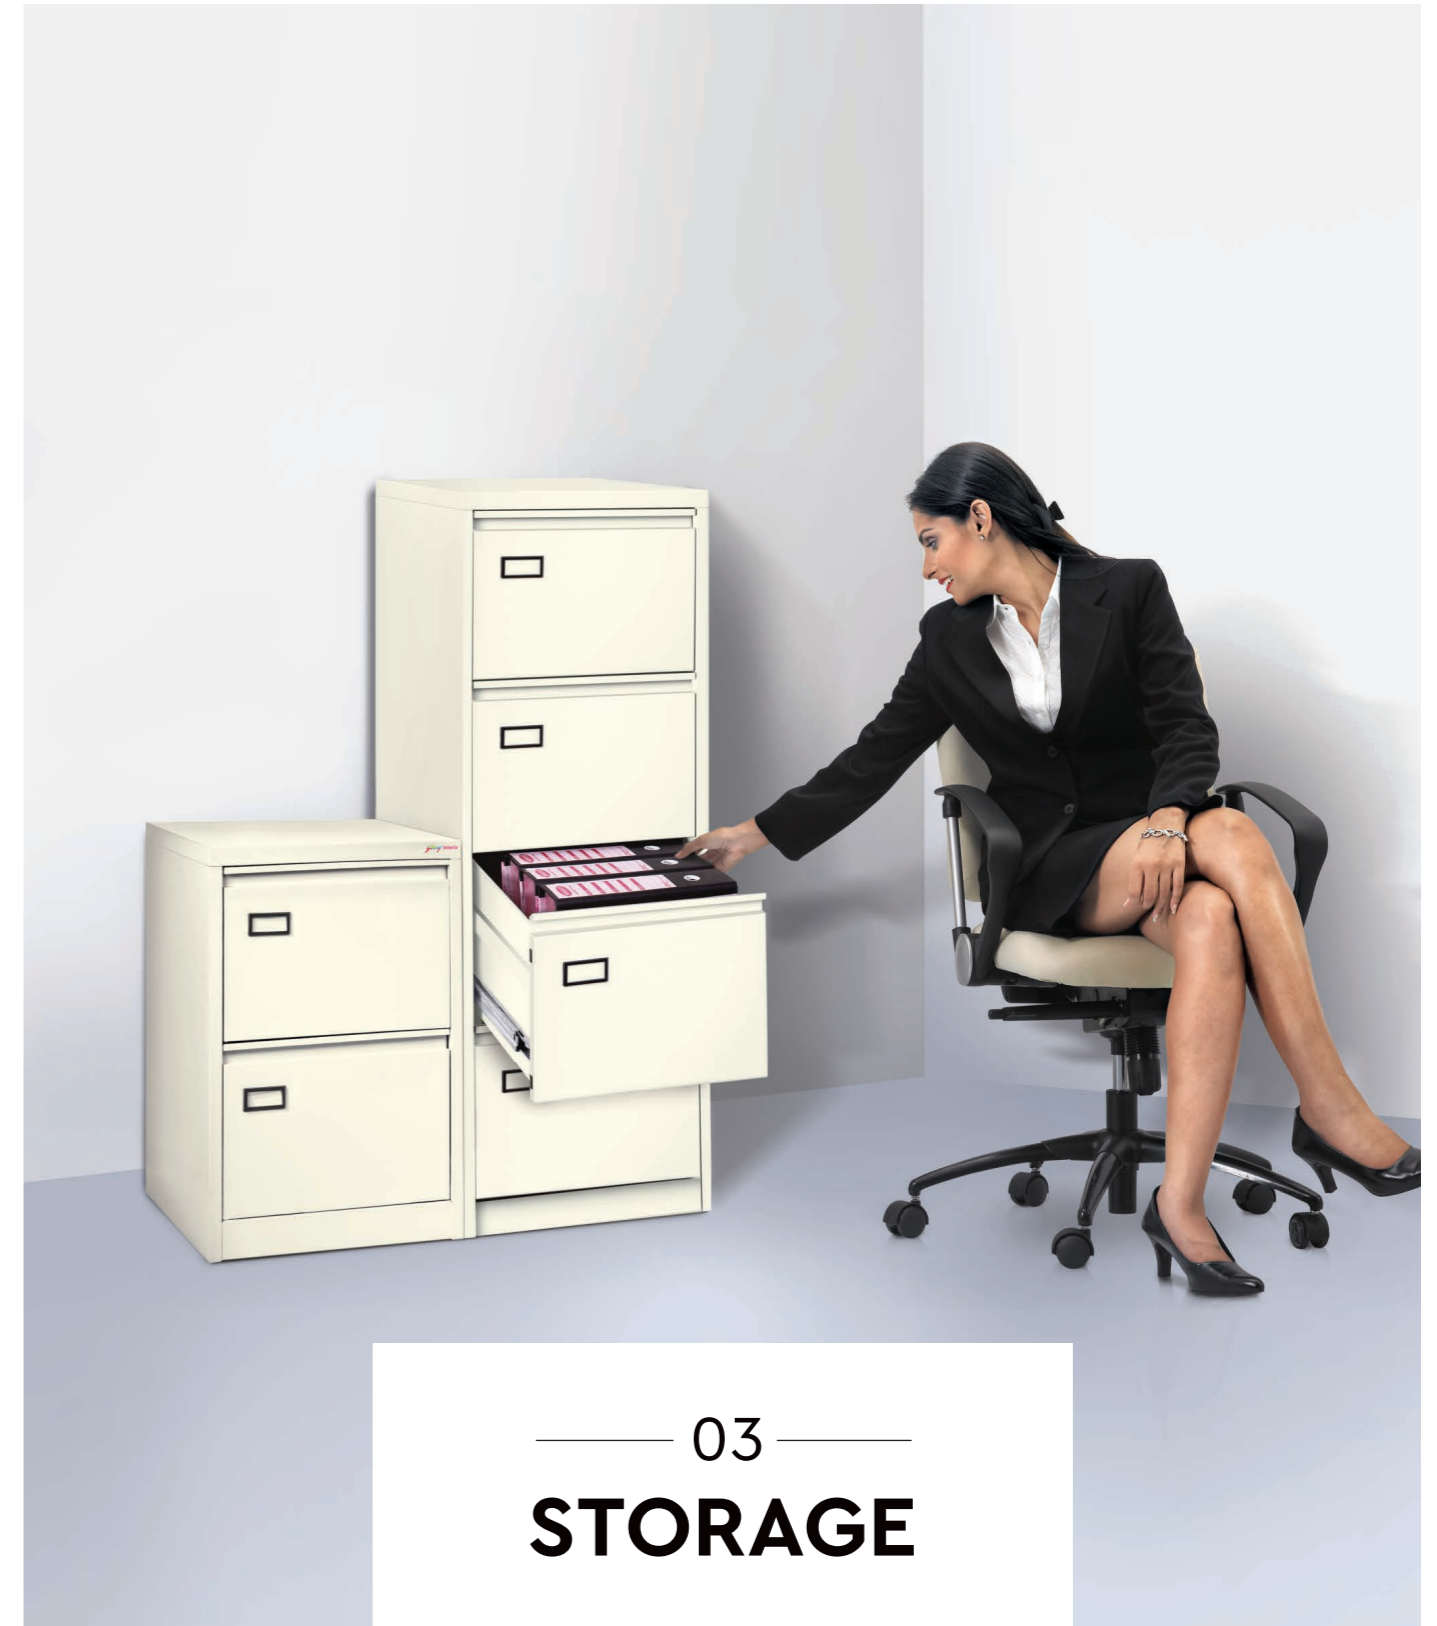

— 03 — STORAGE

Spacious, convenient and elegant, the Godrej Interio range of storages takes care of anything that requires to be stored in safety and in style.

The range is designed to fit a wide variety of styles, so as to complement every décor imaginable.