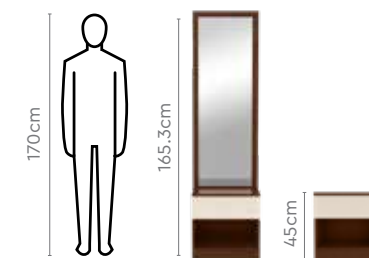

Proportion