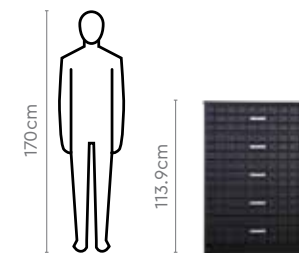

Proportion

Chocolate V2 Chest of Drawers

Chocolate V2 3 Door Wardrobe

Measurements

All sizes in cm	Width	Depth	Height
Premium Dressing Table	90.0	43.2	171.0
4 Door Wardrobe + Mirror	176.1	54.8	191.0
1 Door 450 W Wardrobe	45.0	60.0	200.0
2 Door 900 W Plain Wardrobe	90.0	60.0	200.0
450 W Dressing Table	45.0	47.5	172.6
1 Door 450 W OHU	45.0	60.0	60.0
2 Door 900 W OHU	90.0	60.0	60.0
Dresser Upper Panel	45.0	47.5	1.8