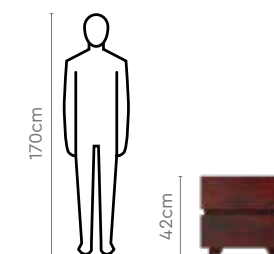

Manual Storage

DURAWOOD Range of solid wood products

Colour

Dark Brown

Proportion

Proportion

Measurements

Grande Pro Bed