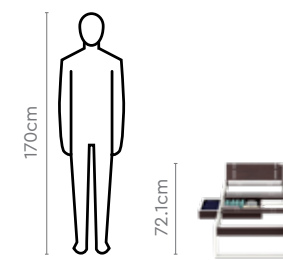

Proportion