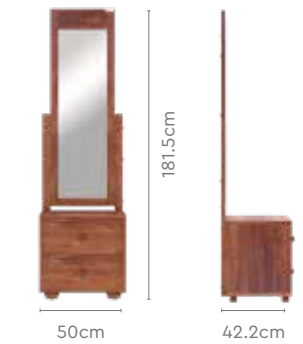

Riga 2 Door Wardrobe with Mirror

Riga 3 Door Wardrobe with Mirror

Treasure Pro Bed Set

Proportion

Proportion

Treasure Pro King Bed

Treasure Pro Queen Bed

Treasure Pro Bedside Table

Treasure Pro Dresser

Details

Riga Wardrobe

Features

- With a variants of 2 and 3 Doors, Riga wardrobes are simple and elegant bedroom storage solutions that blend with all types of bed sets and interior styles.
- Integrated mirror for added convenience and a mix of utility drawers, shelves and hanging space.