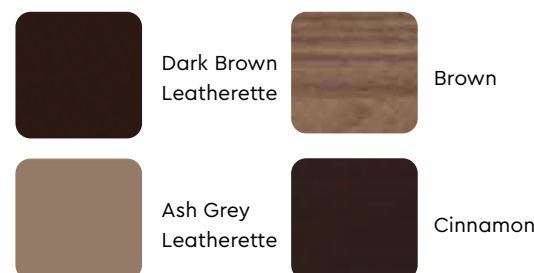

In the set

Marcel Morf Bed Base King / Queen

Kalista Wardrobe + Dresser

Colour

MARCEL HEADBOARDS MORF BED BASE

Pair with

Kalista 2 Door Wardrobe with Drawer (2 Units) + Kalista Single Door Wardrobe + Kalista Dresser with Upper Panel