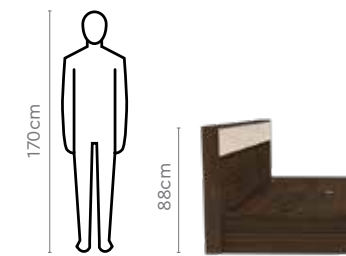

Casablanca Bed Set

Proportion