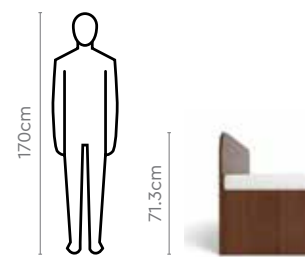

Proportion