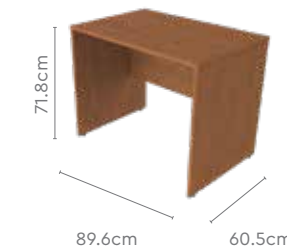

Adria Study Table

Adria Work Desk

Measurements

All sizes in cm	Width	Depth	Height
Single Bed	97.0	204.6	90.1
Dressing Table	46.0	48.6	171.95
2 Door Wardrobe	88.1	54.8	191.0

Details

Fiona Bed

Features

- A simple and minimal look for those who want their bedroom space to be more open and de-cluttered.
- Metal structure provides durability while making it super easy to maintain.
- Can be paired with 2 Door or 3 Door Slimline wardrobe to complement the simple, clean look.
- Optional understorage provides a possibility to add in more storage space.