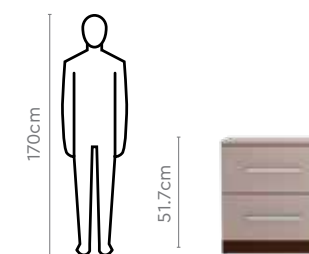

Proportion