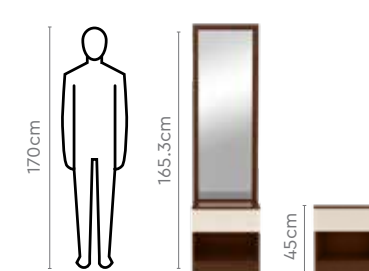

Proportion