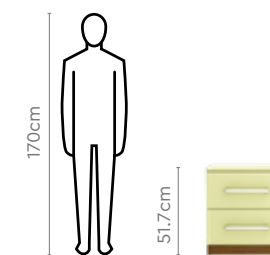

Proportion