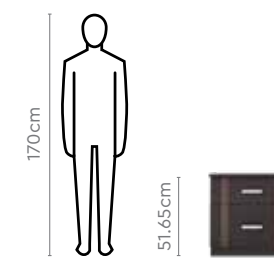

Proportion