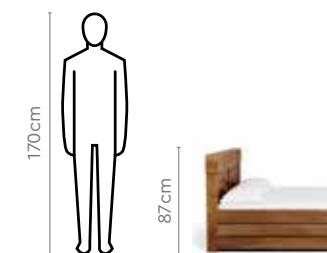

Manual Storage

DURAWOOD Range of solid wood products

Colour

Dark Brown

Proportion

Proportion

Measurements

Grande Pro Bed