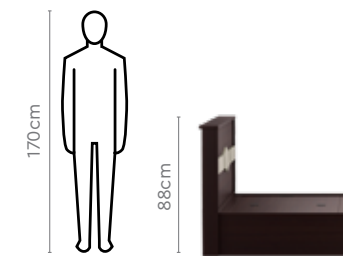

Arcadia Bed Set

Proportion