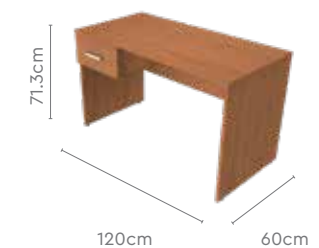

Adria Study Table

Adria Work Desk

Measurements

All sizes in cm	Width	Depth	Height
Single Bed	97.0	204.6	90.1
Dressing Table	46.0	48.6	171.95
2 Door Wardrobe	88.1	54.8	191.0

Details

Fiona Bed

Features

- A simple and minimal look for those who want their bedroom space to be more open and de-cluttered.
- Metal structure provides durability while making it super easy to maintain.
- Can be paired with 2 Door or 3 Door Slimline wardrobe to complement the simple, clean look.
- Optional understorage provides a possibility to add in more storage space.