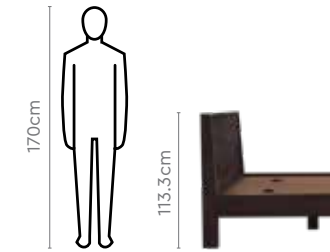

Squadro V2 Bed Set

Proportion