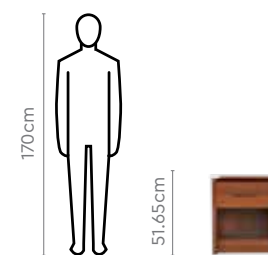

Proportion