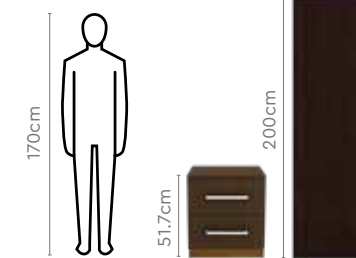

Proportion