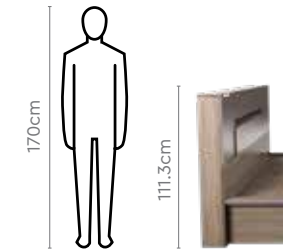

Ray Bed Set

Proportion