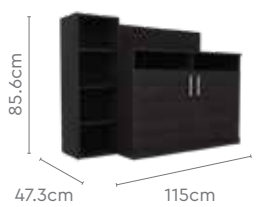

Proportion

Chocolate V2 Chest of Drawers

Chocolate V2 3 Door Wardrobe

Measurements

All sizes in cm	Width	Depth	Height
Premium Dressing Table	90.0	43.2	171.0
4 Door Wardrobe + Mirror	176.1	54.8	191.0
1 Door 450 W Wardrobe	45.0	60.0	200.0
2 Door 900 W Plain Wardrobe	90.0	60.0	200.0
450 W Dressing Table	45.0	47.5	172.6
1 Door 450 W OHU	45.0	60.0	60.0
2 Door 900 W OHU	90.0	60.0	60.0
Dresser Upper Panel	45.0	47.5	1.8