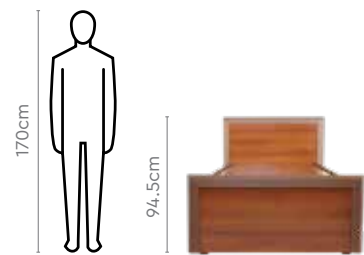

Proportion