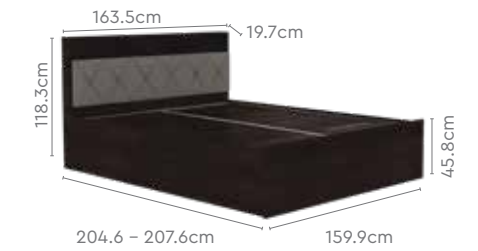

Lattice Queen Headboard + Morf Bed Base