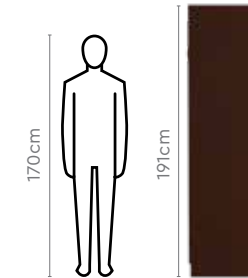

Proportion