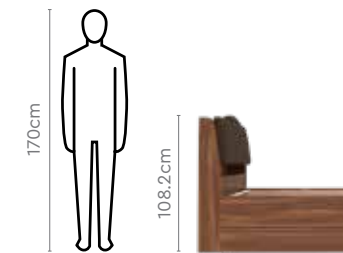

Sierra Bed Set

Proportion