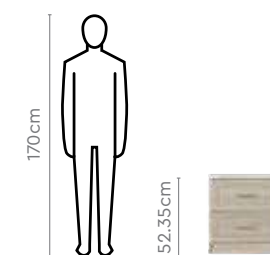

Proportion