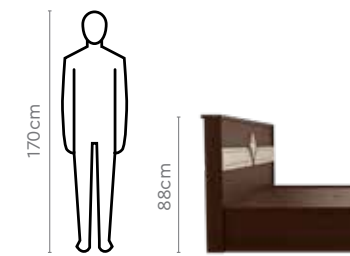

Astra Bed Set

Proportion