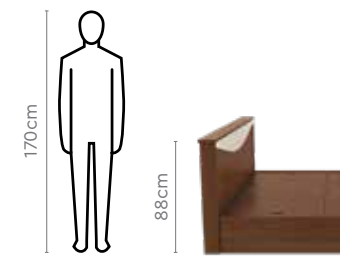

Allura Bed Set

Proportion