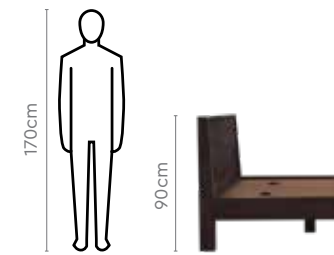

Black Forest Bed Set

Proportion