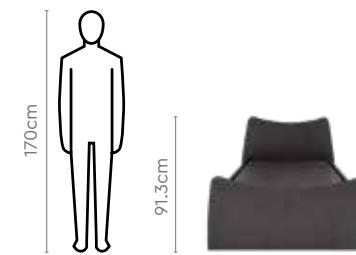

Proportion