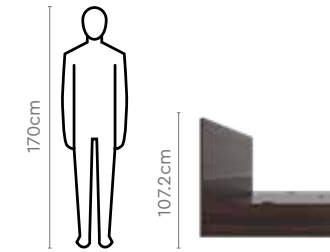

Maze V2 Bed Set

Proportion