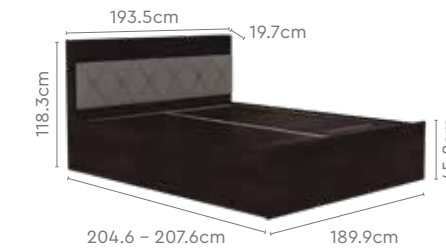

Lattice King Headboard + Morf Bed Base