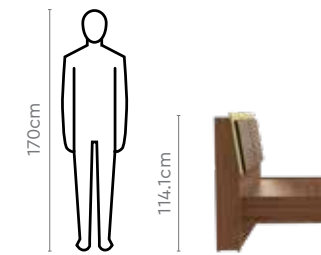

Stash Bed Set

Proportion