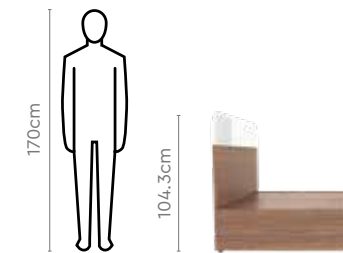

Grove V2 Bed Set

Proportion