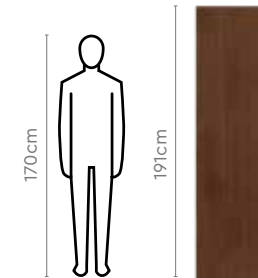

Proportion