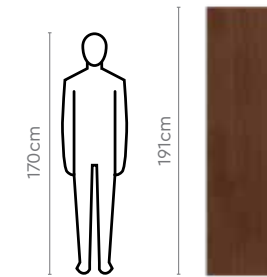

Genesys

Proportion