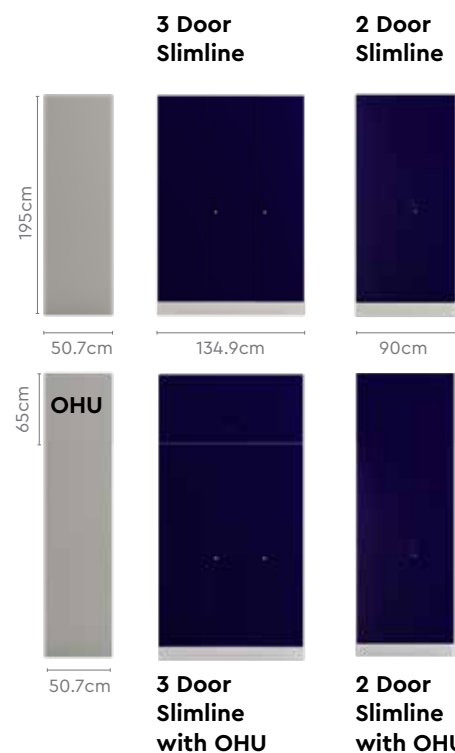

Fiona King / Queen Bed

Fiona Single Bed + Understorage

Colour

Measurements

All sizes in cm	Width	Depth	Height
Single Bed	100.1	206.0	95.6
King Bed	191.5	206.0	95.6
Queen Bed	161.0	206.0	95.6
Bedside Table	40.2	42.2	51.2
Understorage	134.0	75.2	32.0

Proportion

Pair with

2 Door / 3 Door Slimline with/without OHU

→Pg 110

→Pg 108

Details

Morpheus Bed

Design Registration No: 239110