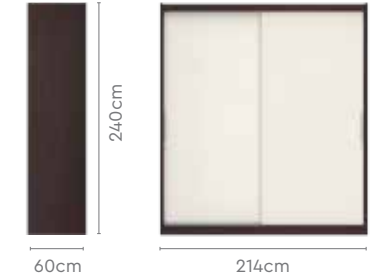

Wardrobe Large