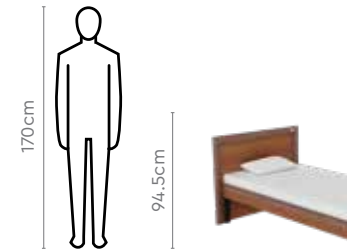

Adriana Bed Set

Proportion