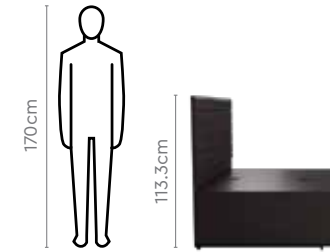

Chocolate V2 Bed Set

Proportion