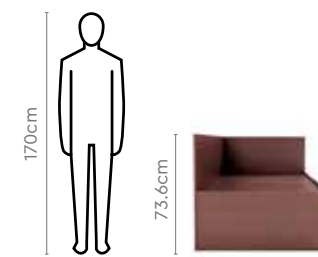

Proportion