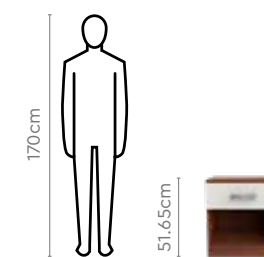

Proportion