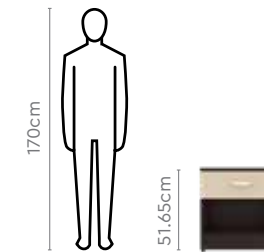

Proportion