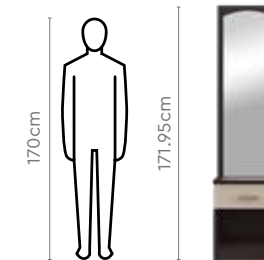

Proportion