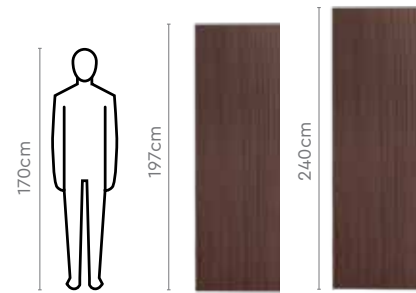

Proportion

Aero Dresser

Aero Bed Set

Waldorf Wardrobe

Proportion

Features

- One can make their personalized choice of colours, materials, finishes.
- Wide combination of 2 Sizes, 5 Carcass shades, and 8 door designs.
- Embedded auto-sensing LEDs for enhanced usage experience.