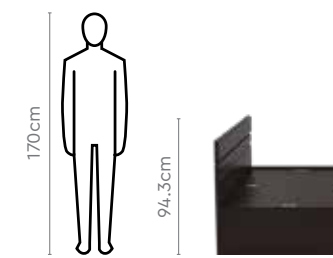

Zurina Bed Set

Proportion