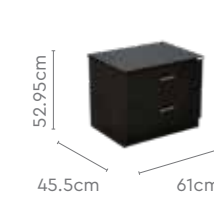

Chocolate V2 Premium Bedside Table