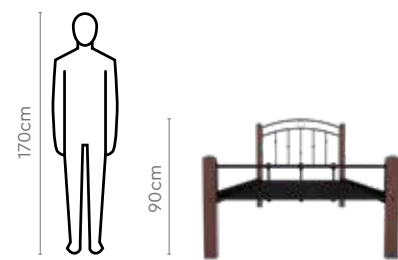

Proportion