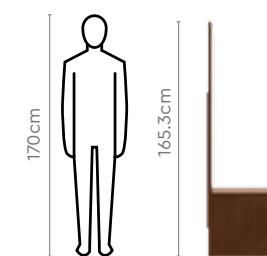

Proportion