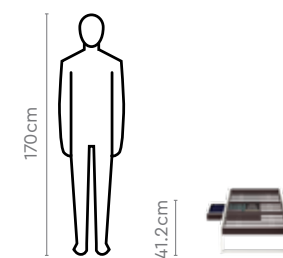

Proportion