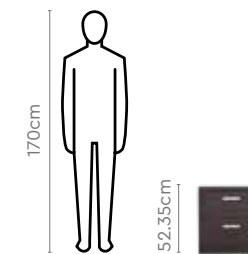

Proportion