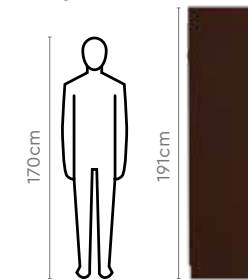

Proportion