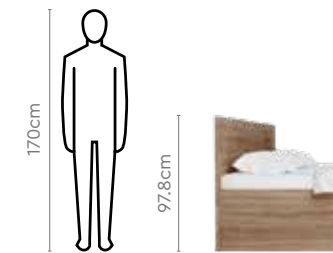

Eudora V2 Bed Set

Proportion