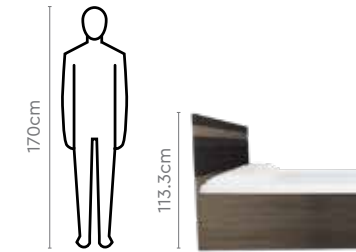

Zen Pro Bed Set

Proportion