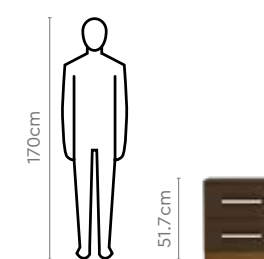

Proportion