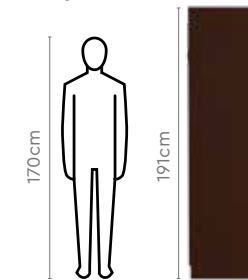

Proportion