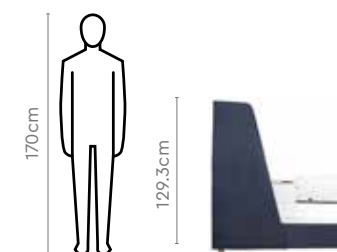

Proportion