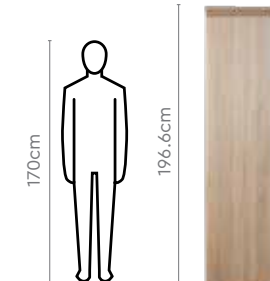

Proportion