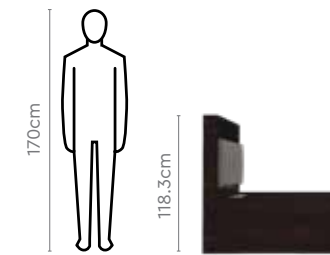

Lattice Bed Set

Proportion