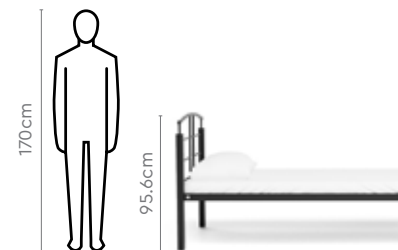

Proportion