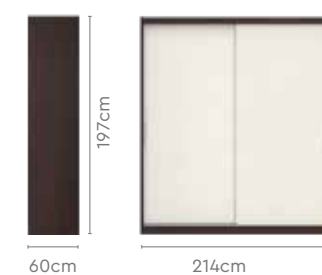

Waldorf Wardrobe

Features

- One can make their personalized choice of colours, materials, finishes.
- Wide combination of 2 Sizes, 5 Carcass shades, and 8 door designs.
- Embedded auto-sensing LEDs for enhanced usage experience.

Waldorf Medium