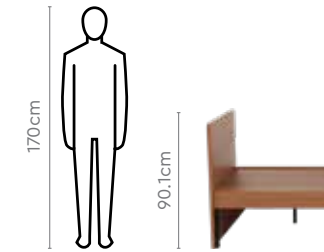

Adria Bed Set

Proportion