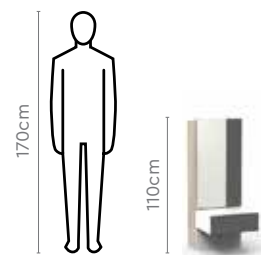

Proportion