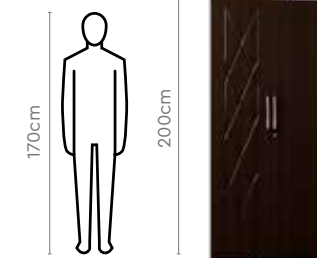

Proportion