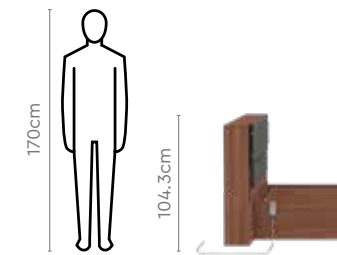

Marcel Bed Set

Proportion