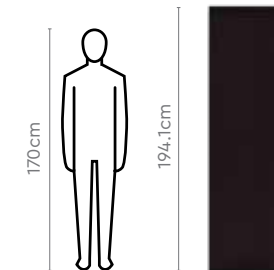

Proportion