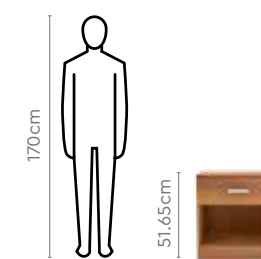

Proportion