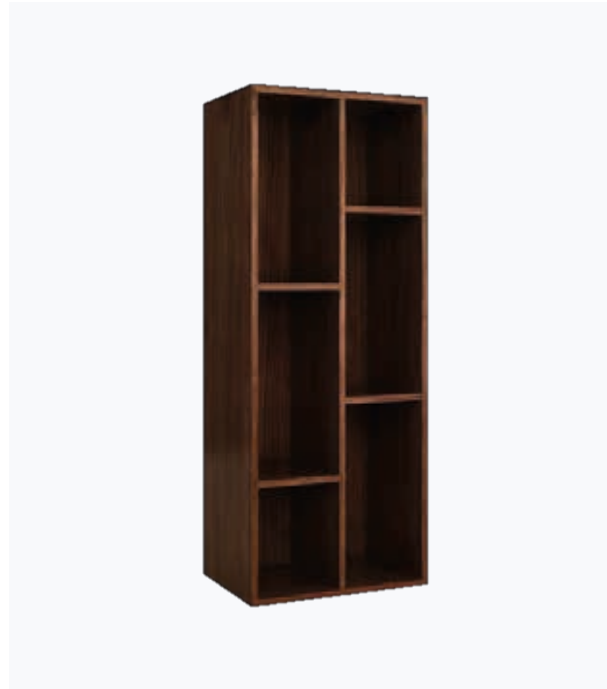

**Item Code: 56101505SD00043**

**Dimensions:**

Width - 300 mm  
Depth - 280 mm  
Height - 900 mm

**Material:** MDF with Hi gloss PU coating in white shade.