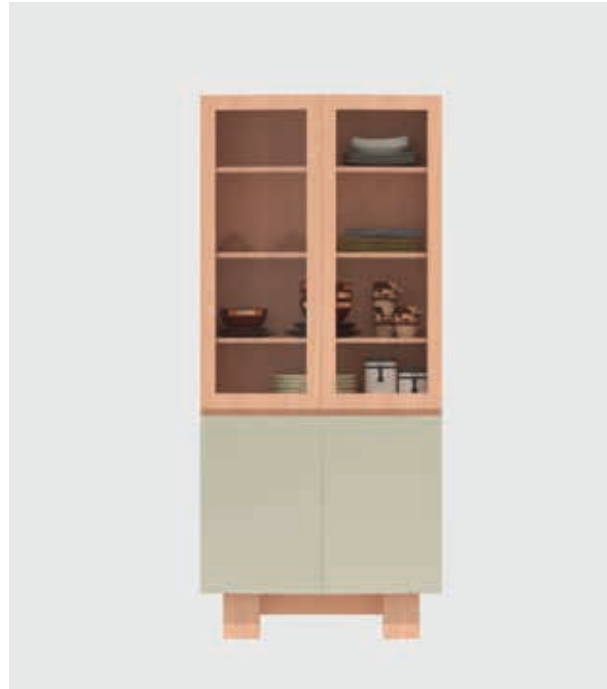

Ridge Tall Cabinet - Grey

Your storage needs solved, from top to bottom. An elegant vertical solution to organise your dinnerware efficiently, the Ridge Tall unit comes with the dual advantage of display as well as closed storage spaces. Making it a fine picture of beauty and utility and also an integral part of your dining ecosystem.

Item Code: 56101543SD00151

Dimensions:

Width - 800 mm
Depth - 420 mm
Height - 1800 mm

Material: MDF panels with oak wood veneer + MDF panel with PU paint + solid wood.