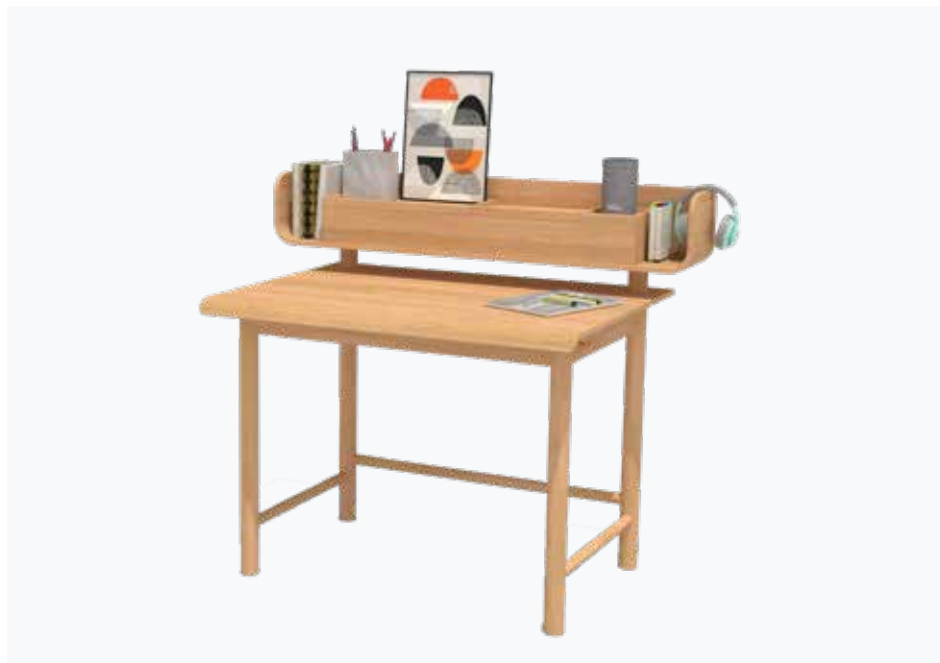

Float study table

Your central work station, the desk has ample space, letting you multi-task as well as organise, curate and display your work belongings. One of the lids can be placed at an angle to hold your laptop or tablet conveniently, while the other doubles as a coaster for your coffee mug.

Item Code: 56101597SD00058

Dimensions:

Width - 1200 mm
Depth - 750 mm
Height - 1020 mm

Material: Bent ply with natural ash wood veneer.