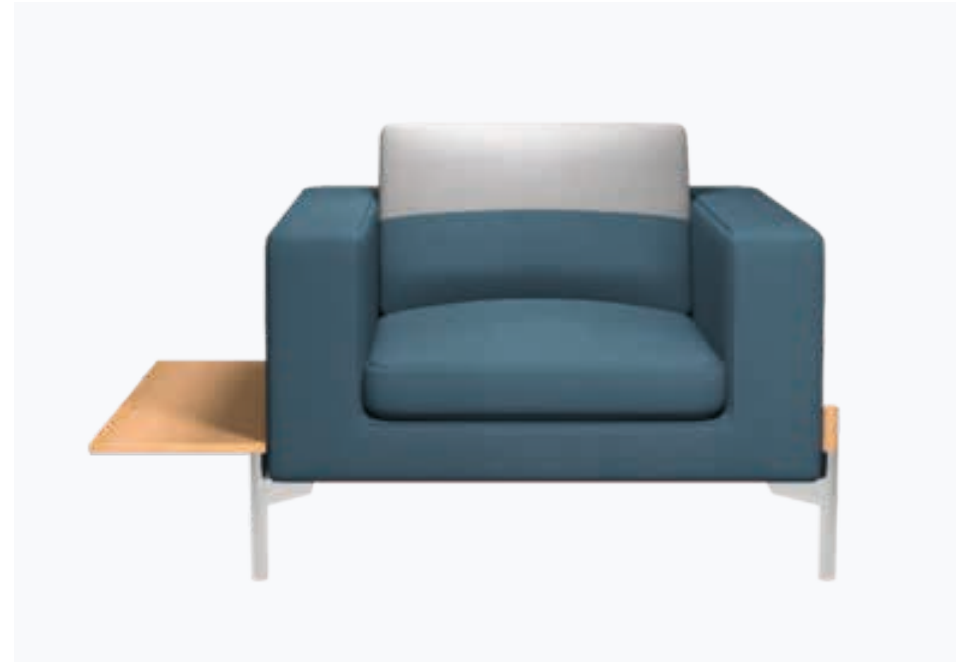

Suit 1 Seater Sofa - Navy Slate

We all need that one place which just feels right and relaxes you instantly. Suit is that place. A sofa that maximises comfort.

Item Code: 56101502SD00774

Dimensions:

Width - 1350 mm
Depth - 915 mm
Height - 800 mm

Material: Polyester fabric. Under structure, a combination of plywood & pinewood with zig zag spring and elastic belt webbing. Seat cushions in PU foam and back cushions with recron filling SS legs.