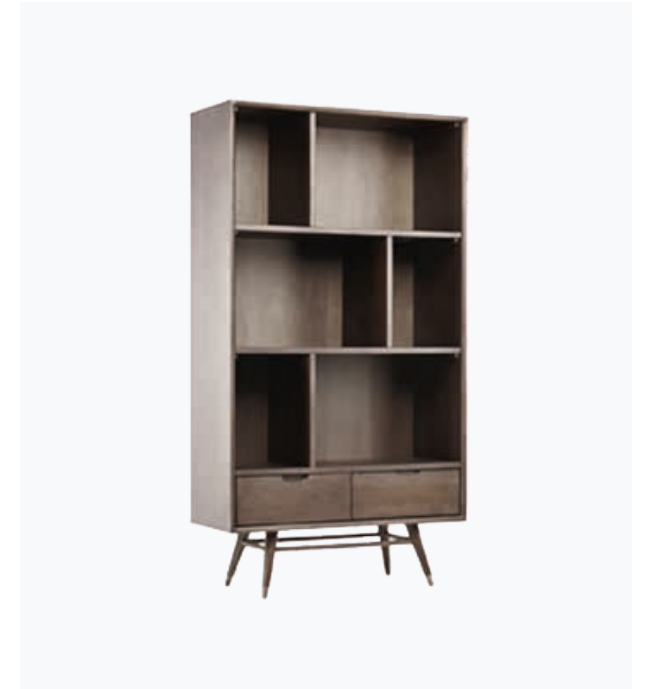

## Block 1 Drawer Bookcase

Books have always taken us to the most interesting places. It's time we took them to an equally interesting destination. Presenting the Block 1 Drawer Bookcase. Tall, whisky brown and tastefully-designed, this bookcase strikes a dashing pose wherever it is placed. With a closed storage area and open spaces cleverly-crafted for organising books along the corners, the Block 1 is ideal for those who want to showcase their love for books, in style.

**Item Code: 56101507SD00024**

**Dimensions:**

Width - 480 mm  
Depth - 350 mm  
Height - 1625 mm

**Material:** Poplar Wood.

## Block 2 Drawer Bookcase

Books have always taken us to the most interesting places. It's time we took them to an equally interesting destination. Presenting the Block 2 Drawer Bookcase. Tall, whisky brown and tastefully-designed, this bookcase strikes a dashing pose wherever it is placed. With a closed storage area and open spaces cleverly-crafted for organising books along the corners, the Block 1 is ideal for those who want to showcase their love for books, in style.