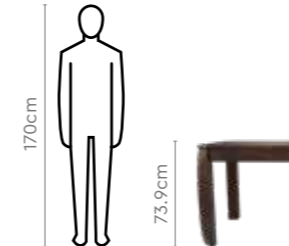

Proportion