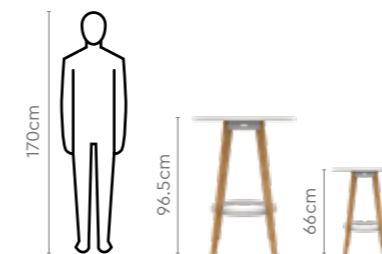

White

Material

WOOD

Measurements

2 Seater Counter Table

Counter Stool

Proportion

Details