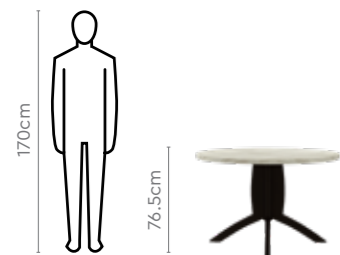

Proportion