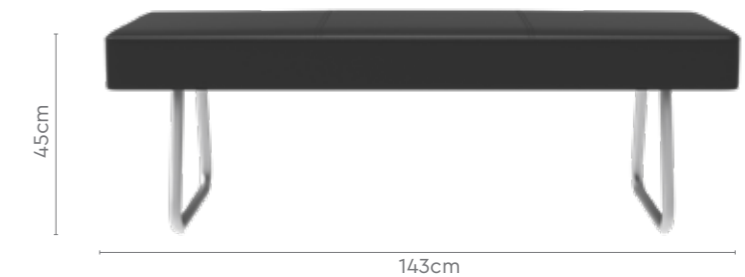

- A compact and contemporary seating option for varied needs.
- The attractive design with black fabric fits in all types of spaces.
- Strong and durable with metal structure.

Colour

Material

METAL

Measurements