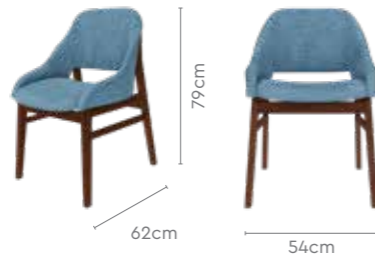

Colour

Table

Chair & Bench

Measurements

6 Seater Table

Chair

Bench

Proportion