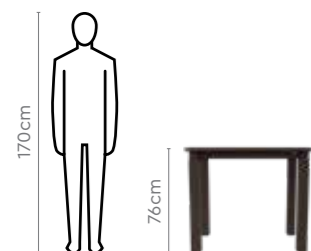

Colour

Table

Dark Brown

Chair

Beige

Material

WOOD

Measurements

4 Seater Table

Chair

Proportion

Details

Black Forest Round Dining Table

With Chair

Features

- The dining set is also available in a 4-seater configuration, which can be coupled with four matching chairs.
- Can be easily accommodated in smaller rooms.