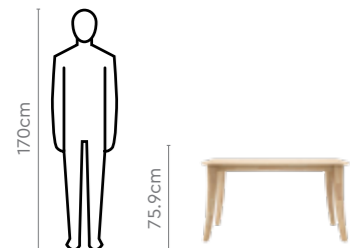

Colour

Table

Chair

Material

WOOD

Measurements

6 Seater Table

4 Seater Table

Sandcastle Chair

Proportion

Details

Ingrid Square Dining Table

With Chair & Bench

Features

- The dining set is also available in a 4-seater configuration, which may be coupled with either three seats and a bench, or four matching chairs.
- Can be easily accommodated in a smaller room.