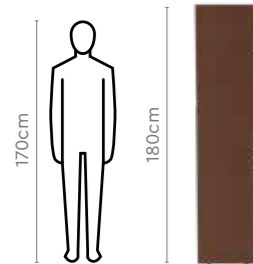

Proportion