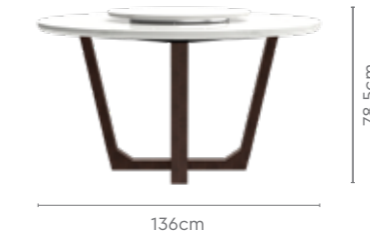

Measurements

All sizes in cm	Width	Depth	Height
Opulent Advanced Chair	33.5	43.5	88.5

4 Seater Dining Table