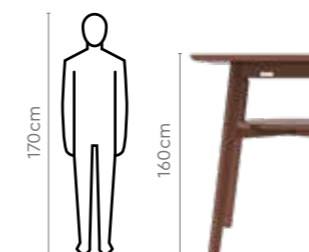

Proportion