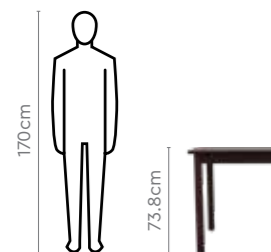

Colour

Table

Chair

Material

WOOD

Proportion

Measurements

All sizes in cm	Width	Depth	Height
Estana Chair	40.0	44.0	82.5