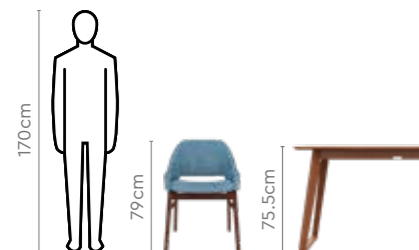

Colour

Table

Chair & Bench

Measurements

6 Seater Table

Chair

Bench

Proportion