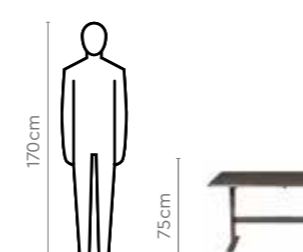

Proportion