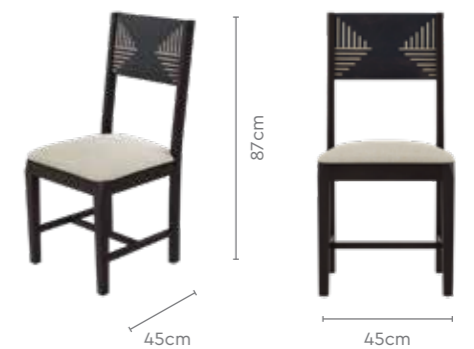

Black Forest Square Dining Table

With Chair

Features

- Belongs to Durawood range, our industry-leading solid-wood furniture brand.
- There are three distinct sets in this dining range. A sideboard is available to round off this range.
- Mango wood and finish brings out the inherent knots, textures, and character of natural solid wood.

Colour

Table

Dark Brown

Chair

Beige

Material

WOOD

Measurements

4 Seater Table

Chair

Proportion

Details

Black Forest Round Dining Table

With Chair

Features

- The dining set is also available in a 4-seater configuration, which can be coupled with four matching chairs.
- Can be easily accommodated in smaller rooms.

Colour

Table

Dark Brown

Chair

Beige

Material

WOOD

Measurements

4 Seater Table

Chair

Proportion

Details