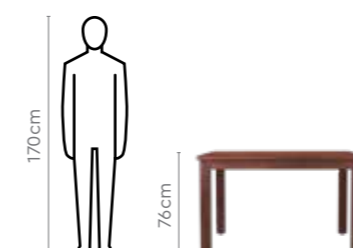

Proportion