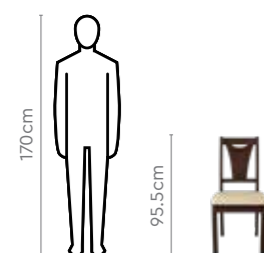

Proportion