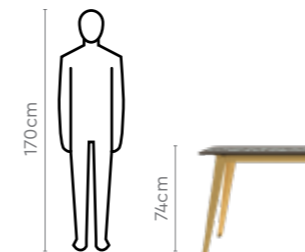

Colour

Table

Chair

Material

METAL + GLASS

Measurements

6 Seater Table

Tia Chair

Colour

Table & Chair

Material

METAL + GLASS

Measurements

6 Seater Table

Chair

Proportion

Colour

Table & Chair

Black

Measurements

All sizes in cm	Width	Depth	Height
Ebony Chair	57.0	44.0	97.0

6 Seater Table

Proportion

Details