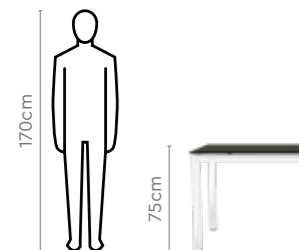

Colour

Table & Chair

Material

METAL + GLASS

Measurements

6 Seater Table

Chair

Proportion

Colour

Table & Chair

Black

Measurements

All sizes in cm	Width	Depth	Height
Ebony Chair	57.0	44.0	97.0

6 Seater Table

Proportion

Details