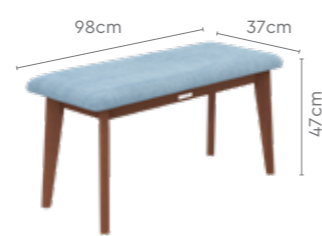

Colour

Table

Chair & Bench

Measurements

6 Seater Table

Chair

Bench

Proportion