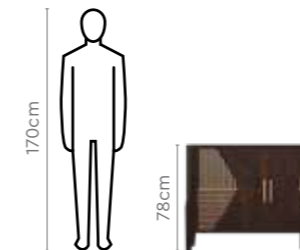

Colour

Measurements

Material

WOOD

Proportion

Details

Pair with

Black Forest Square Dining Table