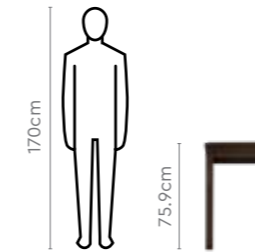

Colour

Table

Chair

Material

WOOD

Proportion

Measurements

All sizes in cm	Width	Depth	Height
Estana Chair	40.0	44.0	82.5

Colour

Table

Chair

Material

WOOD

Proportion

Measurements

4 Seater Table