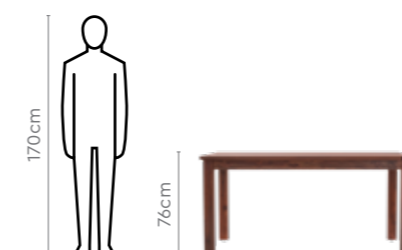

Colour

Table

Chair

Material

WOOD

Measurements

6 Seater Table

Bench

Chair

Proportion

Details

Black Forest Rectangle Dining Table

With Chair & Bench

Features

- The dining set is also available in a 6-seater configuration, which may be coupled with either three seats and a bench, or four matching chairs.
- Suitable for large families, functions and gatherings.