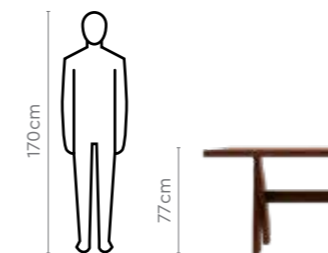

Colour

Table

Chair & Bench

Material

WOOD

Proportion

Measurements

8 Seater Table