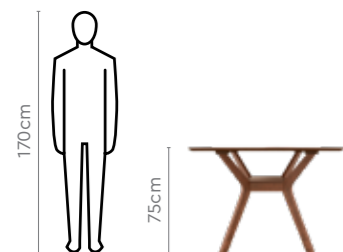

Proportion