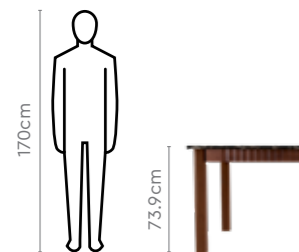

Proportion

Measurements

6 Seater Table

Honey Chair

Details

Amber Dining Table

With Honey Chair

Features