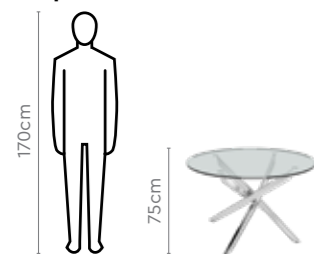

Proportion