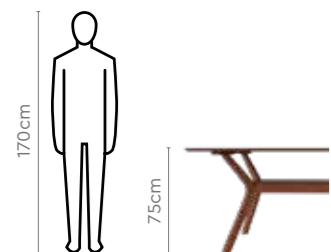

Proportion