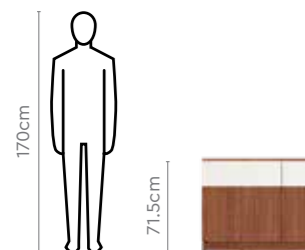

Colour

Measurements

Material

WOOD

Proportion

Details

Grayson Dining Bench

Features