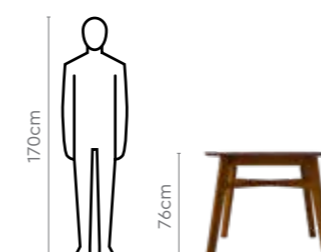

Proportion