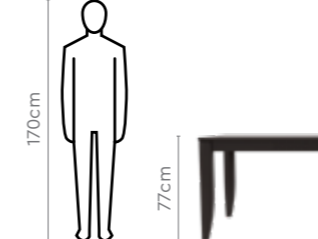

Colour

Table

Dark Brown

Chair

Beige

Material

WOOD

Measurements

6 Seater Table

Chair

Bench

Proportion

Details

Sandcastle Dining Table

With Chair

Features