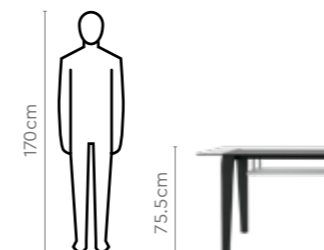

Proportion