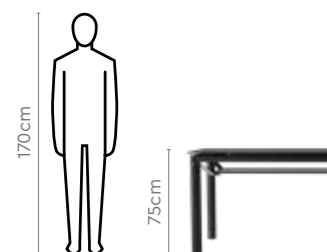

Proportion