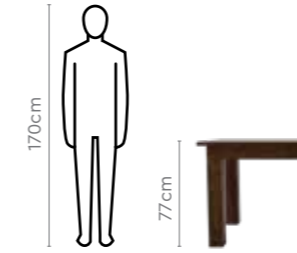

Measurements

4 Seater Table

Chair

Range of solid wood products

Details

Grande Pro Dining Table

4 Seater with Grande Chair

Features

- Simple and symmetric design that fits in any dining space effortlessly.
- Natural wooden tones of Sheesham wood induce earthy charms to your interiors.

Colour

Table

Dark Brown

Chair

Beige

Material

WOOD

Measurements

All sizes in cm	Width	Depth	Height
Chair	45.0	45.0	95.0

4 Seater Table

Details

Grande Pro Dining Table

6 Seater with Grande Chair

Features

- Simple and symmetric design that fits to any dining space effortlessly
- Natural wooden tones of sheesham wood induce the earthy charm
- Ideal for large families and suitable for gatherings and functions