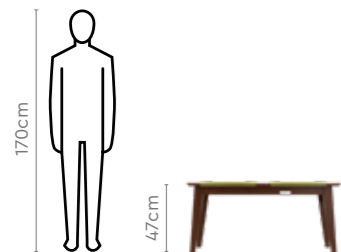

Colour

Walnut

Citrus Green

Material

WOOD

Measurements

Bench

Proportion