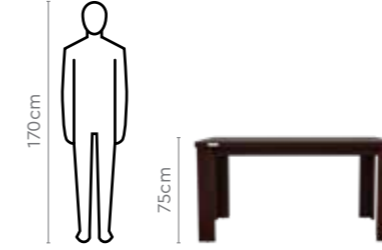

Proportion