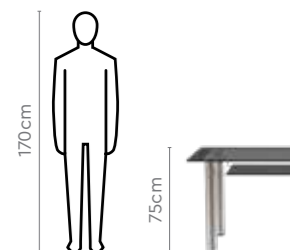

Proportion