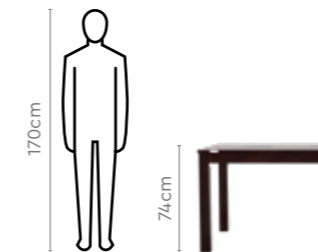

Proportion