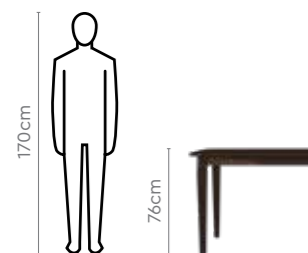

Proportion