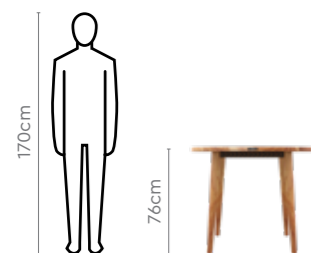

Colour

Table

Dark Brown

Chair

Beige

Material

WOOD

Measurements

Colour

Table

Light Brown

Chair and Bench

Light Grey

Material

WOOD

Proportion

Measurements

4 Seater Table

Chair

Range of solid wood products

Details

Grande Pro Dining Table

4 Seater with Grande Chair

Features