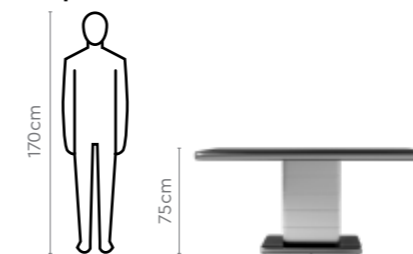

Colour

Table & Chair

Material

METAL + GLASS

Measurements

6 Seater Table

Novice Chair

Proportion