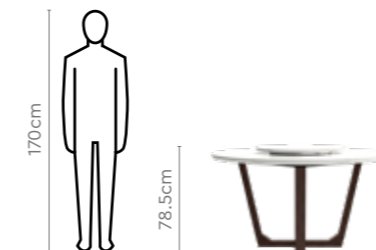

Proportion