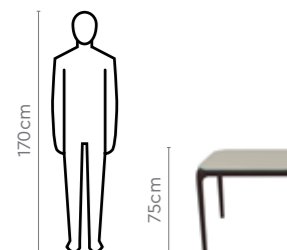

Colour

Table & Chair

Beige

Material

WOOD + GLASS

Measurements

6 Seater Table

Opulent Advanced Chair

Swivel Mechanism

Proportion

Details

Crescent Dining Table

With Chair

Features

- The dining set follows modern aesthetics and a clean, linear shape that is accentuated with the clear tempered glass top.
- Sleek understorage shelf provides space for storage.
- Table base is crafted with metal. This combination of glass and metal enables easy and quick maintenance.