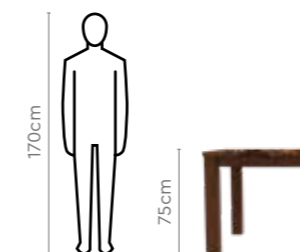

Measurements

6 Seater Table

Honey Chair

Details

Opulent Advanced Buffet Table

Features

- Luxurious aesthetic with clean lines, form, and shape.
- Versatile glass top in a neutral colour, contrasted with darker legs in walnut shade.
- Sturdy Sheesham wood frame, oak wood legs, and tempered glass top.
- Easy to maintain, with ground clearance for cleaning.