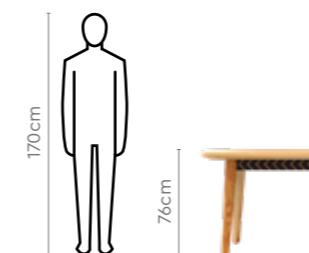

Proportion