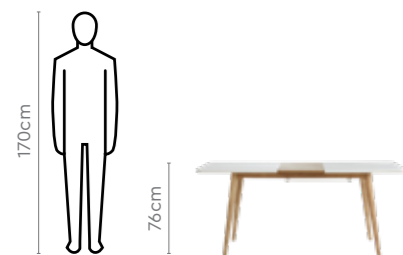

Colour

Table

Chair

Material

WOOD

Measurements

6 Seater Table

Atlanta Plus Chair

Colour

Table

White

Material

WOOD

Measurements

All sizes in cm	Width	Depth	Height
Chair	44.0	57.0	90.0

6 Seater Table

Proportion

Details

Elegant Dining Table

With Chair & Bench

Features

- As the name suggests, the dining set provides unrivalled elegance and serves as the ideal dining room centrepiece.
- Showcases the wood grain in its raw form, giving your space a warm, natural, and raw feel.
- Slight groove feature detail is replicated on the edges of the table, chair, and bench.