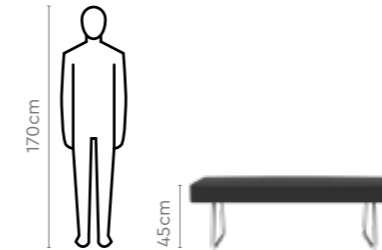

Proportion