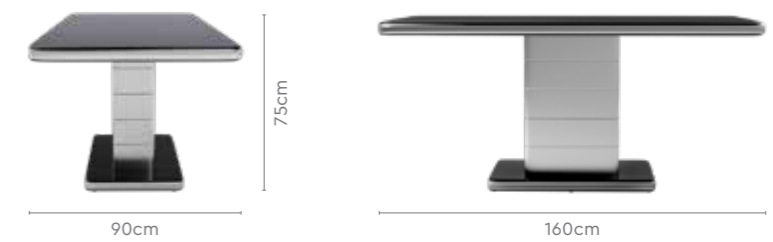

Colour

Table & Chair

Material

METAL + GLASS

Measurements

6 Seater Table

Novice Chair

Proportion