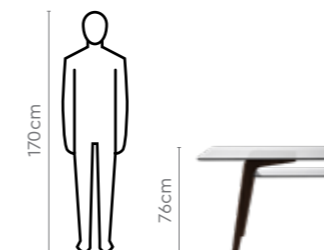

Colour

Table

Chair

Material

METAL + GLASS

Measurements

6 Seater Table

Prosper Pro Chair

Proportion

Details

Brawn Table

With Tia Chair

Features

- Modern look with sleek black table legs and glass top.
- The large table top is enough to cater large families during house parties and functions, while the undershelf helps manage serving items.
- Complemented with equally stylish Tia chairs.