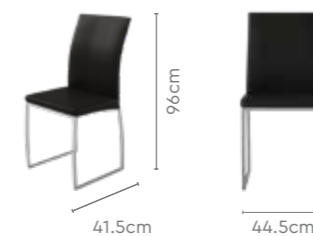

Colour

Table & Chair

Material

METAL + GLASS

Measurements

6 Seater Table

Novice Chair

Proportion