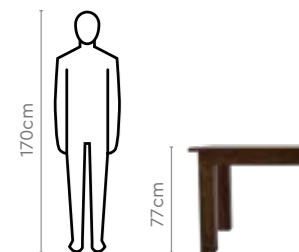

Measurements

All sizes in cm	Width	Depth	Height
Chair	45.0	45.0	95.0

4 Seater Table

Details

Grande Pro Dining Table

6 Seater with Grande Chair

Features

- Simple and symmetric design that fits to any dining space effortlessly
- Natural wooden tones of sheesham wood induce the earthy charm
- Ideal for large families and suitable for gatherings and functions

Colour

Table

Dark Brown

Chair

Beige

Material

WOOD

Measurements

All sizes in cm

	Width	Depth	Height
Chair	45.0	45.0	95.0

6 Seater Table

Details

Orbital Dining Table

With Arco Plus Chair

Features

- Minimal design with warm Walnut veneer top that suits a variety of interior styles.
- Rubber wood framework gives the table a firm grip, reducing its chances of toppling over.
- A compact and easy-to-move product well suited for the needs of small families.