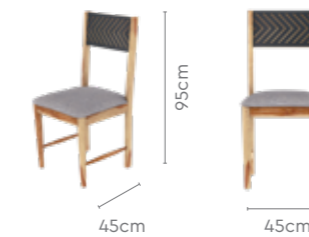

Colour

Table

Chair & Bench

Material

WOOD

Measurements

6 Seater Table

Chair