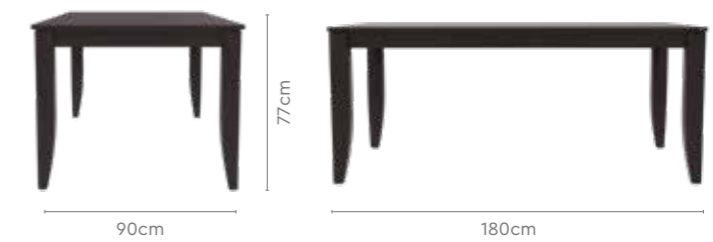

Measurements

6 Seater Table

Chair

Bench