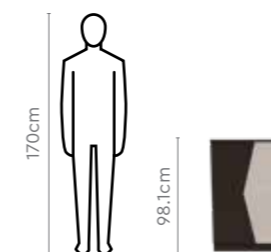

Warm Grey

Measurements

Material

WOOD

Proportion

Details

Pair with

Duos Display Unit