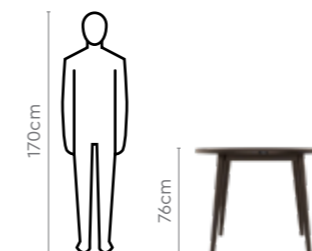

Proportion