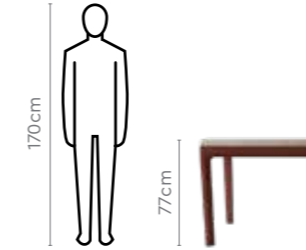

Colour

Table

Chair

Material

WOOD + MARBLE

Measurements

6 Seater Table

Terrene Plus Chair

Proportion

Details

Arctic Dining Table

With Allure Dining Chair

Features

- A compact solution for small eating areas or kitchens that extends into living spaces.
- The table is a contemporary blend of strong rubber wood frame, circular synthetic marble top, and an attractive pedestal base.