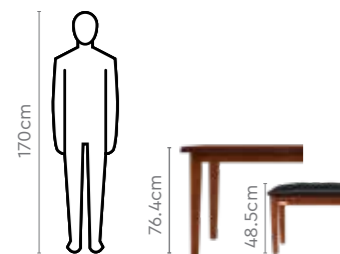

Feast Dining Table

With Chair & Bench

Features

- Large dining piece for great Indian families. Caters to all your functions and gatherings.
- Rubber wood framework ensures longevity, and natural wood tone with glossy PU upholstery portrays appealing aesthetics.
- Low on maintenance and requires routine cleaning only.

Colour

Table

Chair

Material

WOOD

Measurements

8 Seater Table

Chair

Bench

Details

Bliss Dining Table

With Chair & Bench

Features

- The 8-seater Sheesham wood table with a bench and 4 chairs is a fantastic addition to your dining space. Ideal for big family get-togethers.
- Part of the solid wood furniture collection and hence sturdy and durable.
- The set has a very fine walnut finish, and the chair and bench are upholstered in fabric with a light brown hue, giving it a cosy and friendly appearance.

Colour

Table

Chair & Bench

Material

WOOD

Proportion

Measurements

8 Seater Table

Chair

Bench

Details