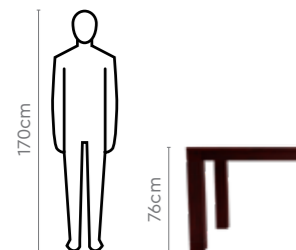

Proportion