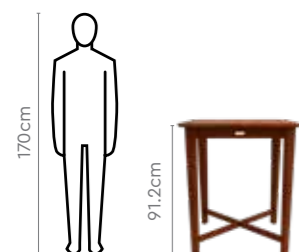

Proportion