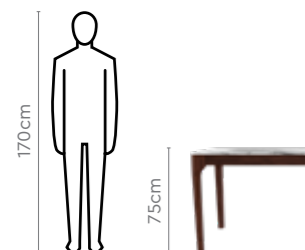

Proportion