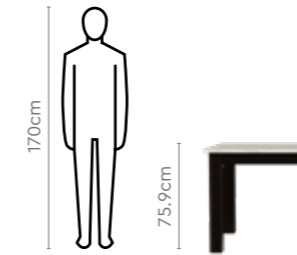

Proportion